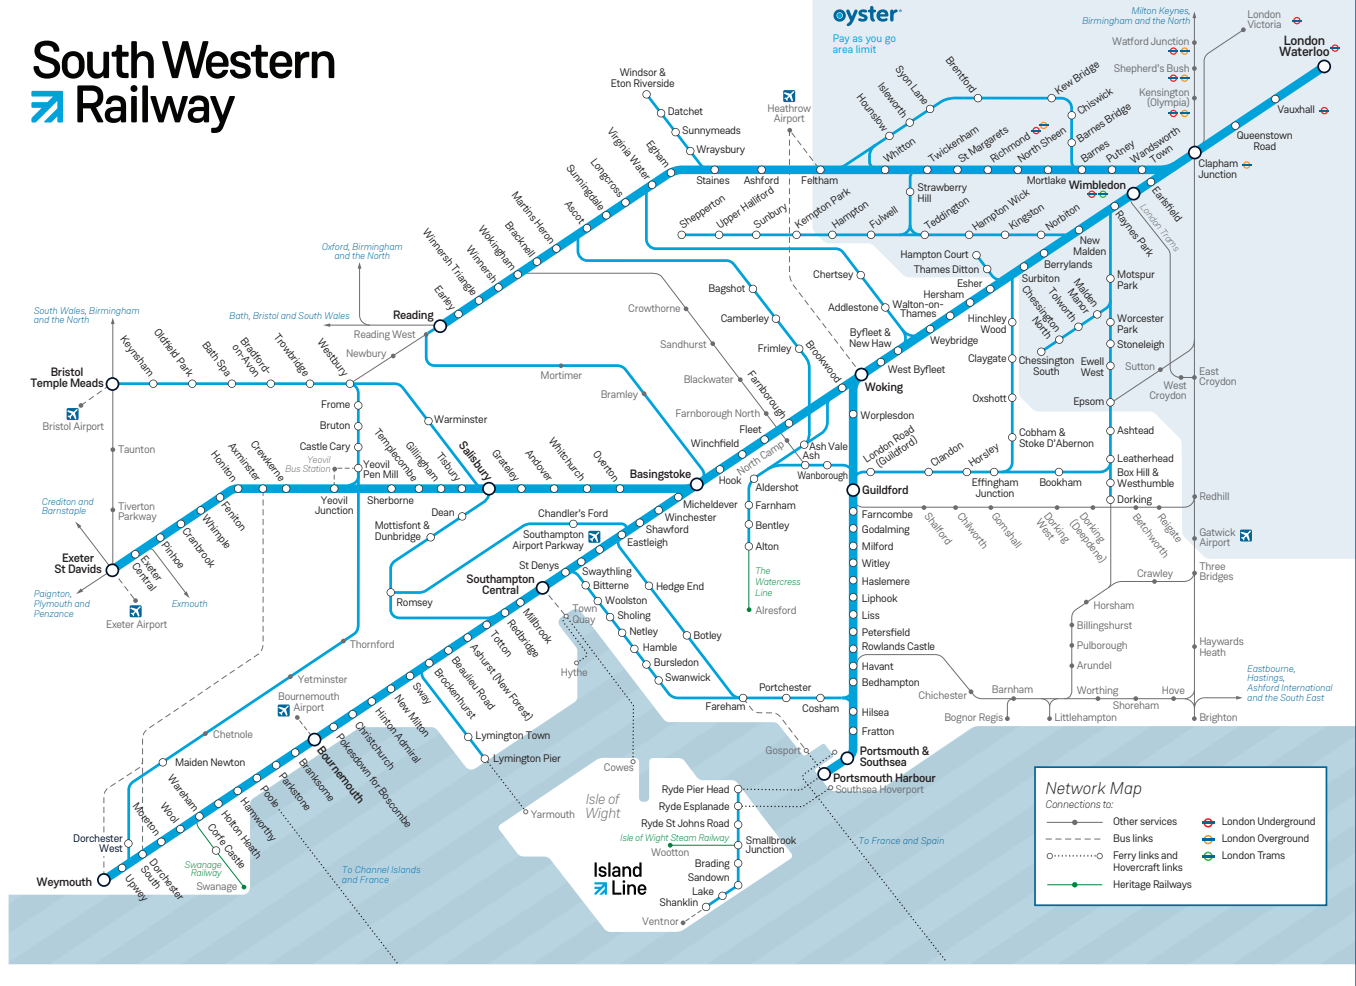

South Western Railway

Changing trains

Most journeys shown in this timetable are direct trains, shown in **bold type**. However, you may be able to make other journeys or reach your destination more quickly by changing trains. To help you find these alternative trains, we show them in the timetable with *light italic type*. A letter against the time will show where you need to change trains – please check the ‘Notes’ section for an explanation of these letters.

Please allow plenty of time to change trains. At most stations you will need to allow at least five minutes. You will need longer at some stations, and this is shown in the ‘Station information’ table in this timetable. For example **ⓐ** means you should allow 10 minutes to change trains at this station.