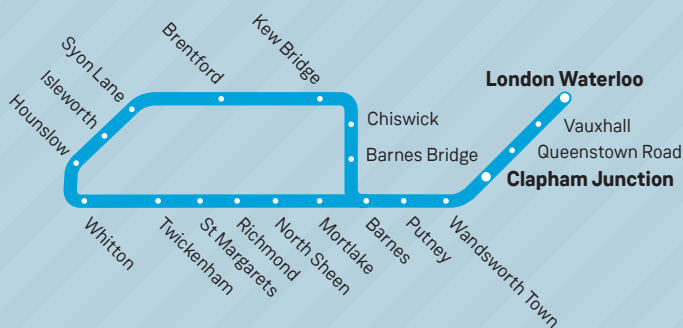

7

Hounslow Loop to London Waterloo

Train times

20 May to 8 December 2018

South Western
Railway

Your timetable

This pocket timetable shows the full service between Hounslow, Isleworth, Syon Lane, Brentford, Kew Bridge, Chiswick, Barnes Bridge and London Waterloo.

For full details of the service between Whitton, Twickenham, St Margarets, Richmond, North Sheen, Mortlake, Barnes, Putney, Wandsworth Town, Queenstown Road and London Waterloo, please see pocket timetable 9.