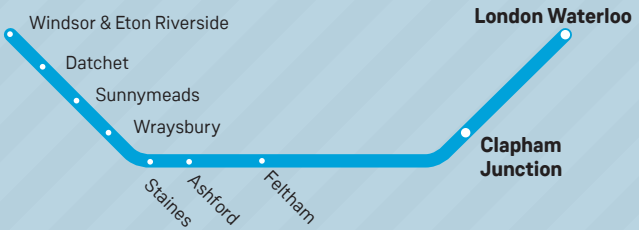

## Windsor and Feltham to London Waterloo

## Your timetable

This pocket timetable shows the full service between Windsor & Eton Riverside, Datchet, Sunnymeads, Wraysbury, Staines, Ashford, Feltham and London Waterloo including trains via Hounslow and Richmond.