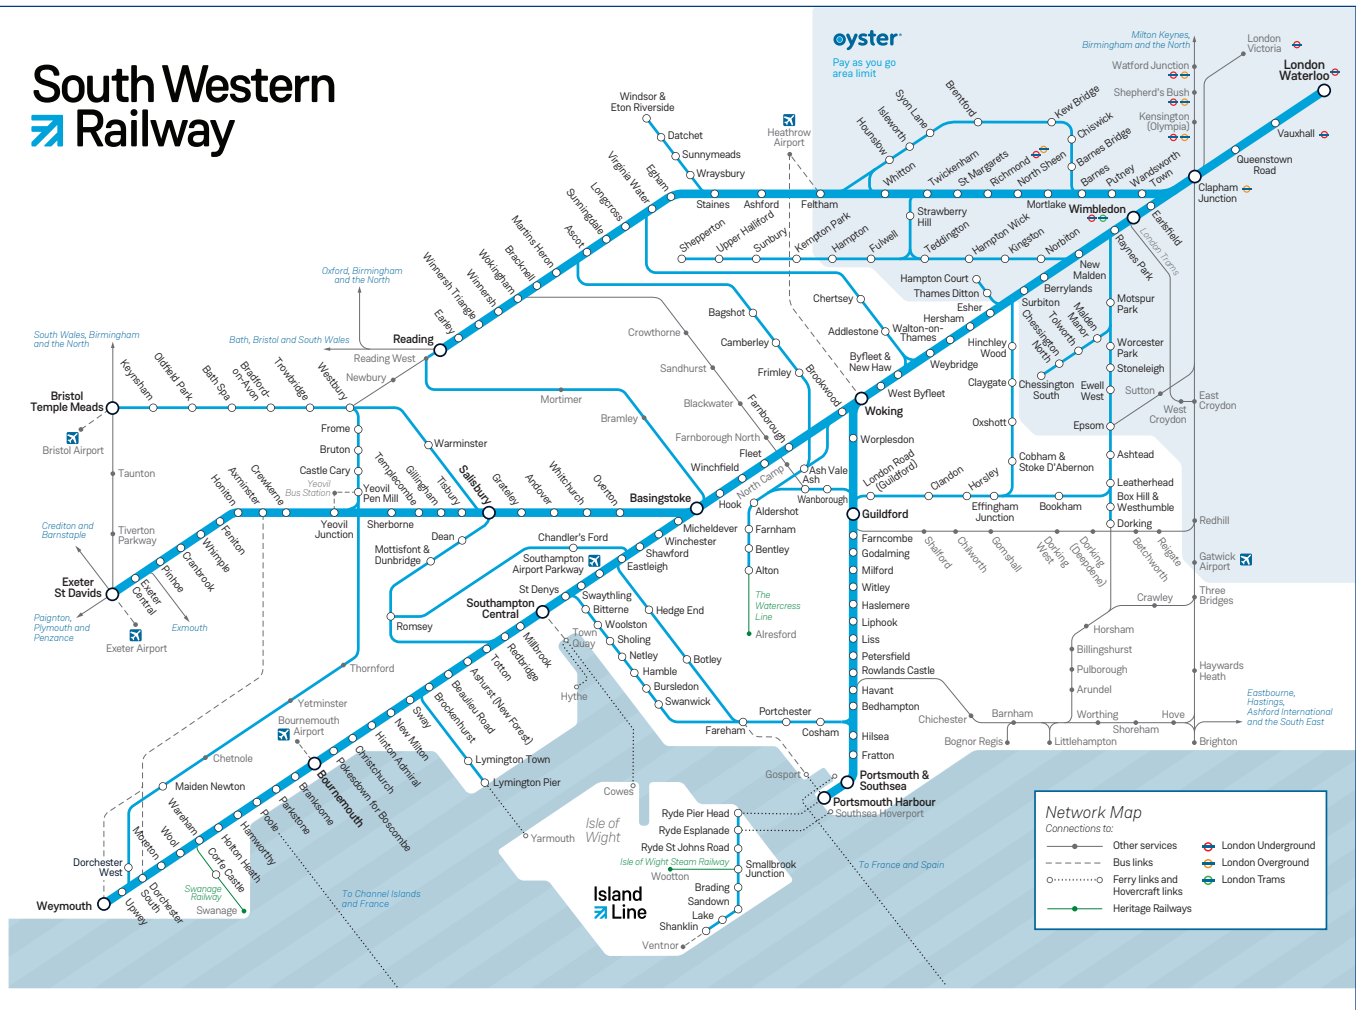

South Western Railway

Changing trains

Most journeys shown in this timetable are direct trains, shown in **bold type**. However, you may be able to make other journeys or reach your destination more quickly by changing trains. To help you find these alternative trains, we show them in the timetable with *light italic type*. A letter against the time will show where you need to change trains – please check the ‘Notes’ section for an explanation of these letters.

Please allow plenty of time to change trains. At most stations you will need to allow at least five minutes. You will need longer at some stations, and this is shown in the ‘Station information’ table in this timetable. For example ⓐ means you should allow 10 minutes to change trains at this station.