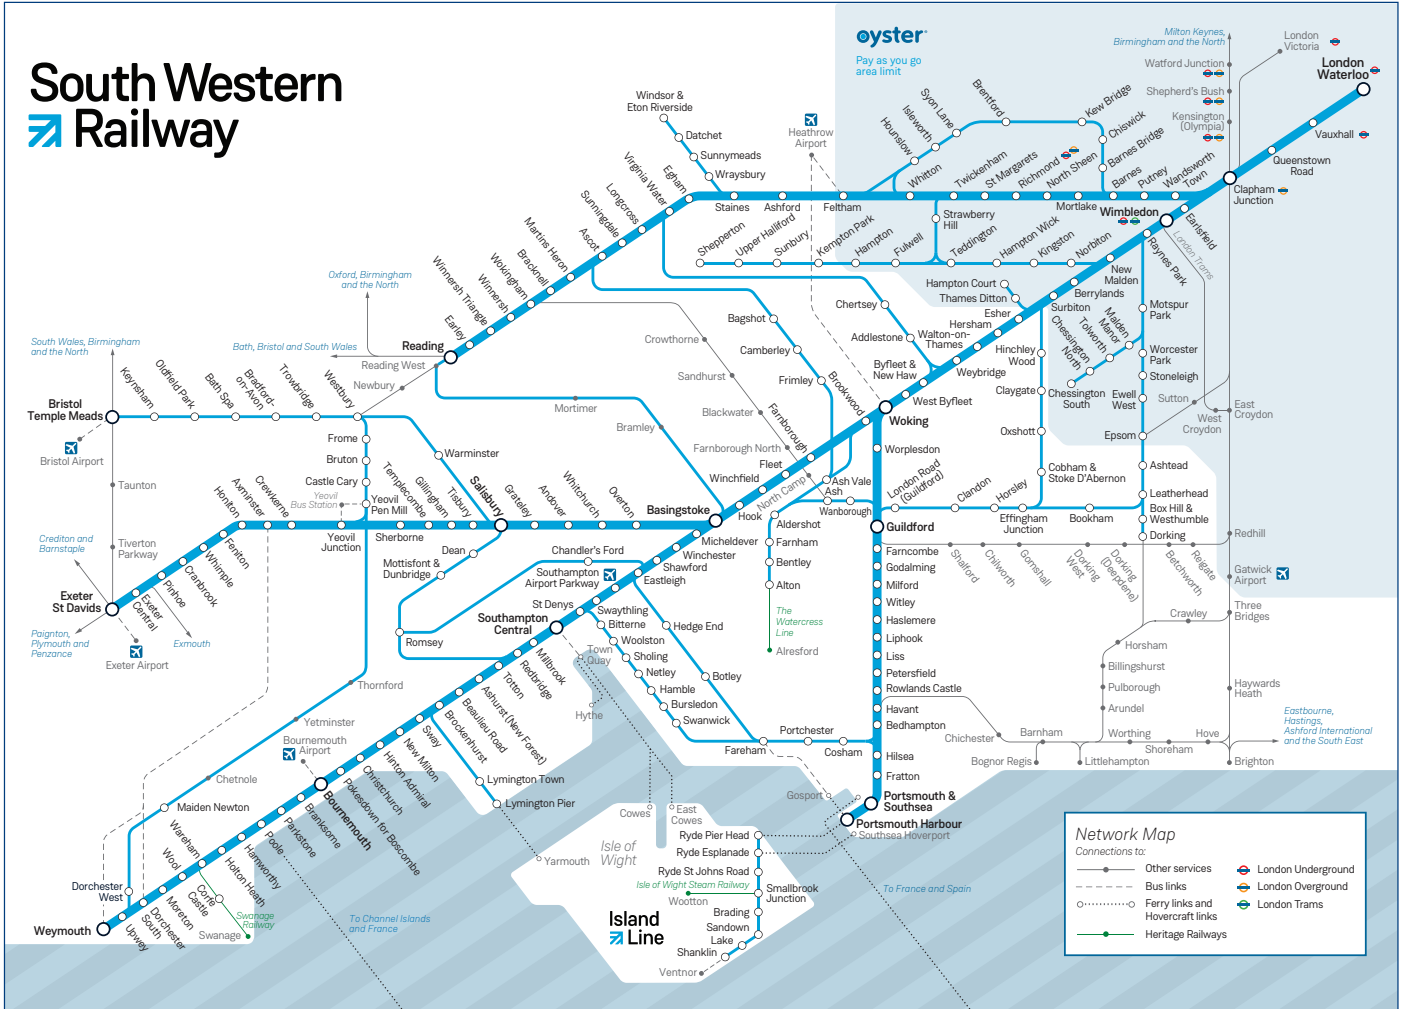

South Western Railway

Changing trains

Most journeys shown in this timetable are direct trains, shown in **bold type**. However, you may be able to make other journeys or reach your destination more quickly by changing trains. To help you find these alternative trains, we show them in the timetable with *light italic type*. A letter against the time will show where you need to change trains – please check the ‘Notes’ section for an explanation of these letters.

Please allow plenty of time to change trains. At most stations you will need to allow at least five minutes. You will need longer at some stations, and this is shown in the ‘Station information’ table in this timetable. For example **ⓐ** means you should allow 10 minutes to change trains at this station.