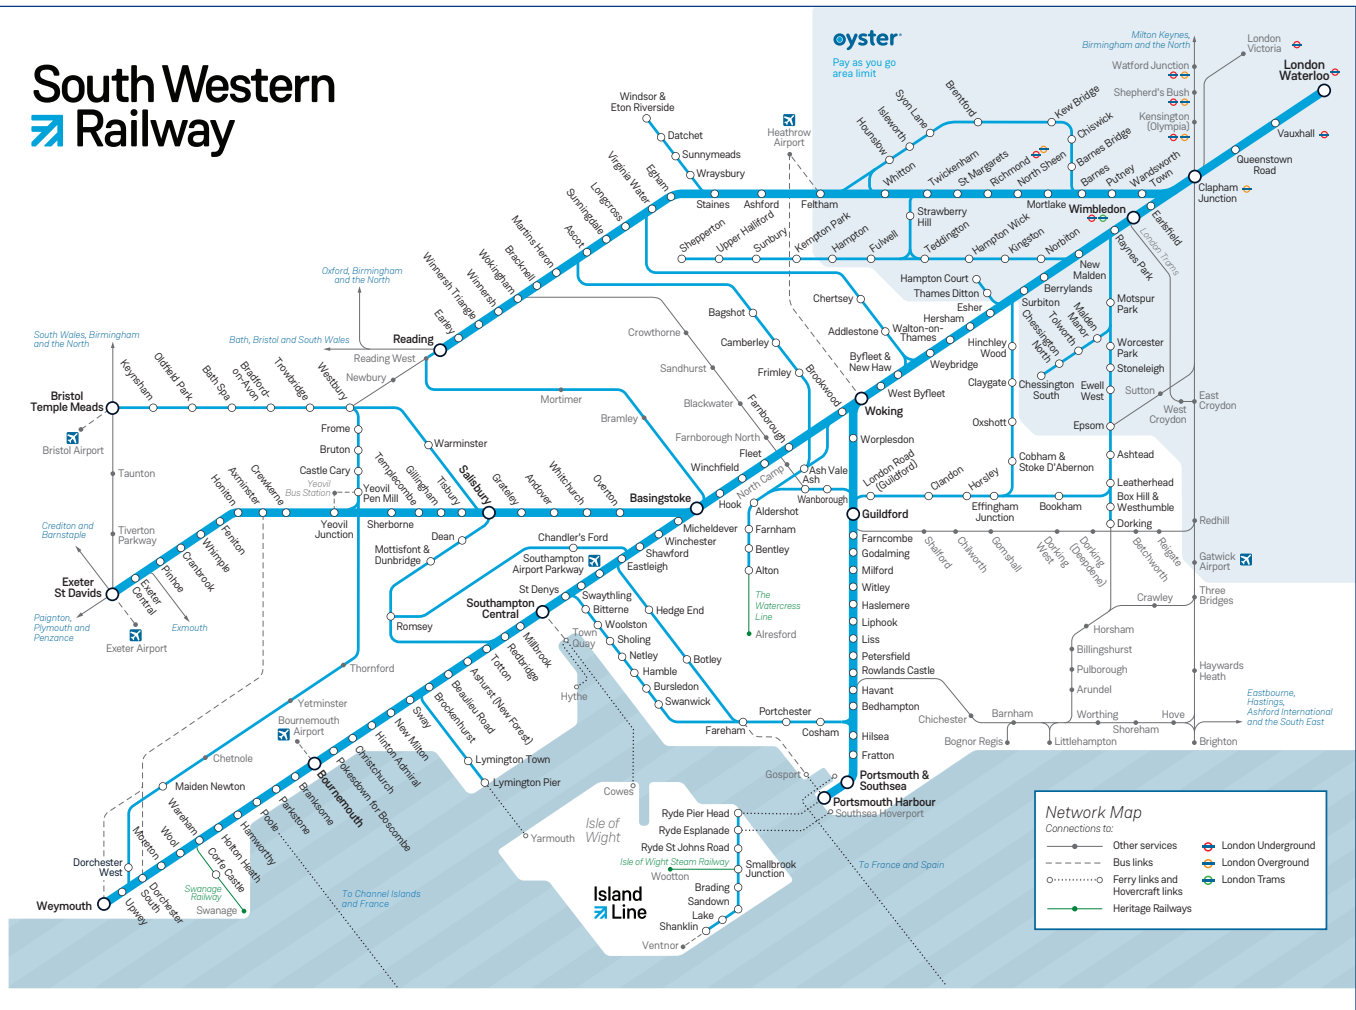

## Your timetable

This timetable shows train services between **Whitton, Twickenham, St Margarets, Richmond, North Sheen, Mortlake and London Waterloo including intermediate stations.**

Our mini-guides offer a convenient summary of services and are designed to fit easily into a wallet, purse or ticket holder.

## Windsor Lines Passengers Association

WLPA represents users of rail services from London Waterloo to Windsor and Reading including the Weybridge and Camberley branches and the Hounslow and Teddington Loops.

# South Western Railway