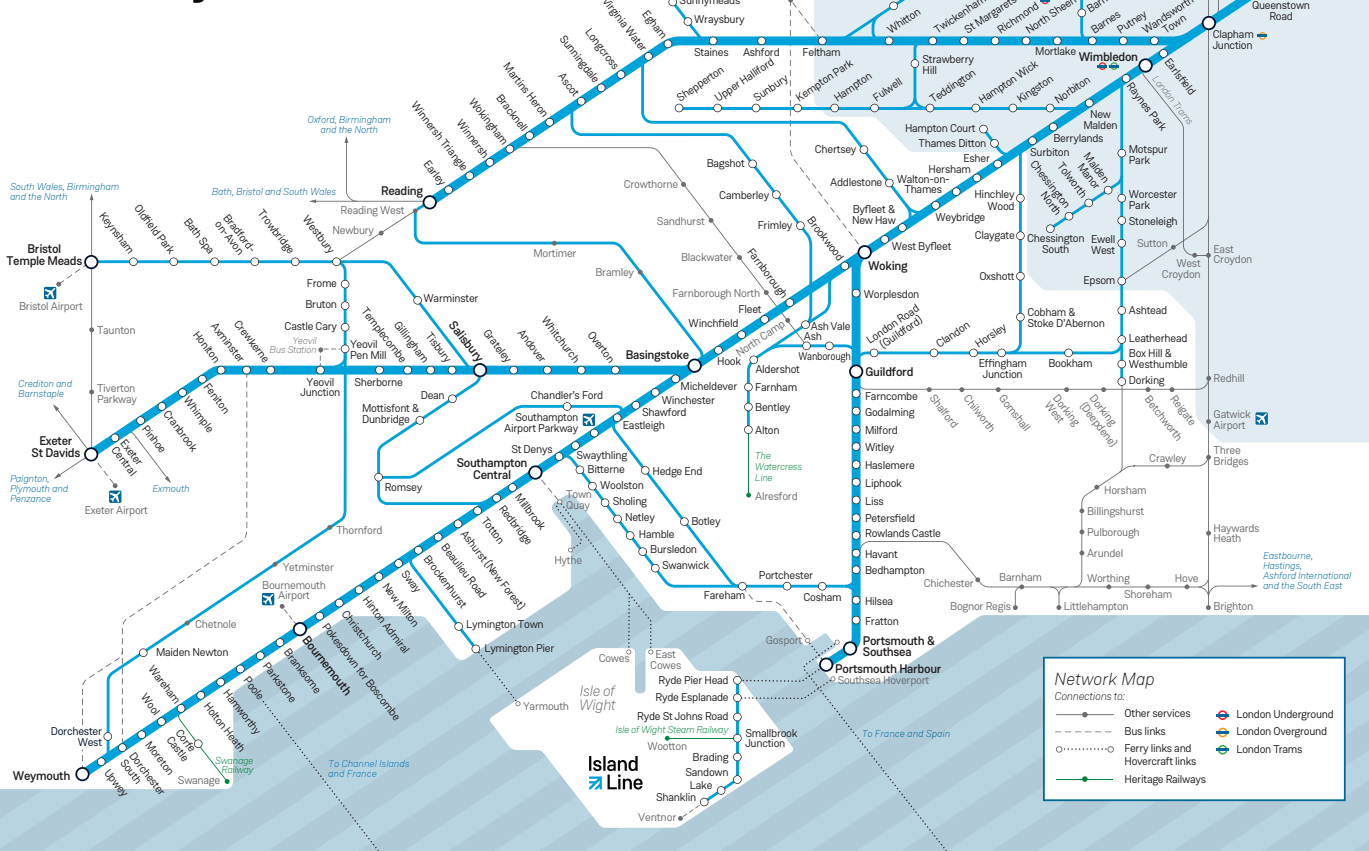

South Western Railway

Changing trains

Most journeys shown in this timetable are direct trains, shown in **bold type**. However, you may be able to make other journeys or reach your destination more quickly by changing trains. To help you find these alternative trains, we show them in the timetable with *light italic type*. A letter against the time will show where you need to change trains – please check the ‘Notes’ section for an explanation of these letters.

Please allow plenty of time to change trains. At most stations you will need to allow at least five minutes. You will need longer at some stations, and this is shown in the ‘Station information’ table in this timetable. For example **ⓐ** means you should allow 10 minutes to change trains at this station.