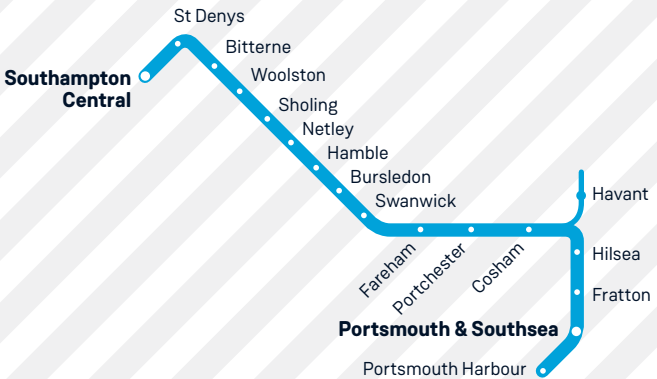

26

Portsmouth to Southampton Central

Train times

15 December 2019 to 16 May 2020

South Western
Railway

Your timetable

This timetable shows train services between **Portsmouth, Fareham and Southampton Central**.

It also shows train services between:

- Havant and Southampton Central.

For the complete train service between Portsmouth, Cosham, Portchester and Fareham, also between Havant and Fareham, please see timetable 18.