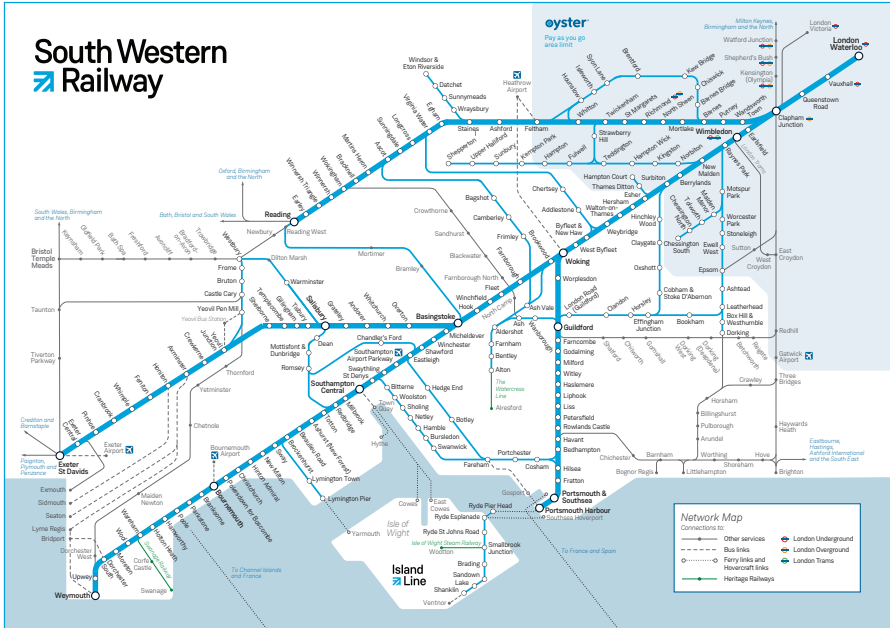

South Western Railway

Changing trains

Most journeys shown in this timetable are direct trains, shown in **bold type**. However, you may be able to make other journeys or reach your destination more quickly by changing trains. To help you find these alternative trains, we show them in the timetable with *light italic type*. A letter against the time will show where you need to change trains – please check the ‘Notes’ section for an explanation of these letters.

Please allow plenty of time to change trains. At most stations you will need to allow at least five minutes. You will need longer at some stations, and this is shown in the ‘Station information’ table in this timetable. For example ⑩ means you should allow 10 minutes to change trains at this station.