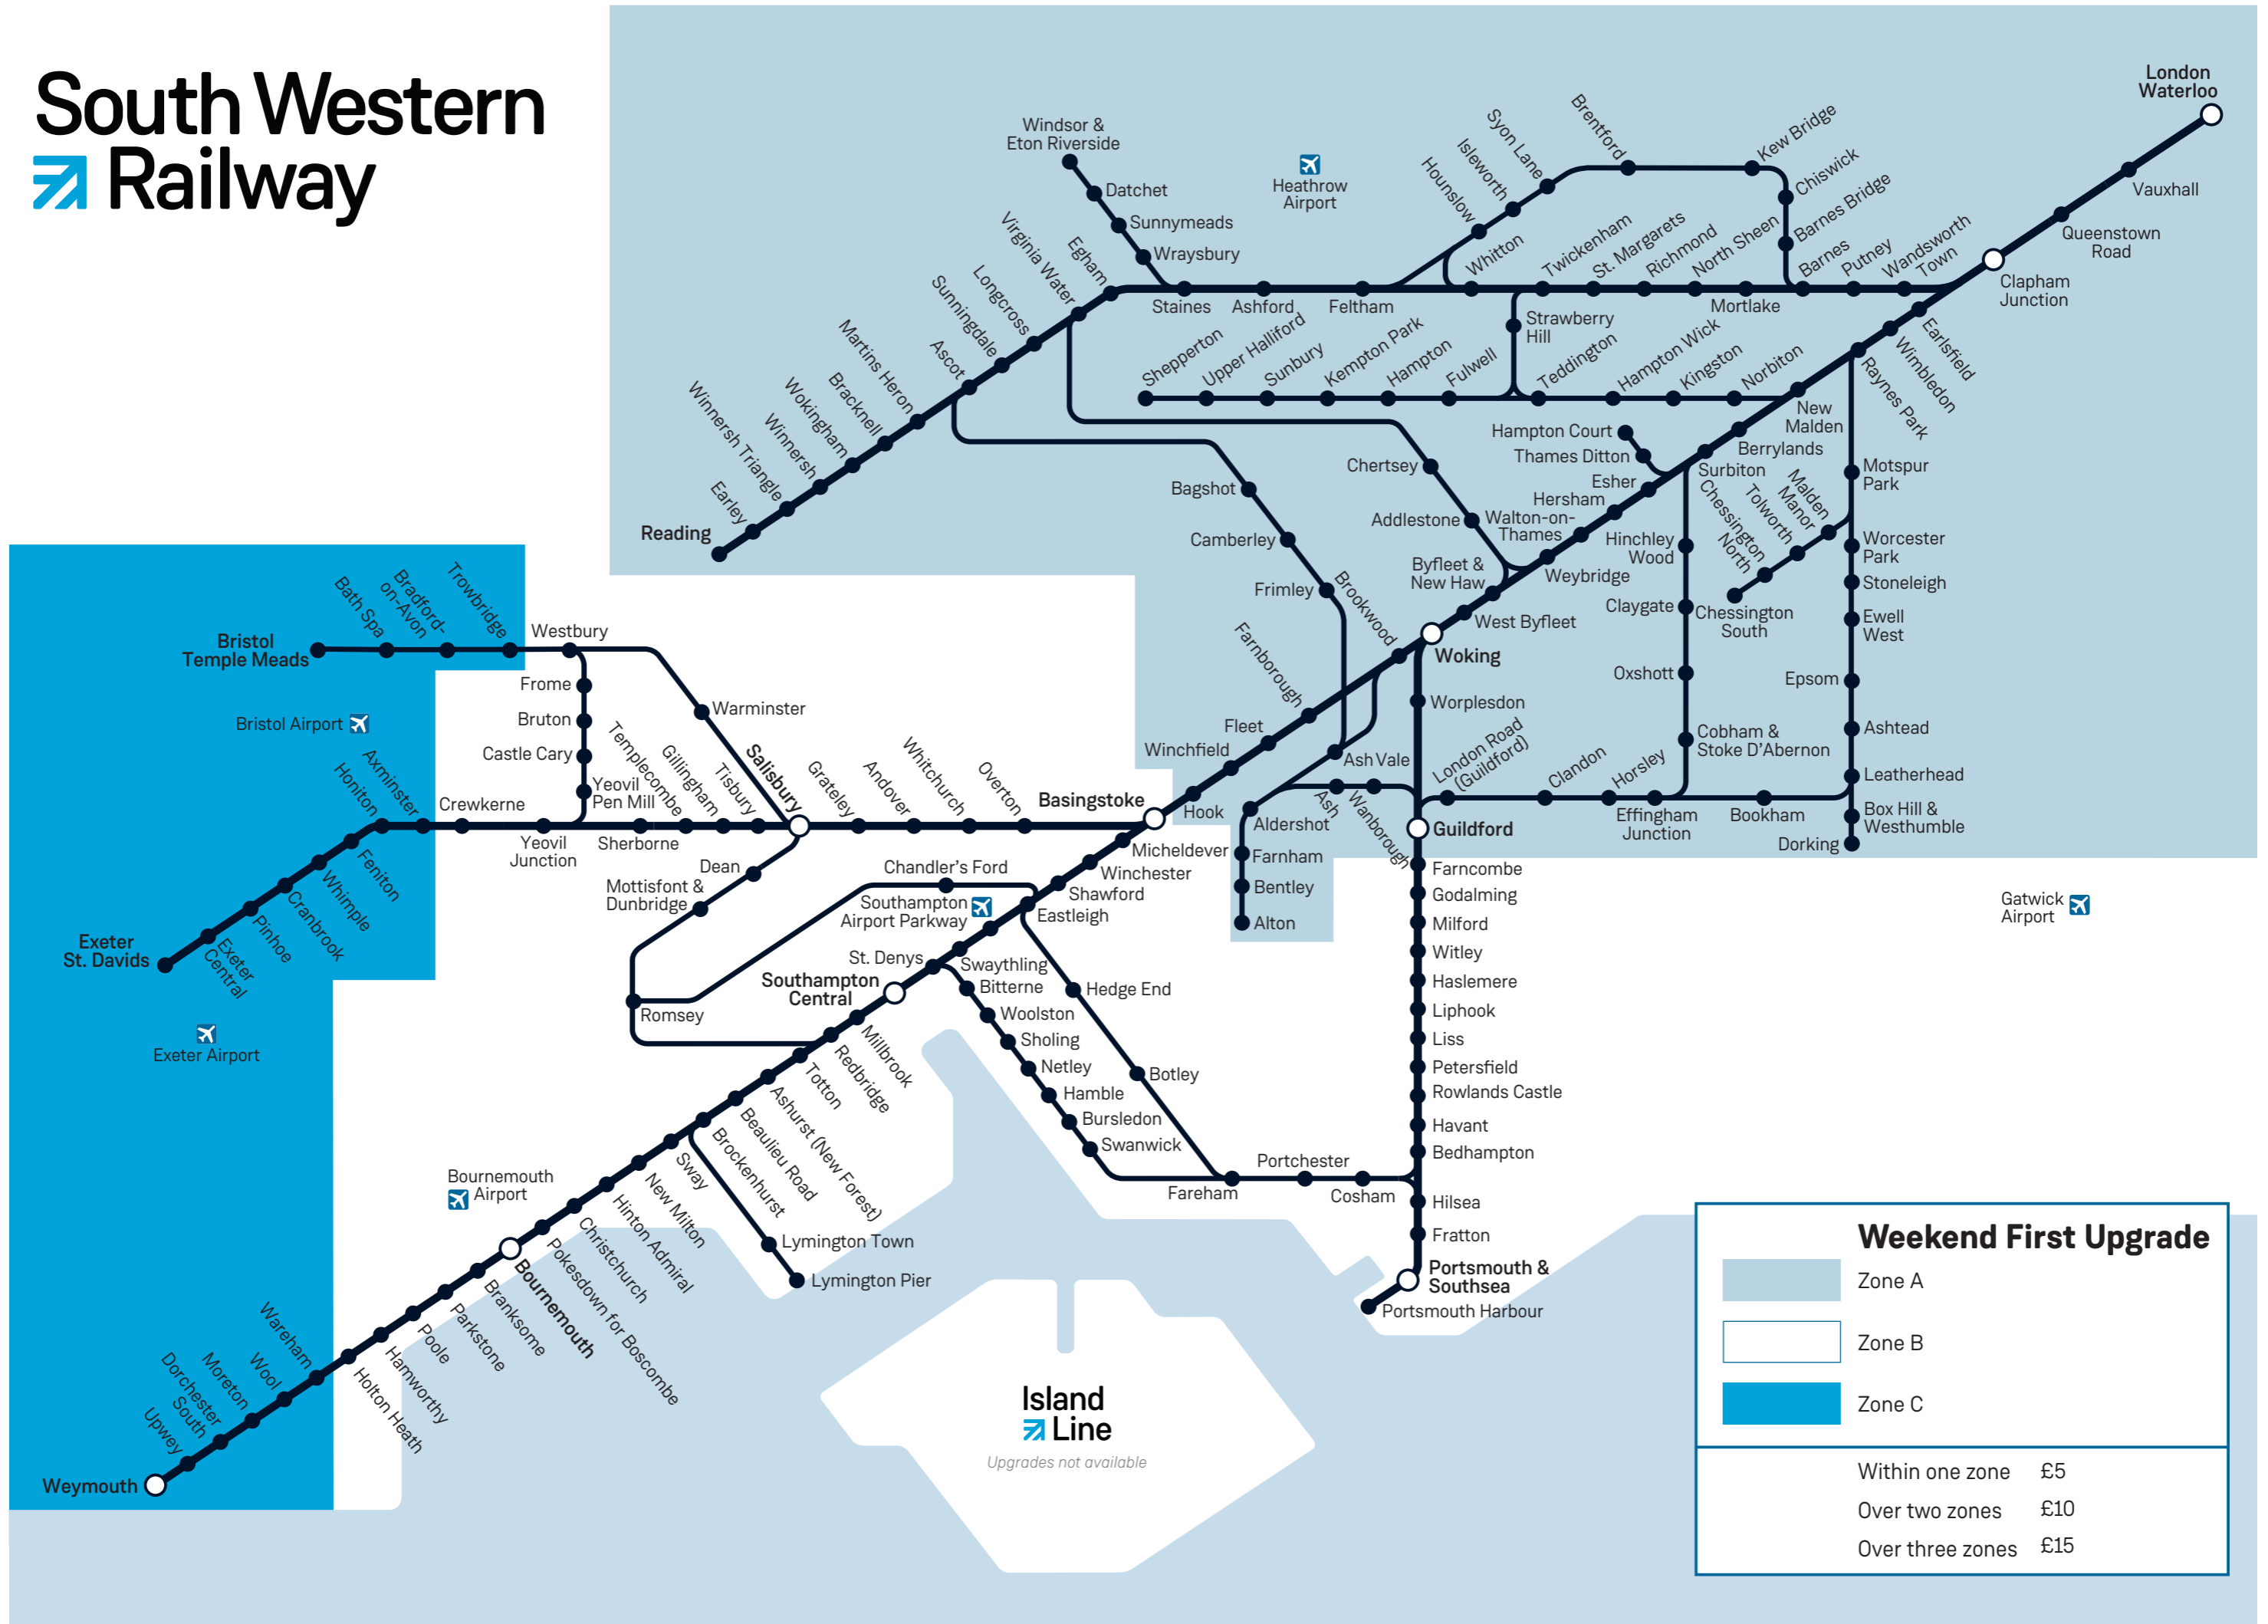

South Western Railway

Weekend First Upgrade	
	Zone A
	Zone B
	Zone C
Within one zone	£5
Over two zones	£10
Over three zones	£15