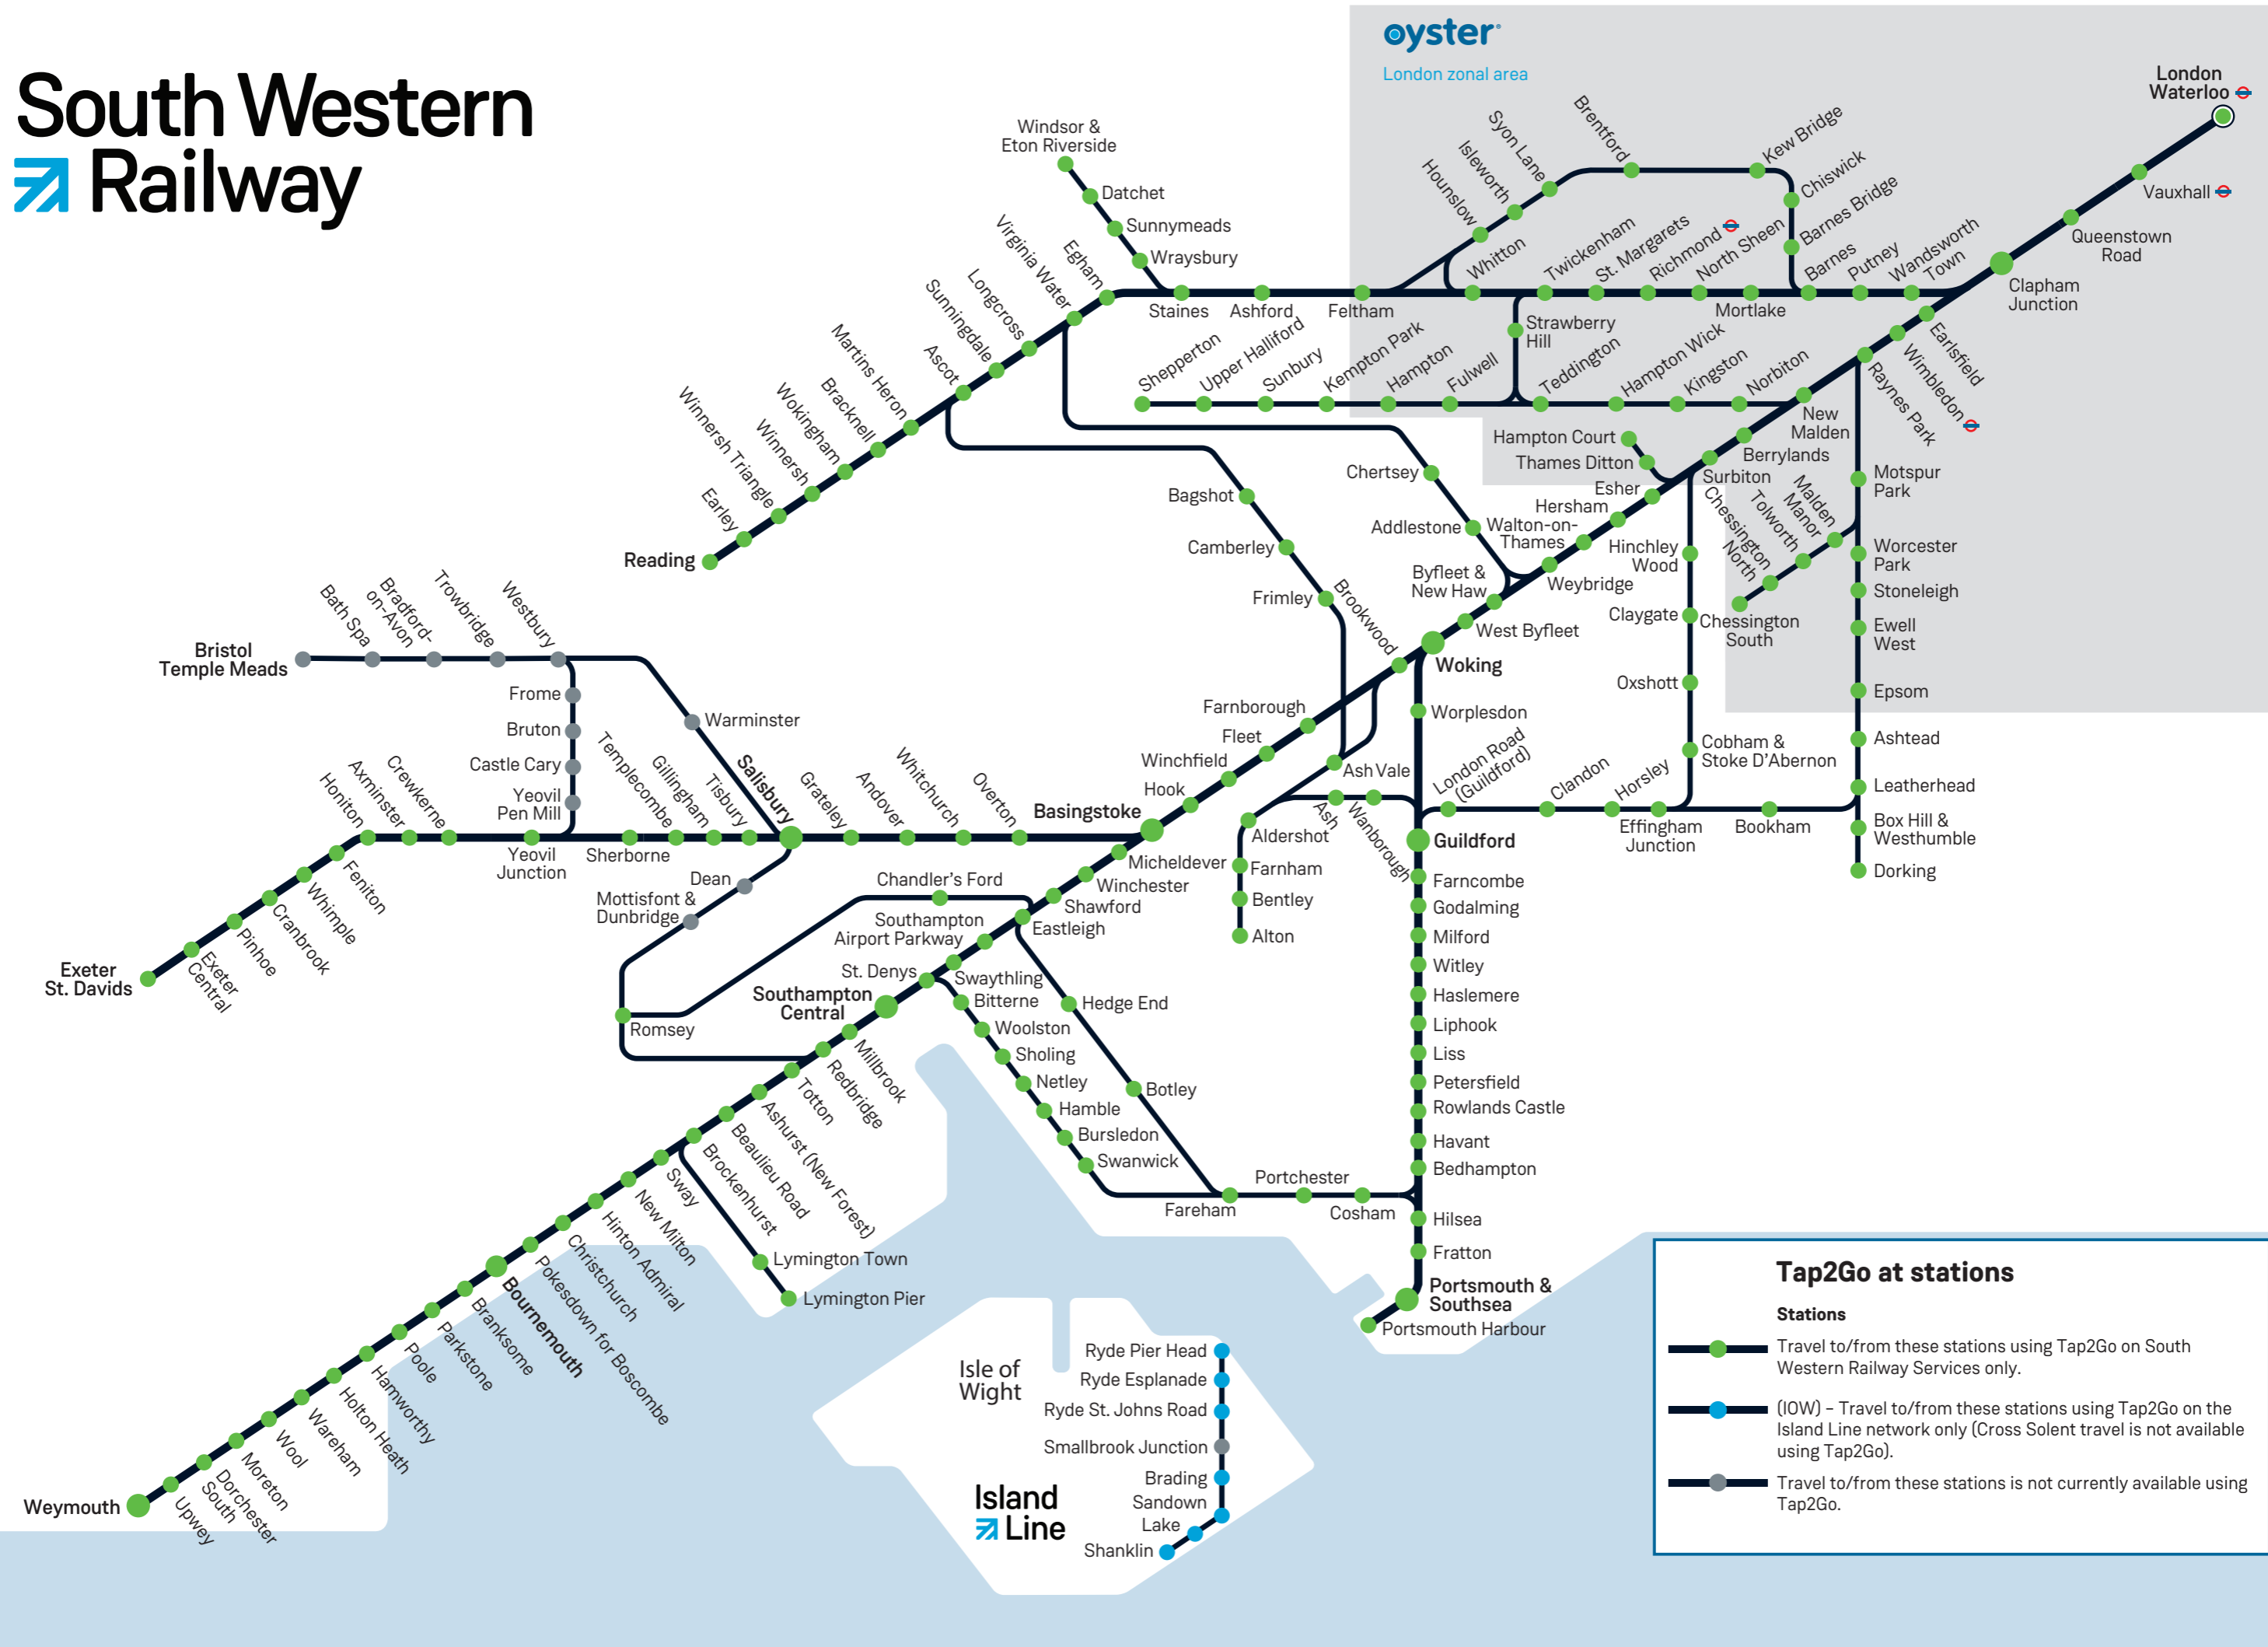

# South Western Railway

### Tap2Go at stations

**Stations**

- Travel to/from these stations using Tap2Go on South Western Railway Services only.
- (IOW) - Travel to/from these stations using Tap2Go on the Island Line network only (Cross Solent travel is not available using Tap2Go).
- Travel to/from these stations is not currently available using Tap2Go.