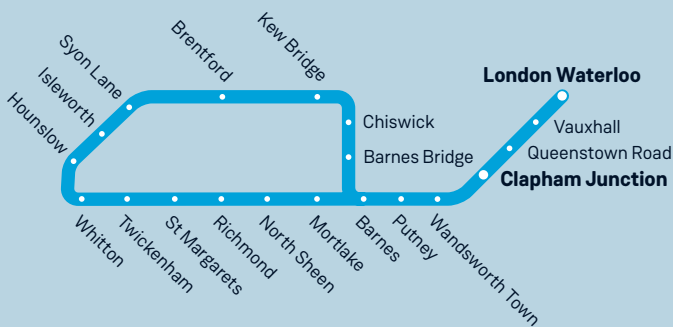

7

Hounslow Loop to London Waterloo

Train times

10 December 2023 to 1 June 2024

South Western
Railway

Your timetable

This timetable shows services between **Hounslow, Isleworth, Syon Lane, Brentford, Kew Bridge, Chiswick, Barnes Bridge and London Waterloo**.

For the full service between Whitton, Twickenham, St Margarets, Richmond, North Sheen, Mortlake, Barnes, Putney, Wandsworth Town, Queenstown Road and London Waterloo, please see timetable 9.

Buy a ticket before you board