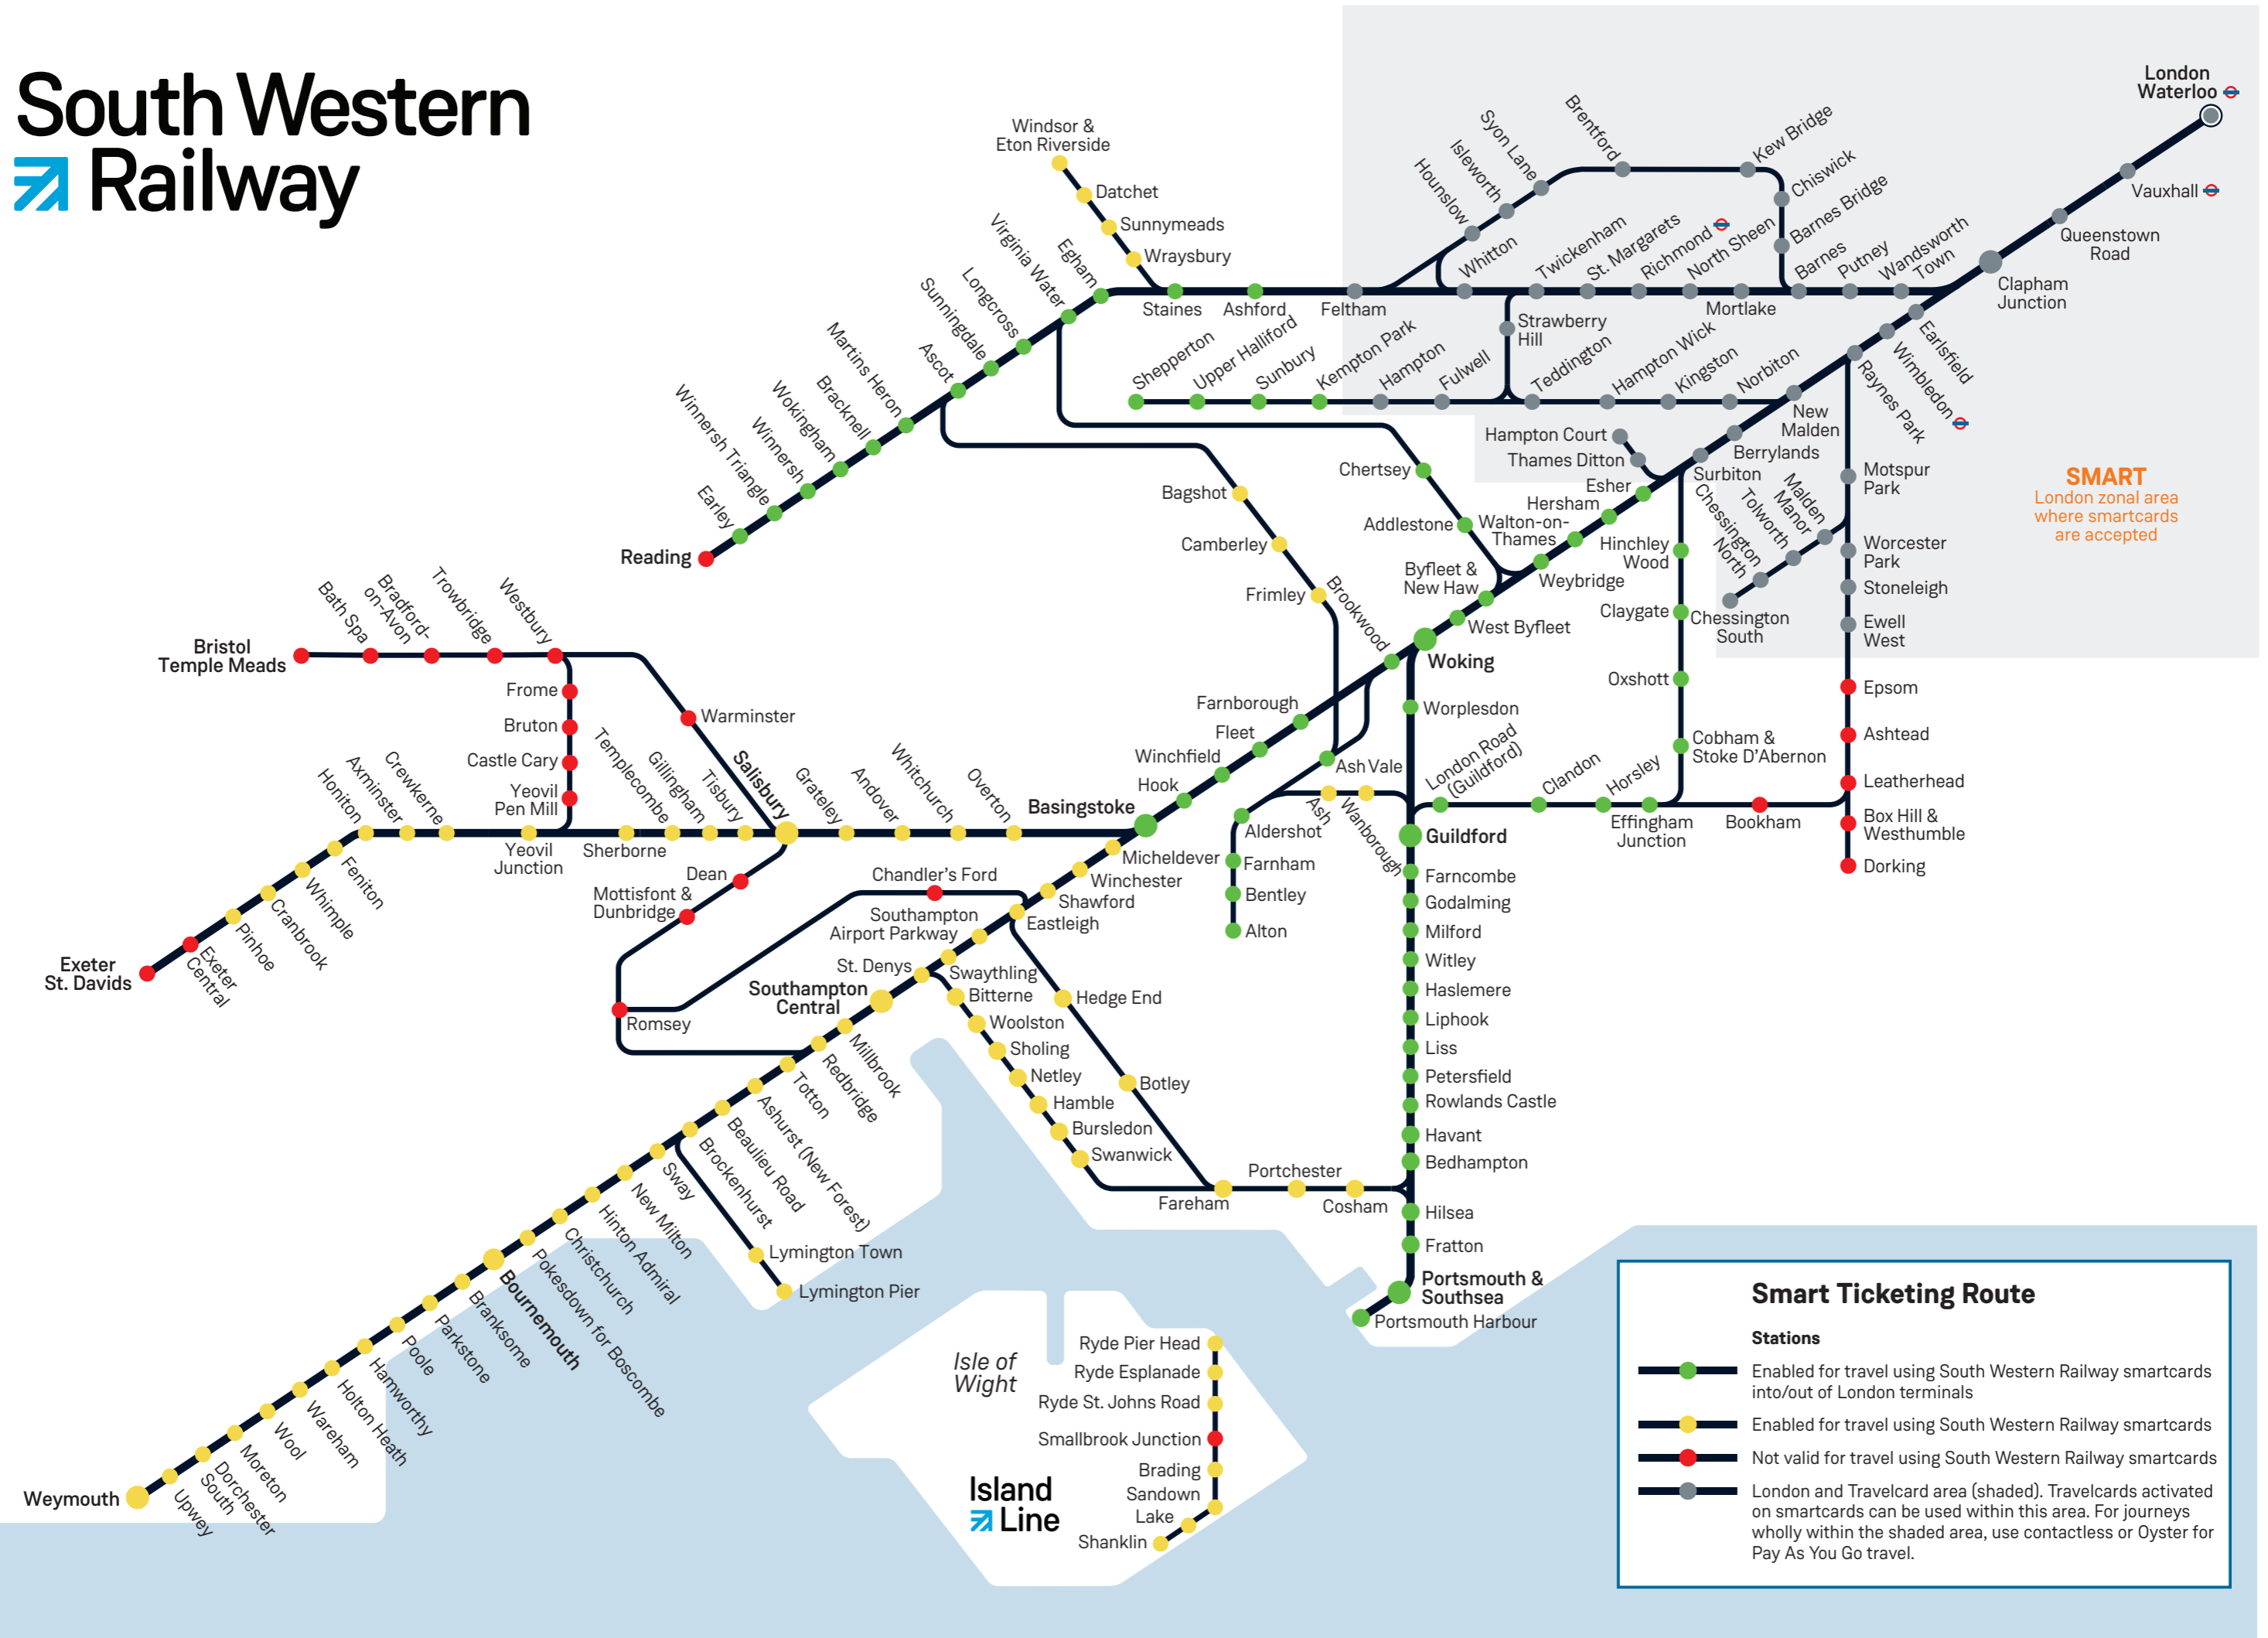

South Western Railway

SMART
London zonal area
where smartcards
are accepted

Smart Ticketing Route

Stations

- Enabled for travel using South Western Railway smartcards into/out of London terminals
- Enabled for travel using South Western Railway smartcards
- Not valid for travel using South Western Railway smartcards
- London and Travelcard area (shaded). Travelcards activated on smartcards can be used within this area. For journeys wholly within the shaded area, use contactless or Oyster for Pay As You Go travel.