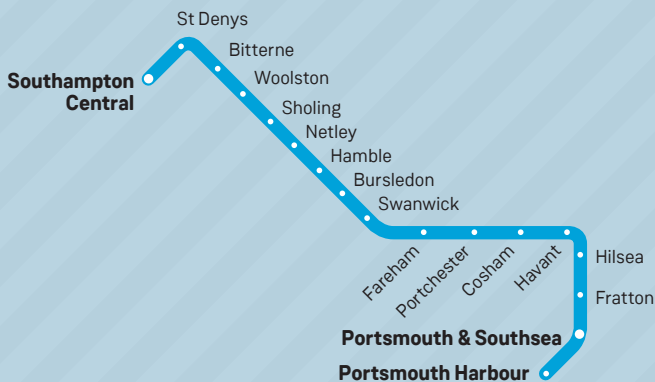

26

Portsmouth to Southampton Central

Train times

20 May to 8 December 2018

South Western
 **Railway**

Your timetable

This pocket timetable shows train services between Portsmouth, Fareham and Southampton Central. Also trains between Havant and Southampton Central.