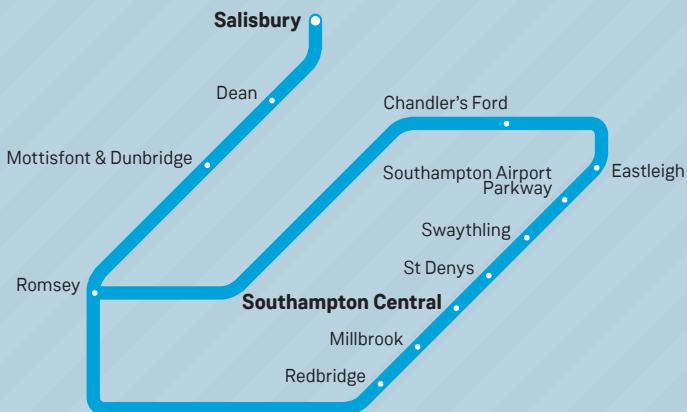

25

Romsey to Salisbury via Eastleigh and Southampton Central

Train times

20 May to 8 December 2018

South Western
Railway

Your timetable

This pocket timetable shows train services between Romsey, Chandler's Ford, Eastleigh, Southampton Airport Parkway, Swaythling, St Denys, Southampton Central, Millbrook, Redbridge, Romsey, Mottisfont & Dunbridge, Dean and Salisbury.