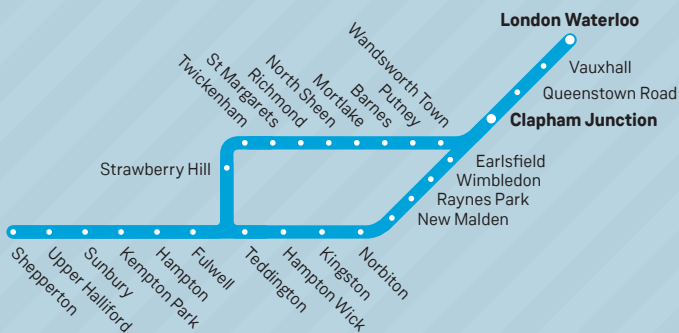

## Kingston Loop and Shepperton to London Waterloo

## Your timetable

This pocket timetable shows the full service between Shepperton, Kingston and London Waterloo, and services between Kingston, Teddington and London Waterloo via Richmond.

Our mini-guides offer an even more convenient summary of services and are designed to fit easily into a wallet, purse or ticket holder. Mini-guides are available from staffed stations.