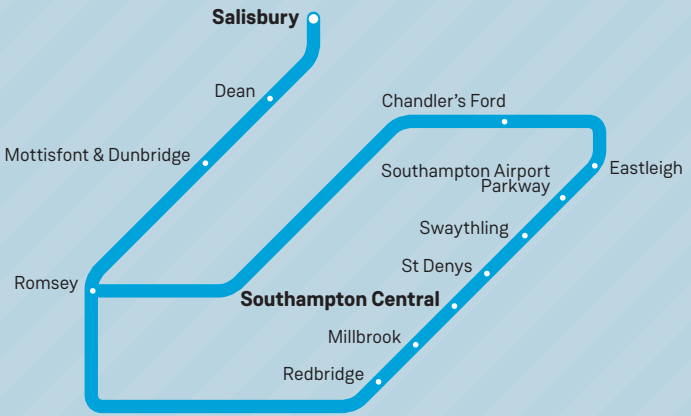

25

Romsey to Salisbury via Eastleigh and Southampton Central

Train times

19 May to 14 December 2019

South Western
 Railway

Your timetable

This timetable shows train services between **Romsey, Chandler's Ford, Eastleigh, Southampton Airport Parkway, Swaythling, St Denys, Southampton Central, Millbrook, Redbridge, Romsey, Mottisfont & Dunbridge, Dean and Salisbury.**