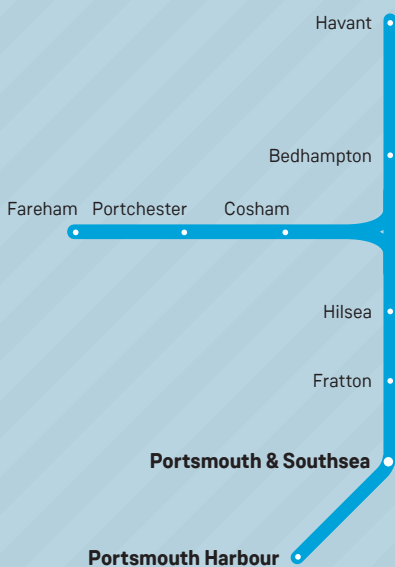

18

Fareham and Havant to Portsmouth

Train times

20 May to 8 December 2018

Your timetable

This pocket timetable shows the full service between Portsmouth, Fratton, Hilsea, Bedhampton and Havant, and Portsmouth, Cosham, Portchester to Fareham. Also includes trains between Fareham and Havant.