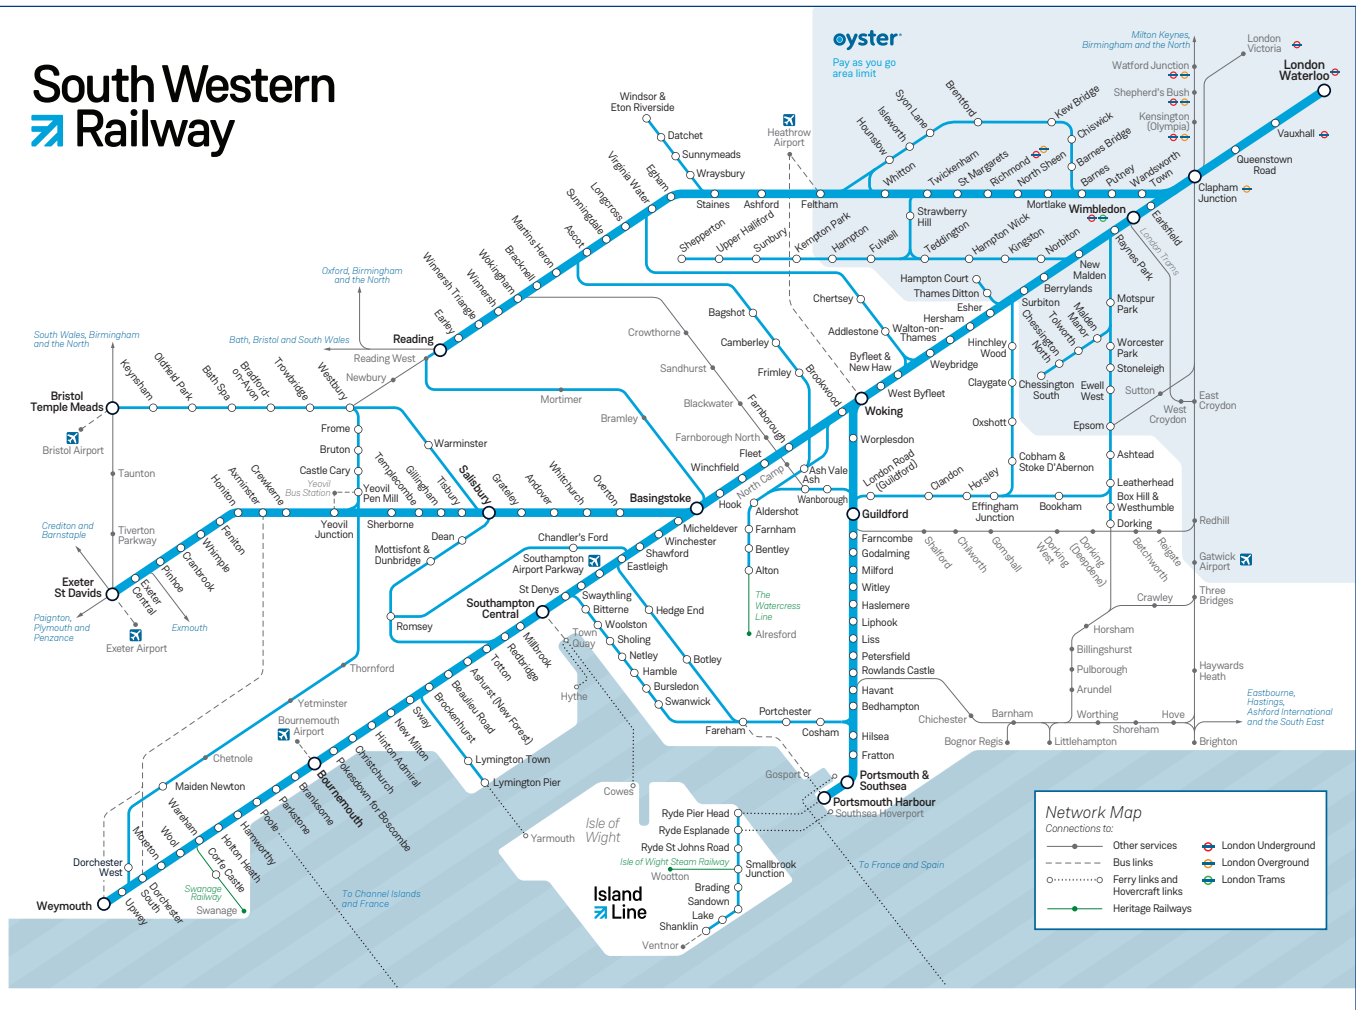

South Western Railway

Changing trains

Most journeys shown in this timetable are direct trains, shown in **bold type**. However, you may be able to make other journeys or reach your destination more quickly by changing trains. To help you find these alternative trains, we show them in the timetable with *light italic type*. A letter against the time will show where you need to change trains – please check the ‘Notes’ section for an explanation of these letters.

Please allow plenty of time to change trains. At most stations you will need to allow at least five minutes. You will need longer at some stations, and this is shown in the ‘Station information’ table in this timetable. For example **ⓐ** means you should allow 10 minutes to change trains at this station.