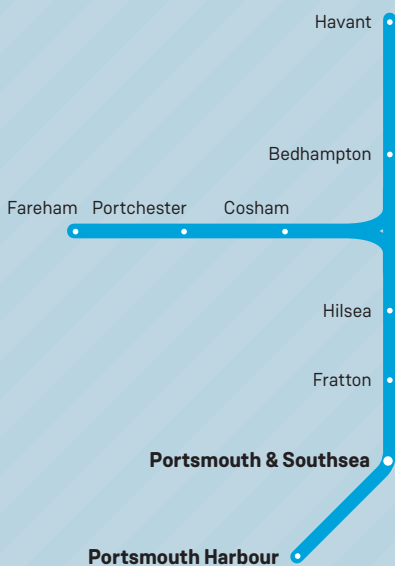

18

Fareham and Havant to Portsmouth

Train times

19 May to 14 December 2019

Your timetable

This timetable shows train services between **Portsmouth, Fratton, Hilsea, Bedhampton and Havant, and Portsmouth, Cosham, Portchester and Fareham.**

It also shows train services between **Fareham and Havant.**

Our mini-guides offer a convenient summary of services and are designed to fit easily into a wallet, purse or ticket holder.

Mini-guides are available from staffed stations.