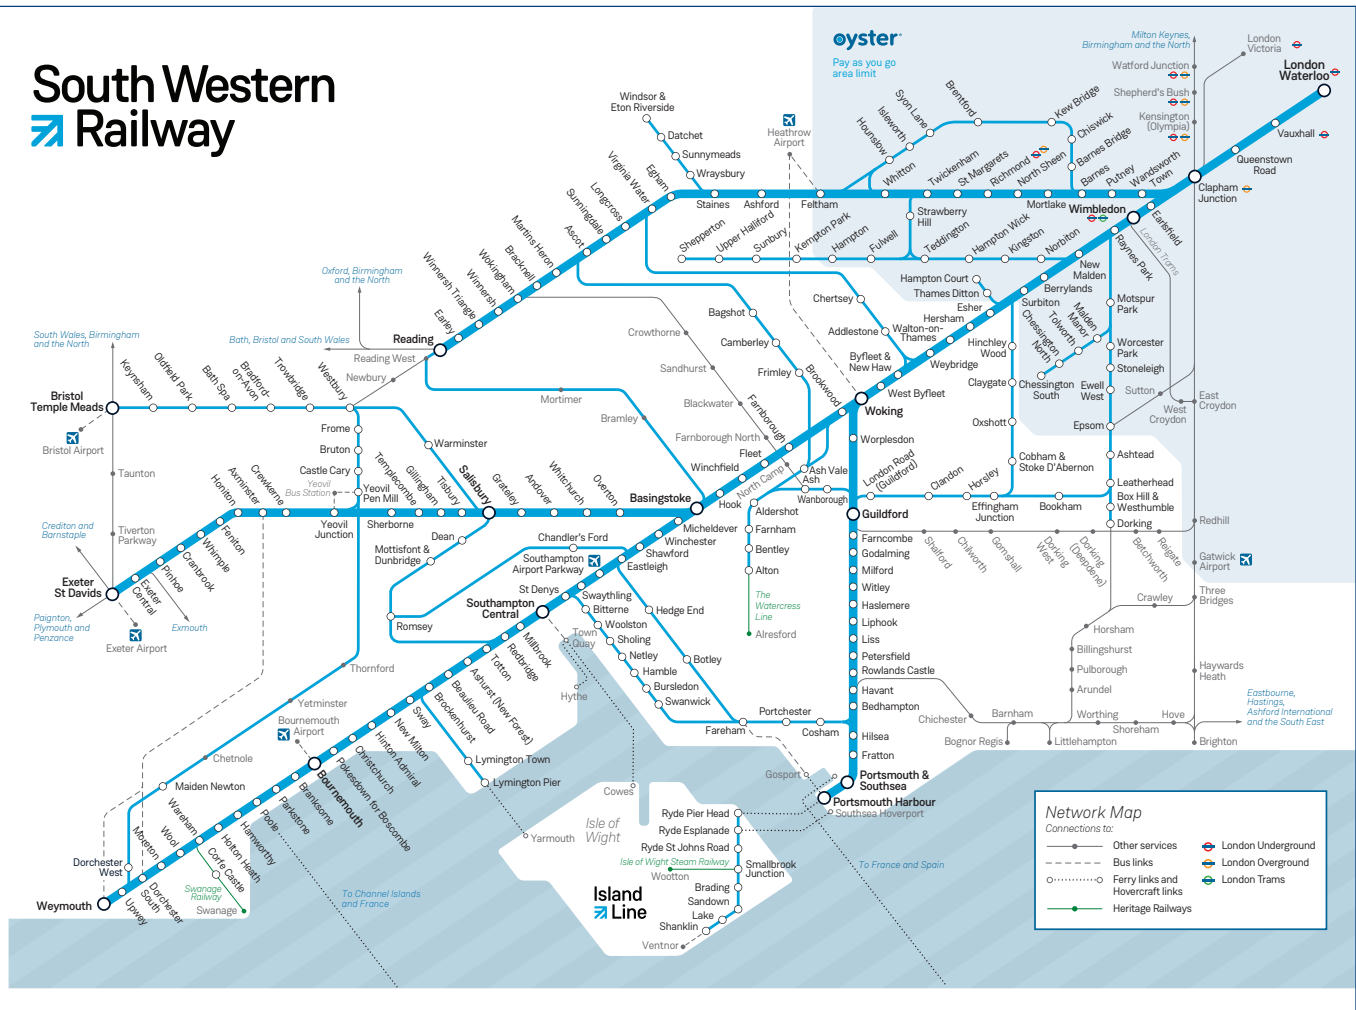

# Your timetable

This timetable shows train services between **London Waterloo and Hounslow, Egham, Virginia Water, Addlestone, Chertsey and Weybridge (via Staines)**.

Our mini-guides offer a convenient summary of services and are designed to fit easily into a wallet, purse or ticket holder.

# South Western Railway