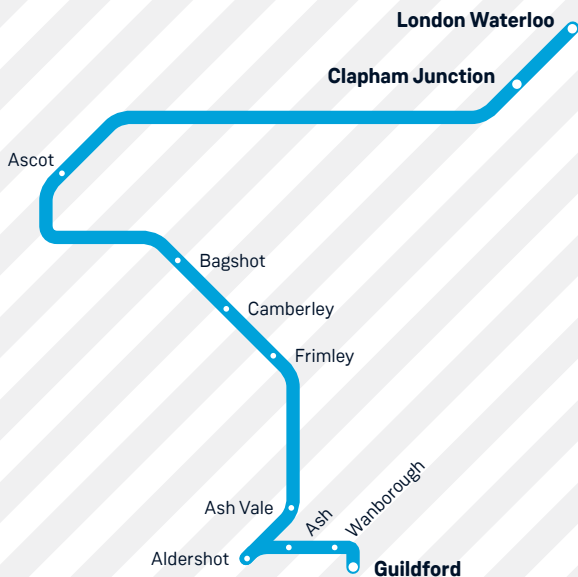

12

Guildford and Aldershot to Ascot and London Waterloo

Train times

9 December 2018 to 18 May 2019

South Western
Railway

Your timetable

This pocket timetable shows the full service between Guildford and London Waterloo via Wanborough, Ash, Aldershot, Ash Vale, Frimley, Camberley and Bagshot.

For details of services between Ascot and London Waterloo please see pocket timetable 2. For details of services between Aldershot, Ash Vale, Woking and London Waterloo please see pocket timetable 10. These are available from staffed stations.