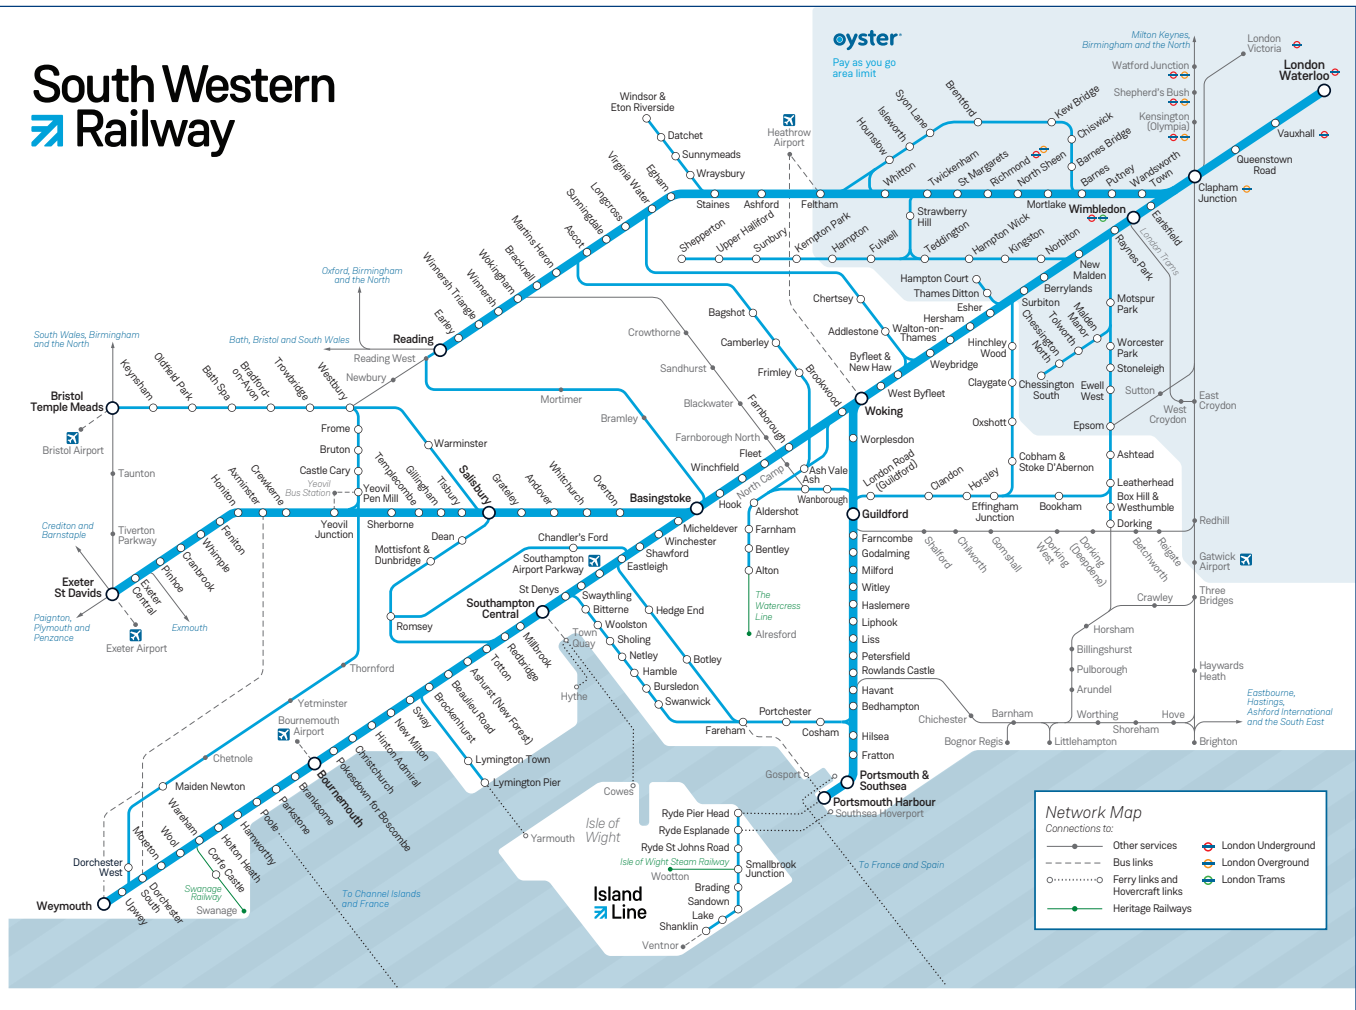

South Western Railway

Changing trains

Most journeys shown in this timetable are direct trains, shown in **bold type**. However, you may be able to make other journeys or reach your destination more quickly by changing trains.

To help you find these alternative trains, we show them in the timetable with *light italic type*. A letter against the time will show where you need to change trains – please check the ‘Notes’ section for an explanation of these letters.

Please allow plenty of time to change trains. At most stations you will need to allow at least five minutes. You will need longer at some stations, and this is shown in the ‘Station information’ table in this timetable. For example **ⓐ** means you should allow 10 minutes to change trains at this station.