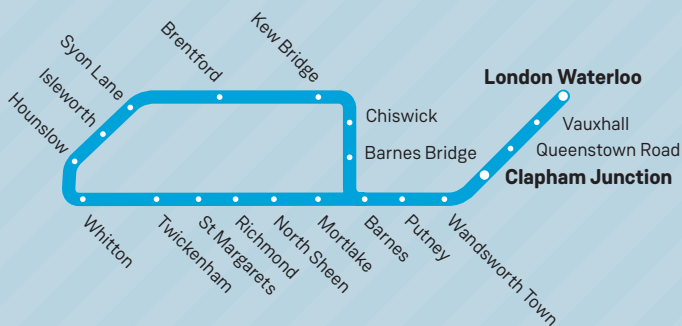

7

Hounslow Loop to London Waterloo

Train times

19 May to 14 December 2019

Your timetable

This timetable shows train services between **Hounslow, Isleworth, Syon Lane, Brentford, Kew Bridge, Chiswick, Barnes Bridge and London Waterloo.**

For the complete train service between Whitton, Twickenham, St Margarets, Richmond, North Sheen, Mortlake, Barnes, Putney, Wandsworth Town, Queenstown Road and London Waterloo, please see timetable 9.

- **Hounslow and Brentford to Clapham Junction and London Waterloo** - number 74
- **Richmond to London Waterloo** - number 41
- **Twickenham to London Waterloo** - number 43

Buy a ticket before you board