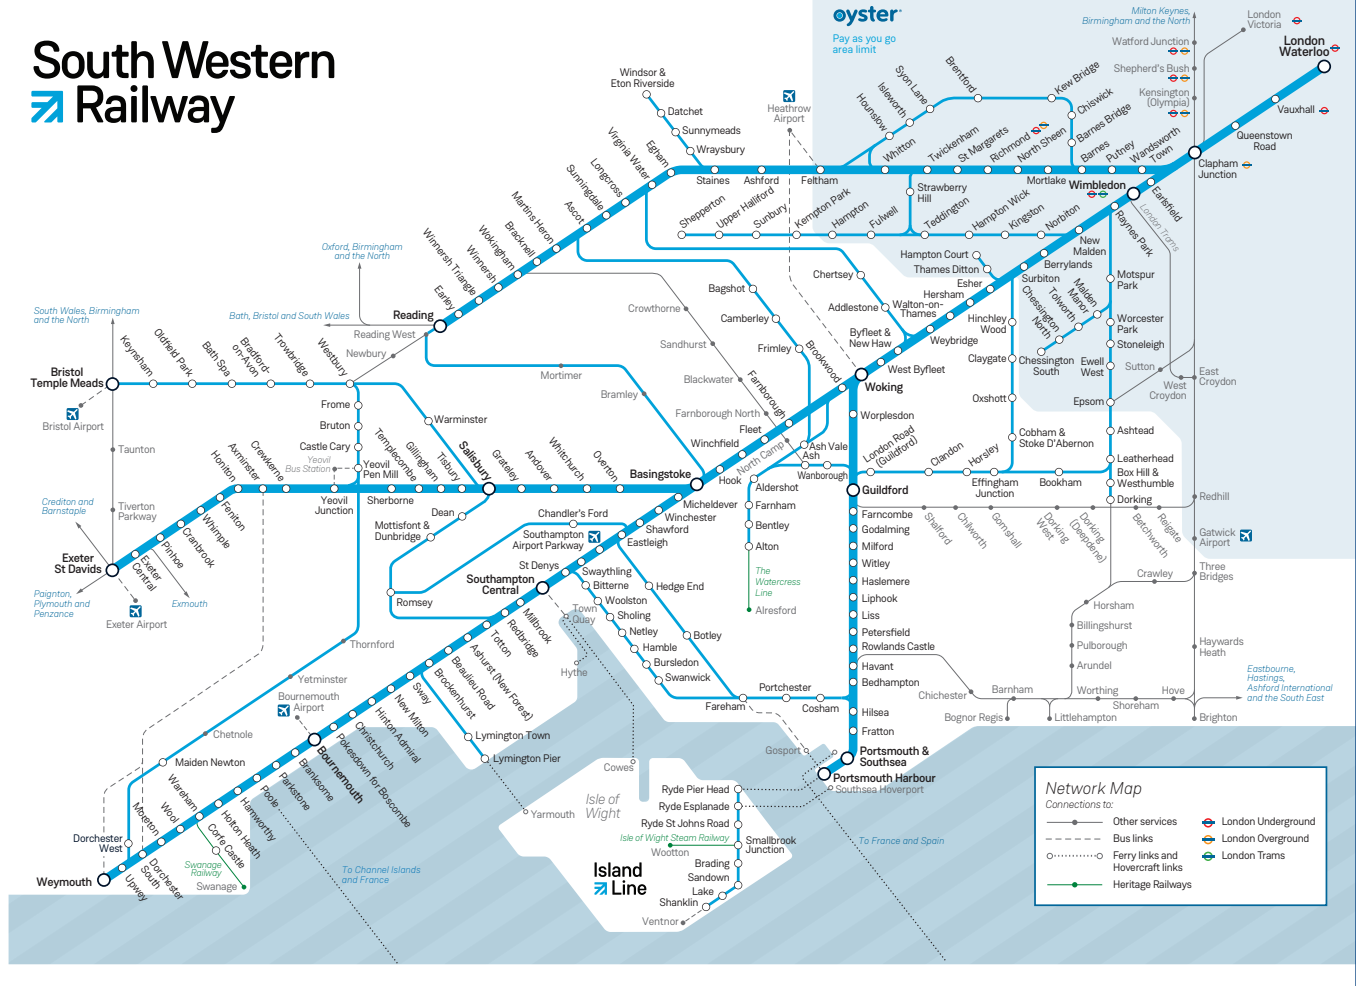

For the complete train service between Whitton, Twickenham, St Margarets, Richmond, North Sheen, Mortlake, Barnes, Putney, Wandsworth Town, Queenstown Road and London Waterloo, please see timetable 9.

and
at
the
same
minutes
past
each
hour
until

Late night and weekend trains may be altered due to engineering works.
Please check at southwesternrailway.com before travelling.

★ Passengers travelling with cycles may not join or leave services at stations with train times shown in blue.
For guide to all other notes and symbols see end of timetable.

South Western Railway

Network Map

Connections to:

- Other services
- Bus links
- Ferry links and Hovercraft links
- Heritage Railways
- London Underground
- London Underground
- London Trams

Changing trains

All services in this timetable are operated by South Western Railway.

Cycles on trains - Monday to Friday

At peak times the following restrictions apply in the area bounded by Reading, Hook, Alton, Guildford and Dorking.