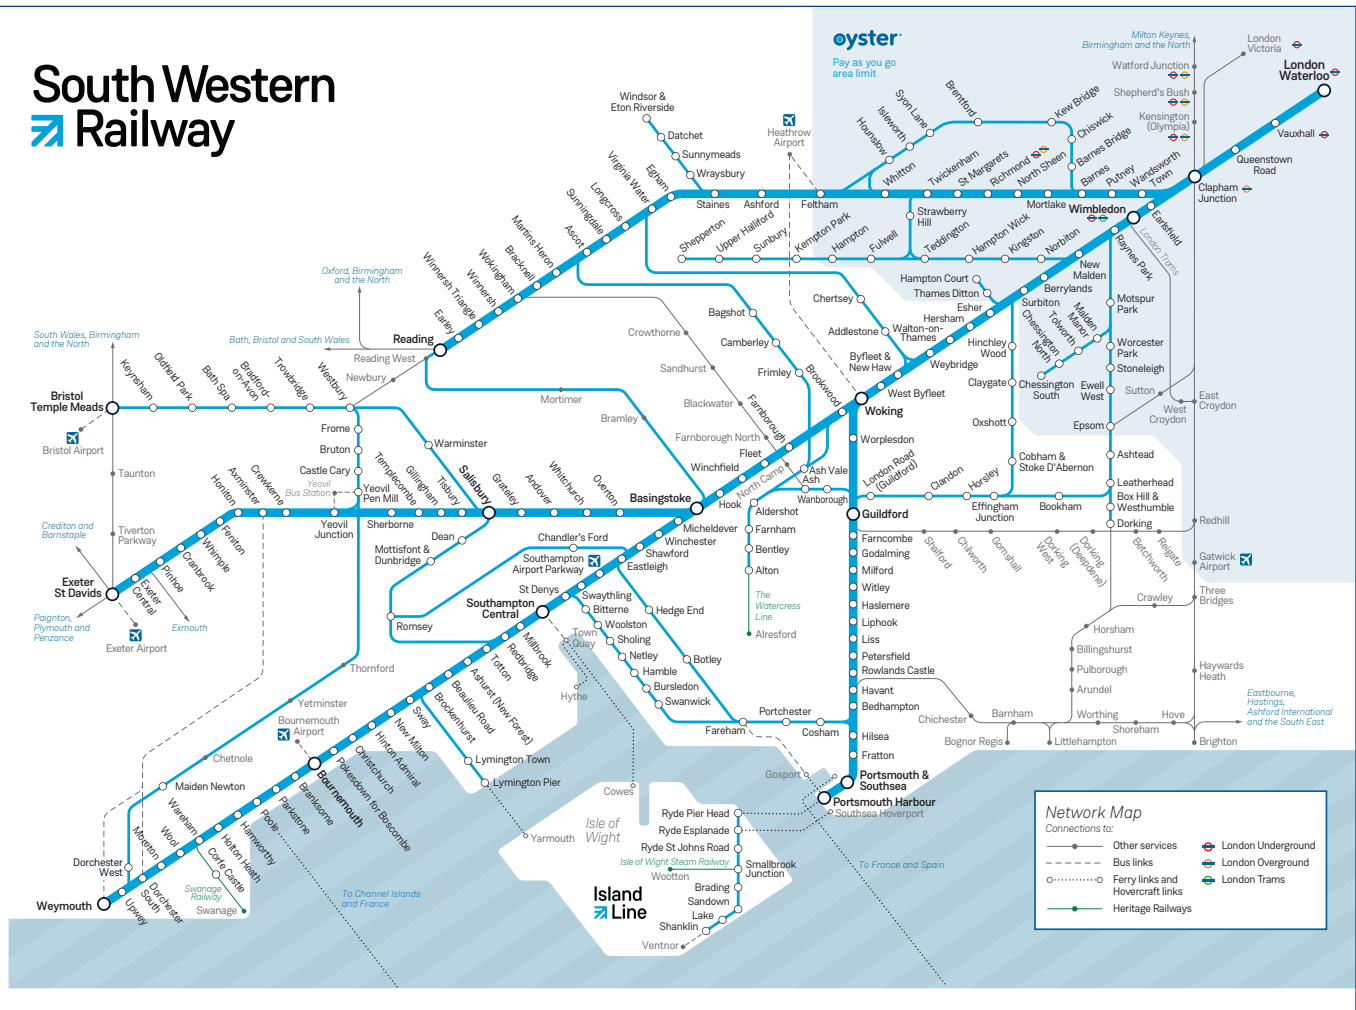

South Western Railway

Changing trains

Most journeys shown in this timetable are direct trains, shown in **bold type**. However, you may be able to make other journeys or reach your destination more quickly by changing trains.

To help you find these alternative trains, we show them in the timetable with *light italic type*. A letter against the time will show where you need to change trains – please check the ‘Notes’ section for an explanation of these letters.

Please allow plenty of time to change trains. At most stations you will need to allow at least five minutes. You will need longer at some stations, and this is shown in the ‘Station information’ table in this timetable. For example **Ⓢ** means you should allow 10 minutes to change trains at this station.