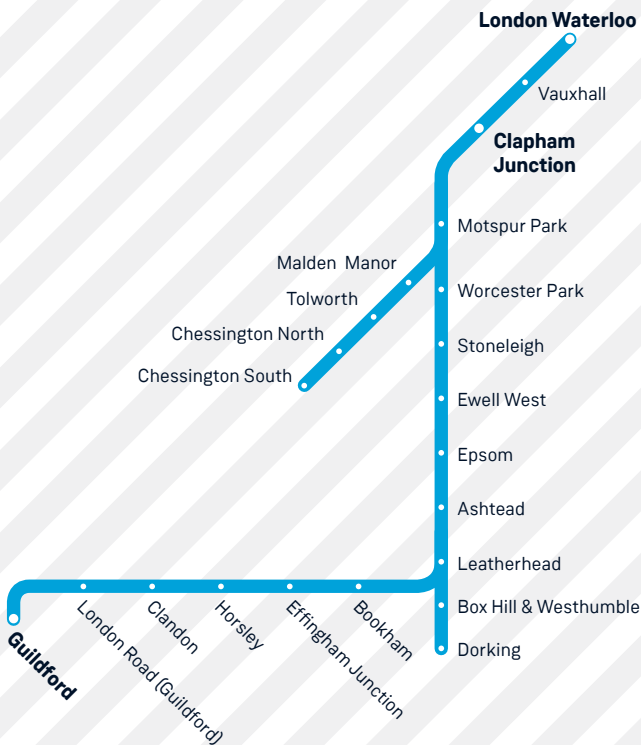

5

Dorking and Chessington to London Waterloo

Train times

9 December 2018 to 18 May 2019

South Western
Railway

Your timetable

This pocket timetable shows the full service between Chessington, Dorking and London Waterloo including all intermediate stations and connections. Please see Southern's publicity for full details of their services between Dorking, Epsom and London Victoria.