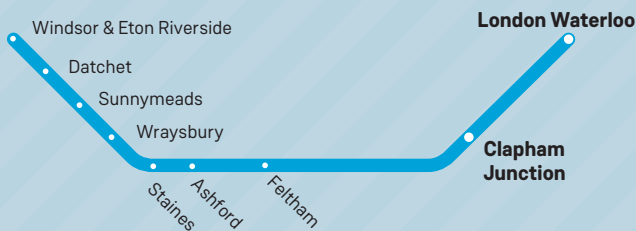

4

Windsor and Feltham to London Waterloo

Train times

19 May to 5 October 2019

South Western
 Railway

Your timetable

This pocket timetable shows the full service between **Windsor & Eton Riverside, Datchet, Sunnymeads, Wrybury, Staines, Ashford, Feltham and London Waterloo** including trains via Hounslow and Richmond.