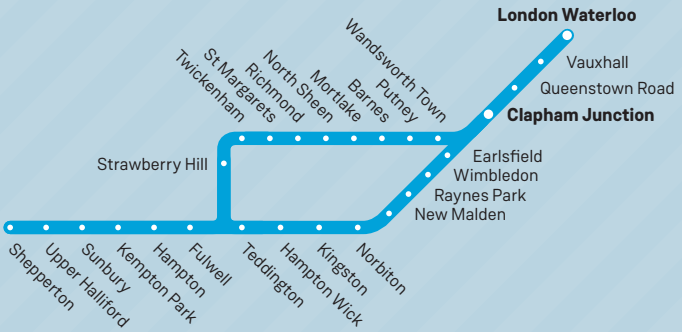

## Kingston Loop and Shepperton to London Waterloo

## Your timetable

This timetable shows the full service between **Shepperton, Kingston and London Waterloo, and services between Kingston, Teddington and London Waterloo via Richmond.**

Our mini-guides offer a more convenient summary of services and are designed to fit easily into a wallet, purse or ticket holder. Mini-guides are available from staffed stations.