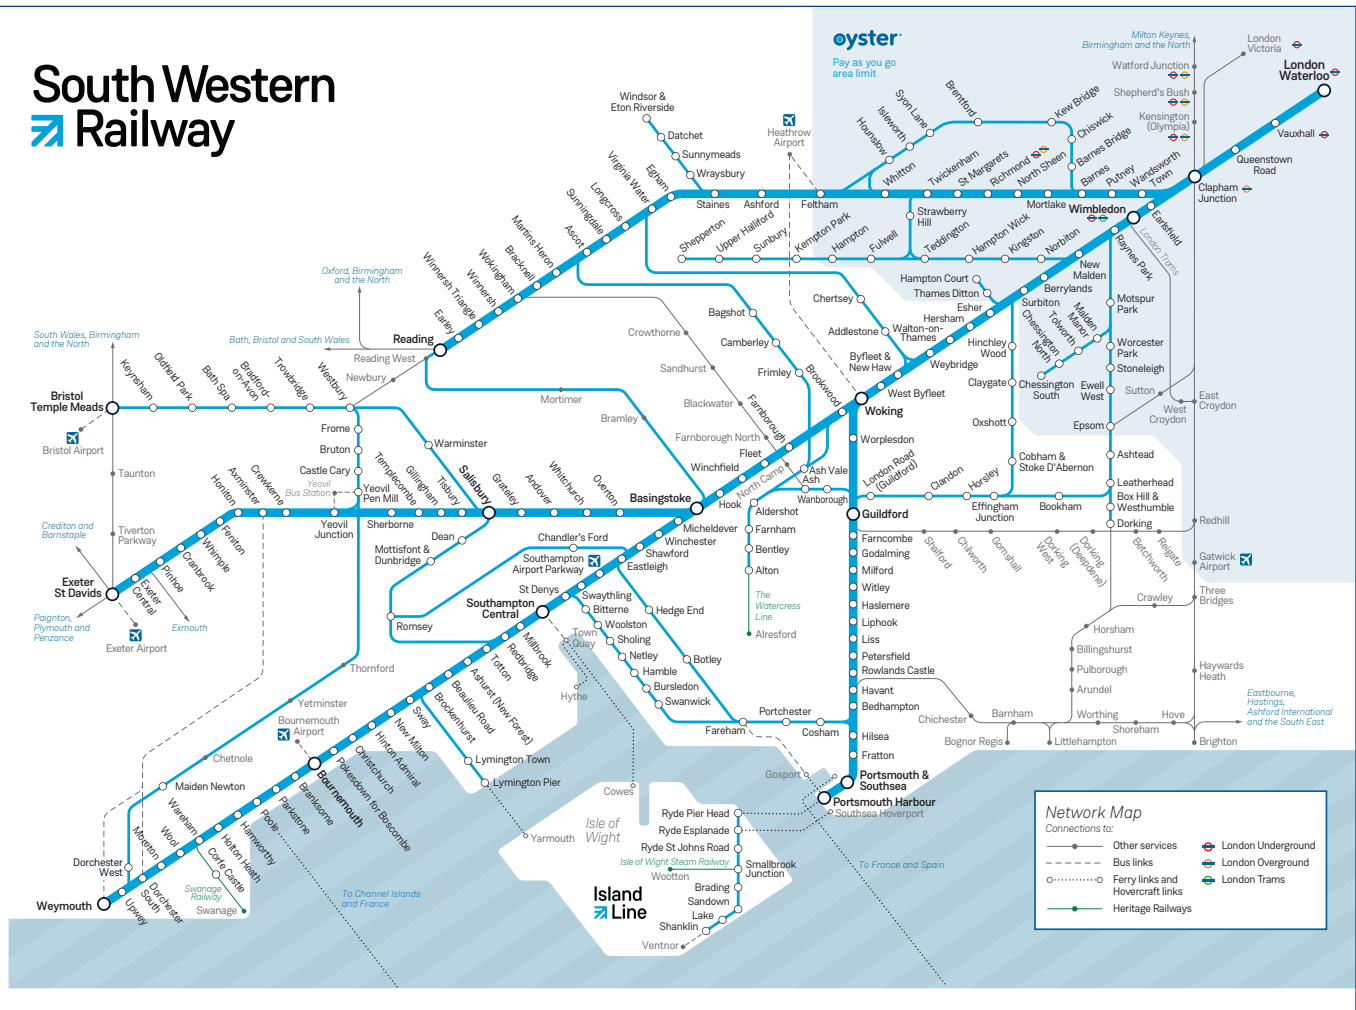

## Kingston Loop and Shepperton to London Waterloo

# South Western Railway