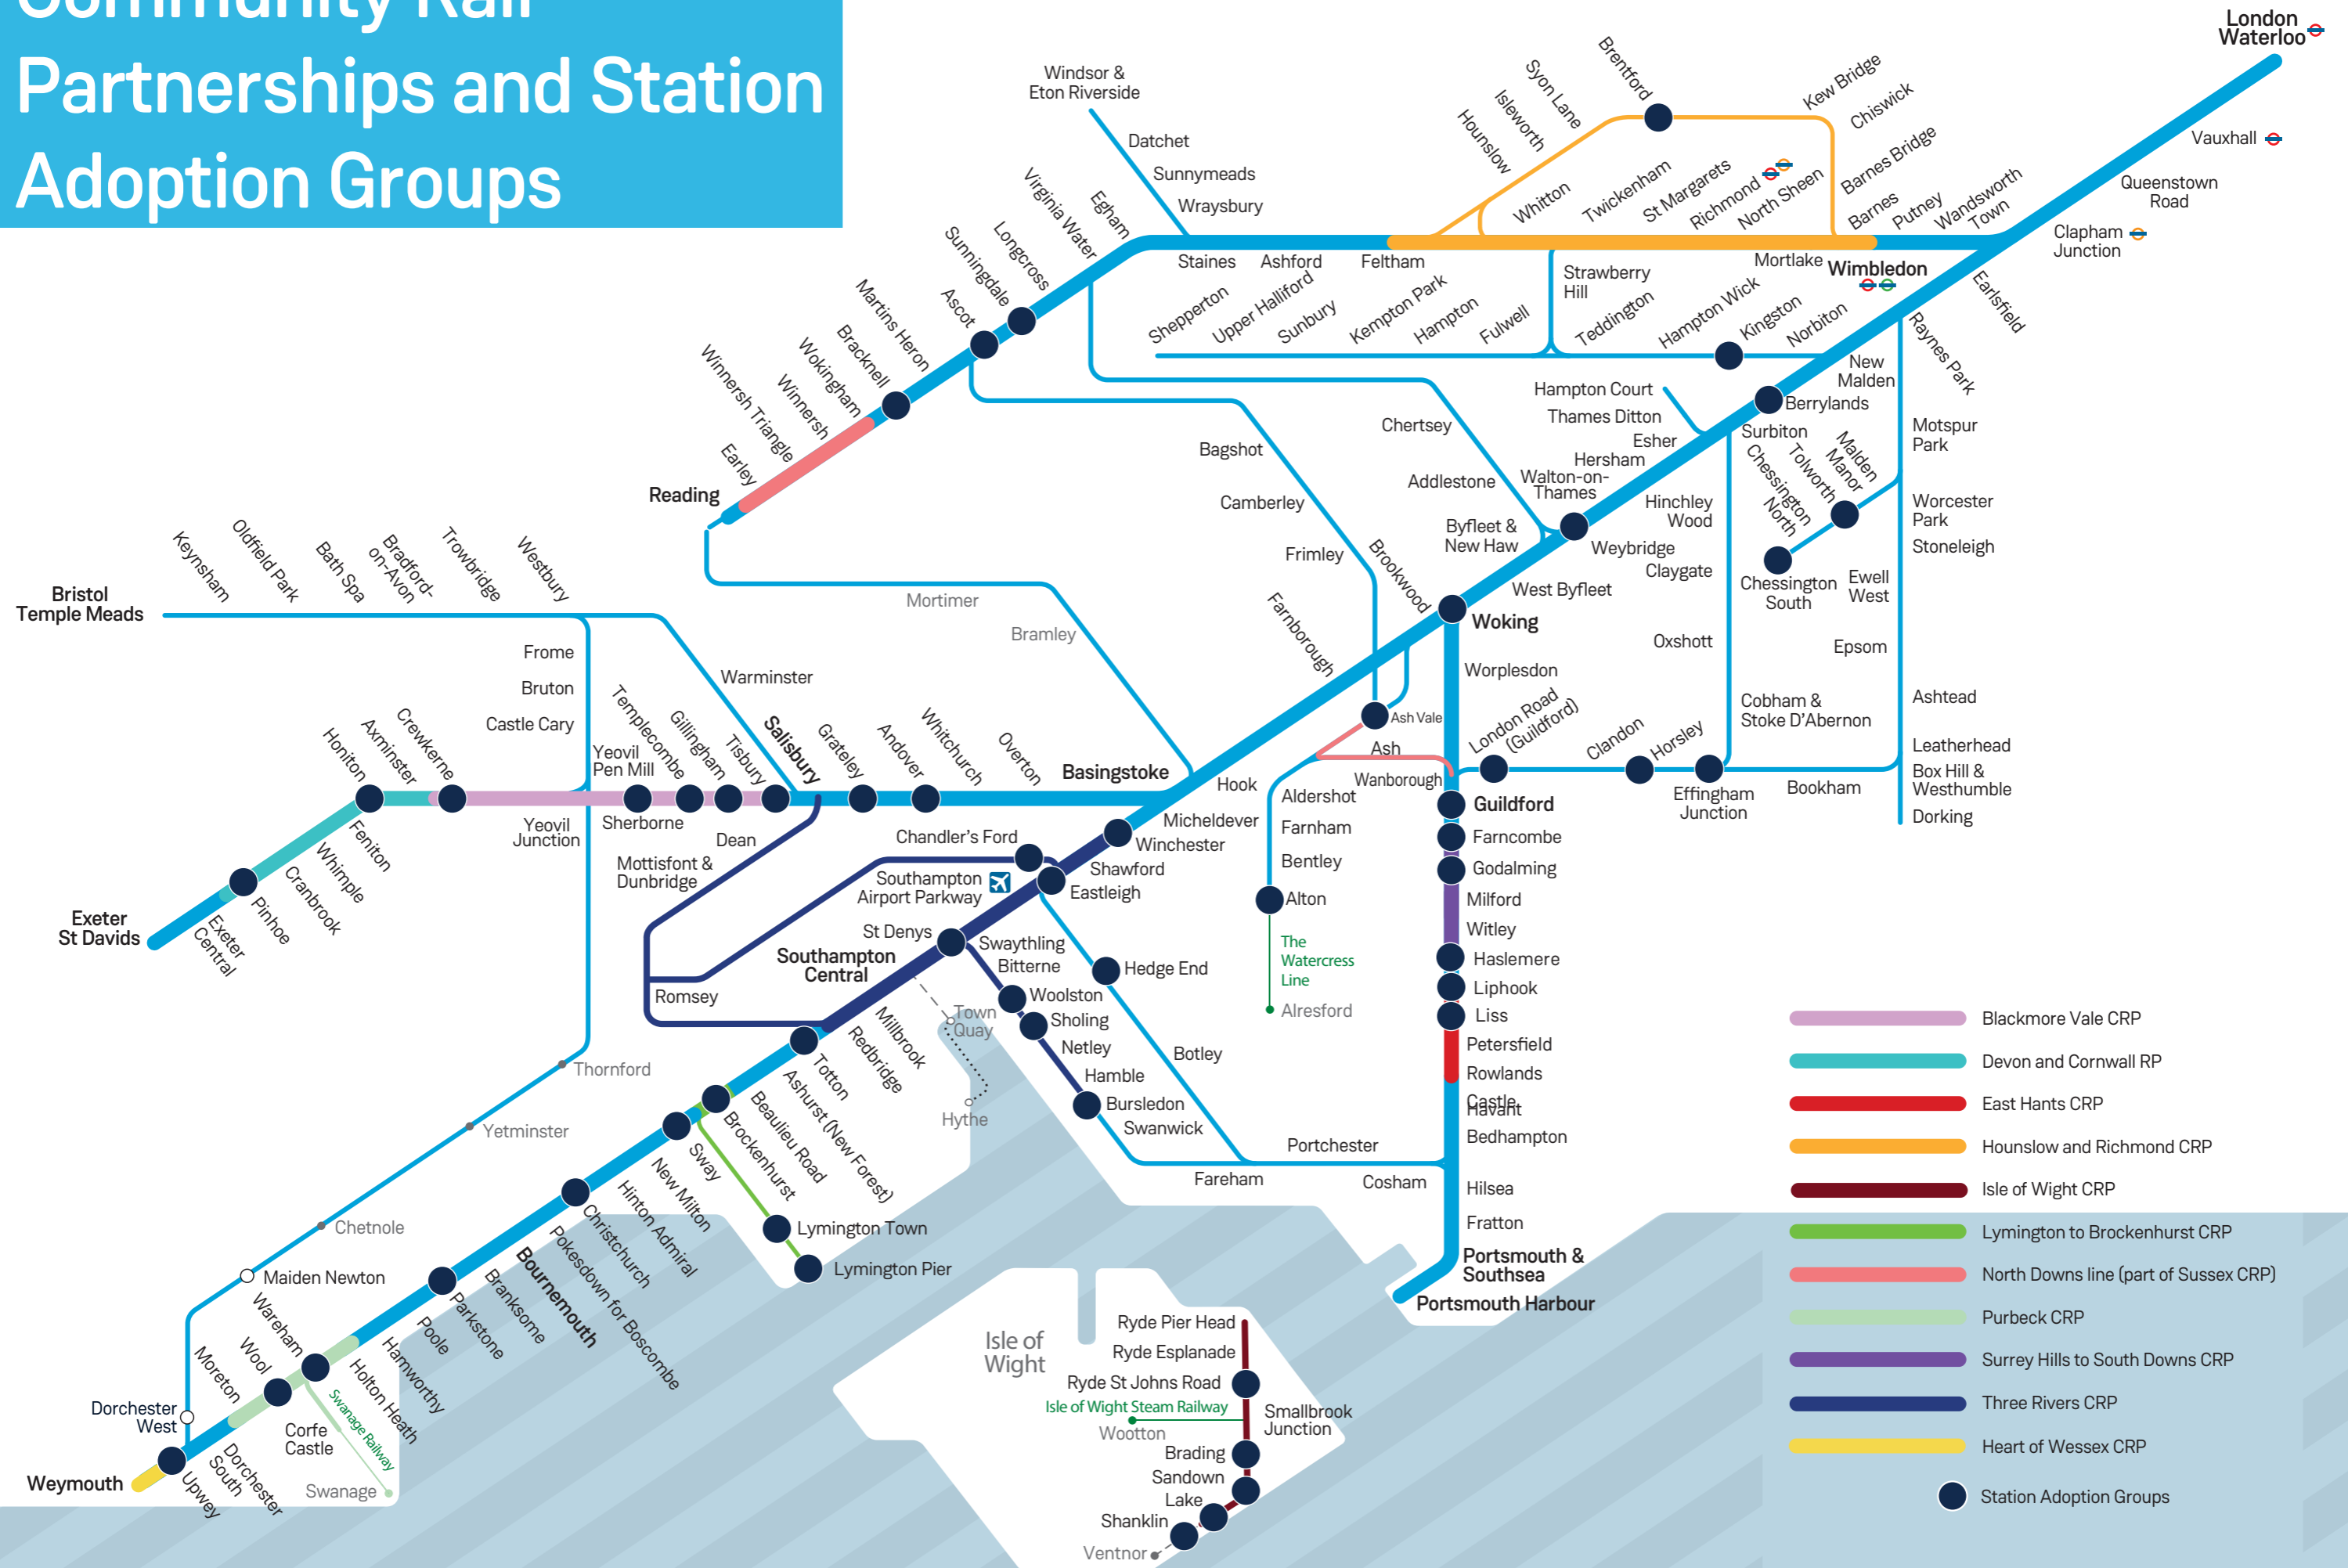

Community Rail Partnerships and Station Adoption Groups

- Blackmore Vale CRP
- Devon and Cornwall RP
- East Hants CRP
- Hounslow and Richmond CRP
- Isle of Wight CRP
- Lymington to Brockenhurst CRP
- North Downs line (part of Sussex CRP)
- Purbeck CRP
- Surrey Hills to South Downs CRP
- Three Rivers CRP
- Heart of Wessex CRP
- Station Adoption Groups