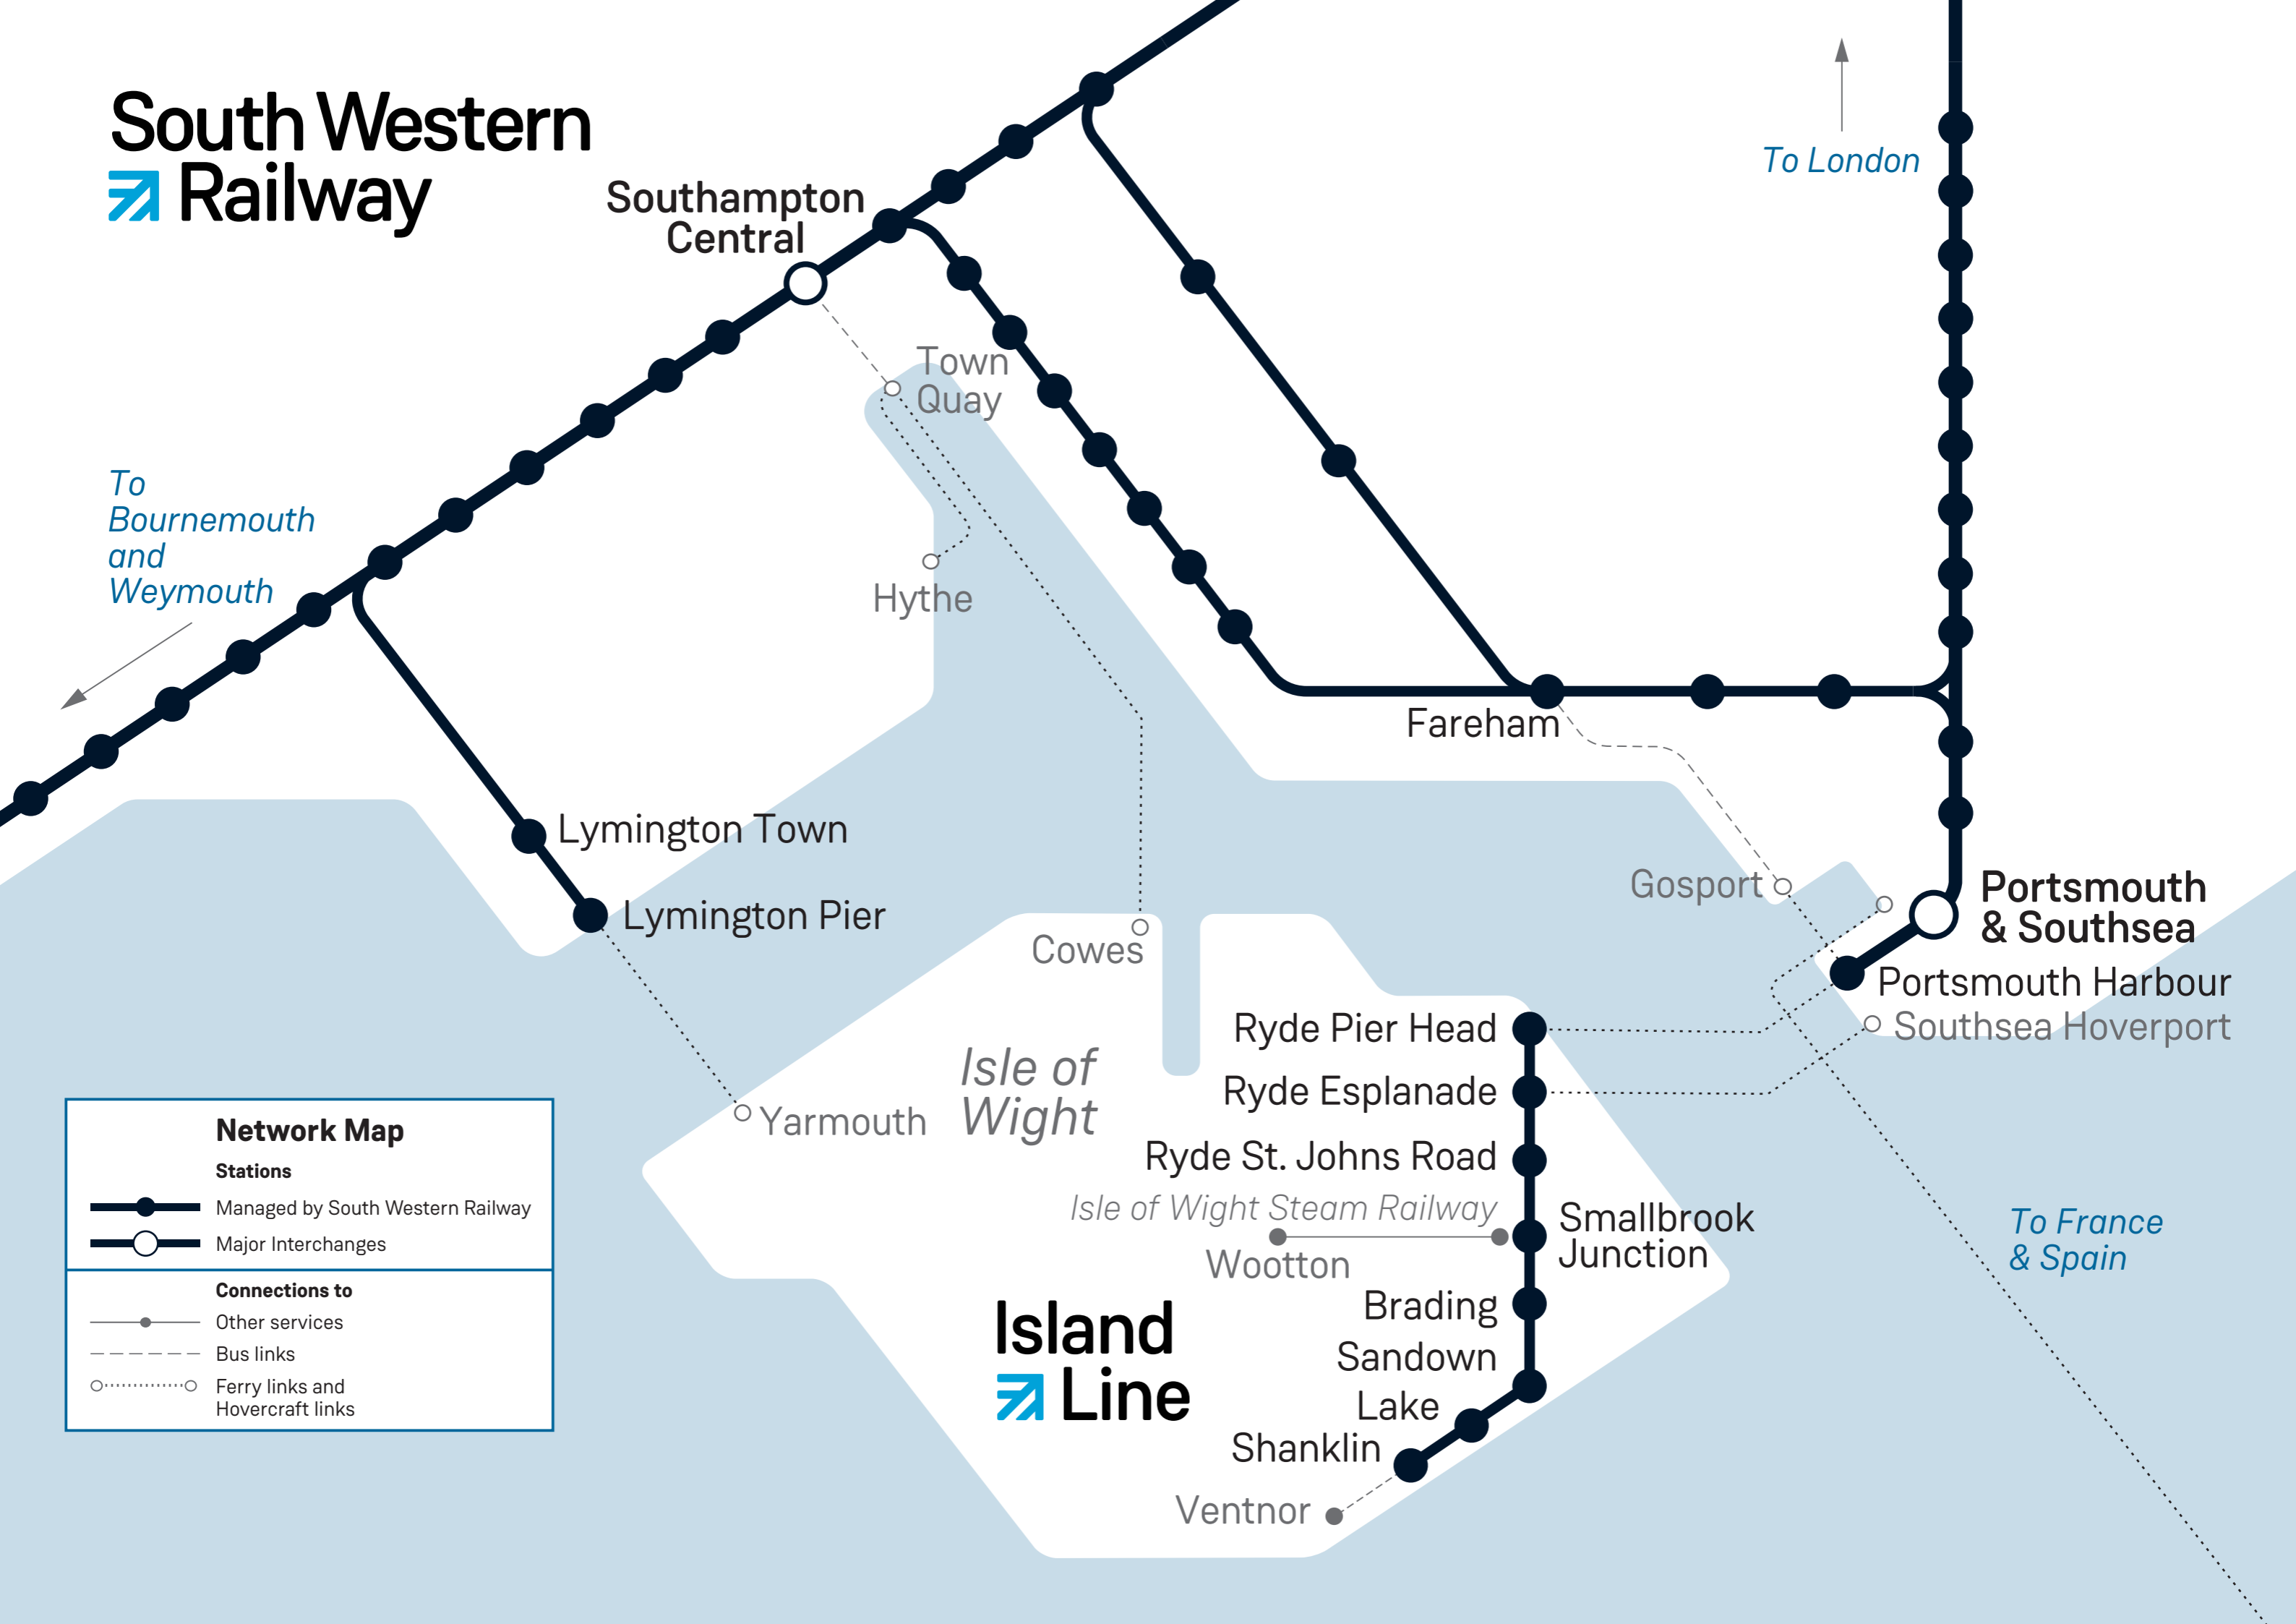

South Western Railway

To London

To Bournemouth and Weymouth

To France & Spain

Southampton Central

Town Quay

Hythe

Fareham

Lymington Town

Lymington Pier

Cowes

Gosport

Portsmouth & Southsea

Portsmouth Harbour

Southsea Hoverport

Yarmouth

Isle of Wight

Ryde Pier Head

Ryde Esplanade

Ryde St. Johns Road

Isle of Wight Steam Railway

Wootton

Smallbrook Junction

Brading

Sandown

Lake

Shanklin

Ventnor

Island Line

Network Map

Stations

- Managed by South Western Railway
- Major Interchanges