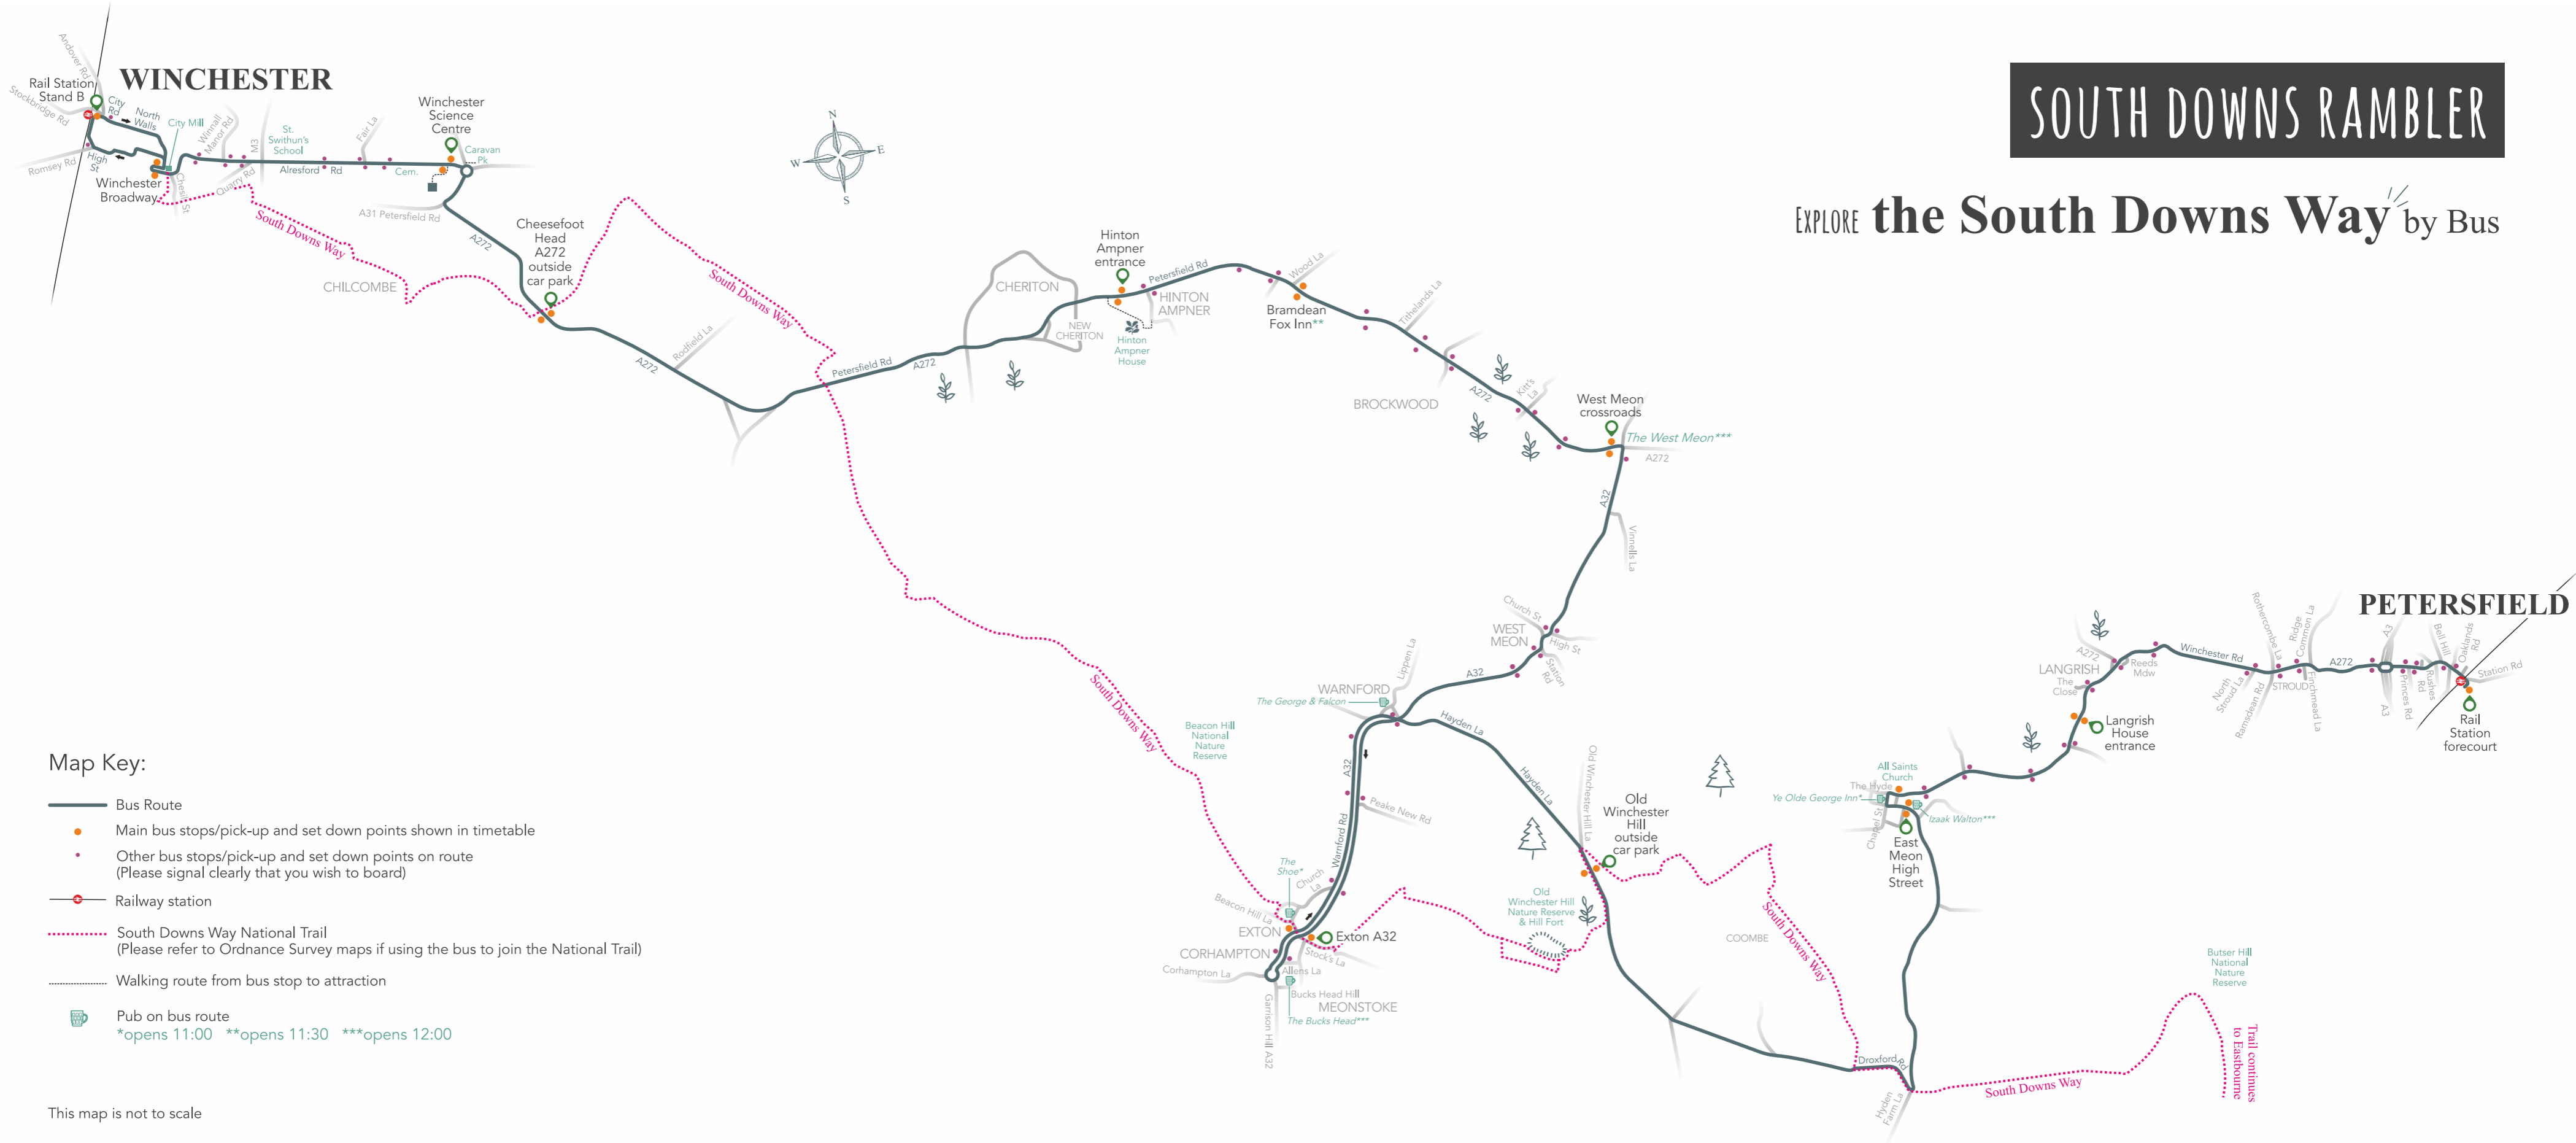

SOUTH DOWNS RAMBLER

EXPLORE **the South Downs Way** by Bus

Map Key:

- Bus Route
- Main bus stops/pick-up and set down points shown in timetable
- Other bus stops/pick-up and set down points on route (Please signal clearly that you wish to board)
- Railway station
- South Downs Way National Trail (Please refer to Ordnance Survey maps if using the bus to join the National Trail)
- Walking route from bus stop to attraction
- Pub on bus route
*opens 11:00 **opens 11:30 ***opens 12:00

This map is not to scale