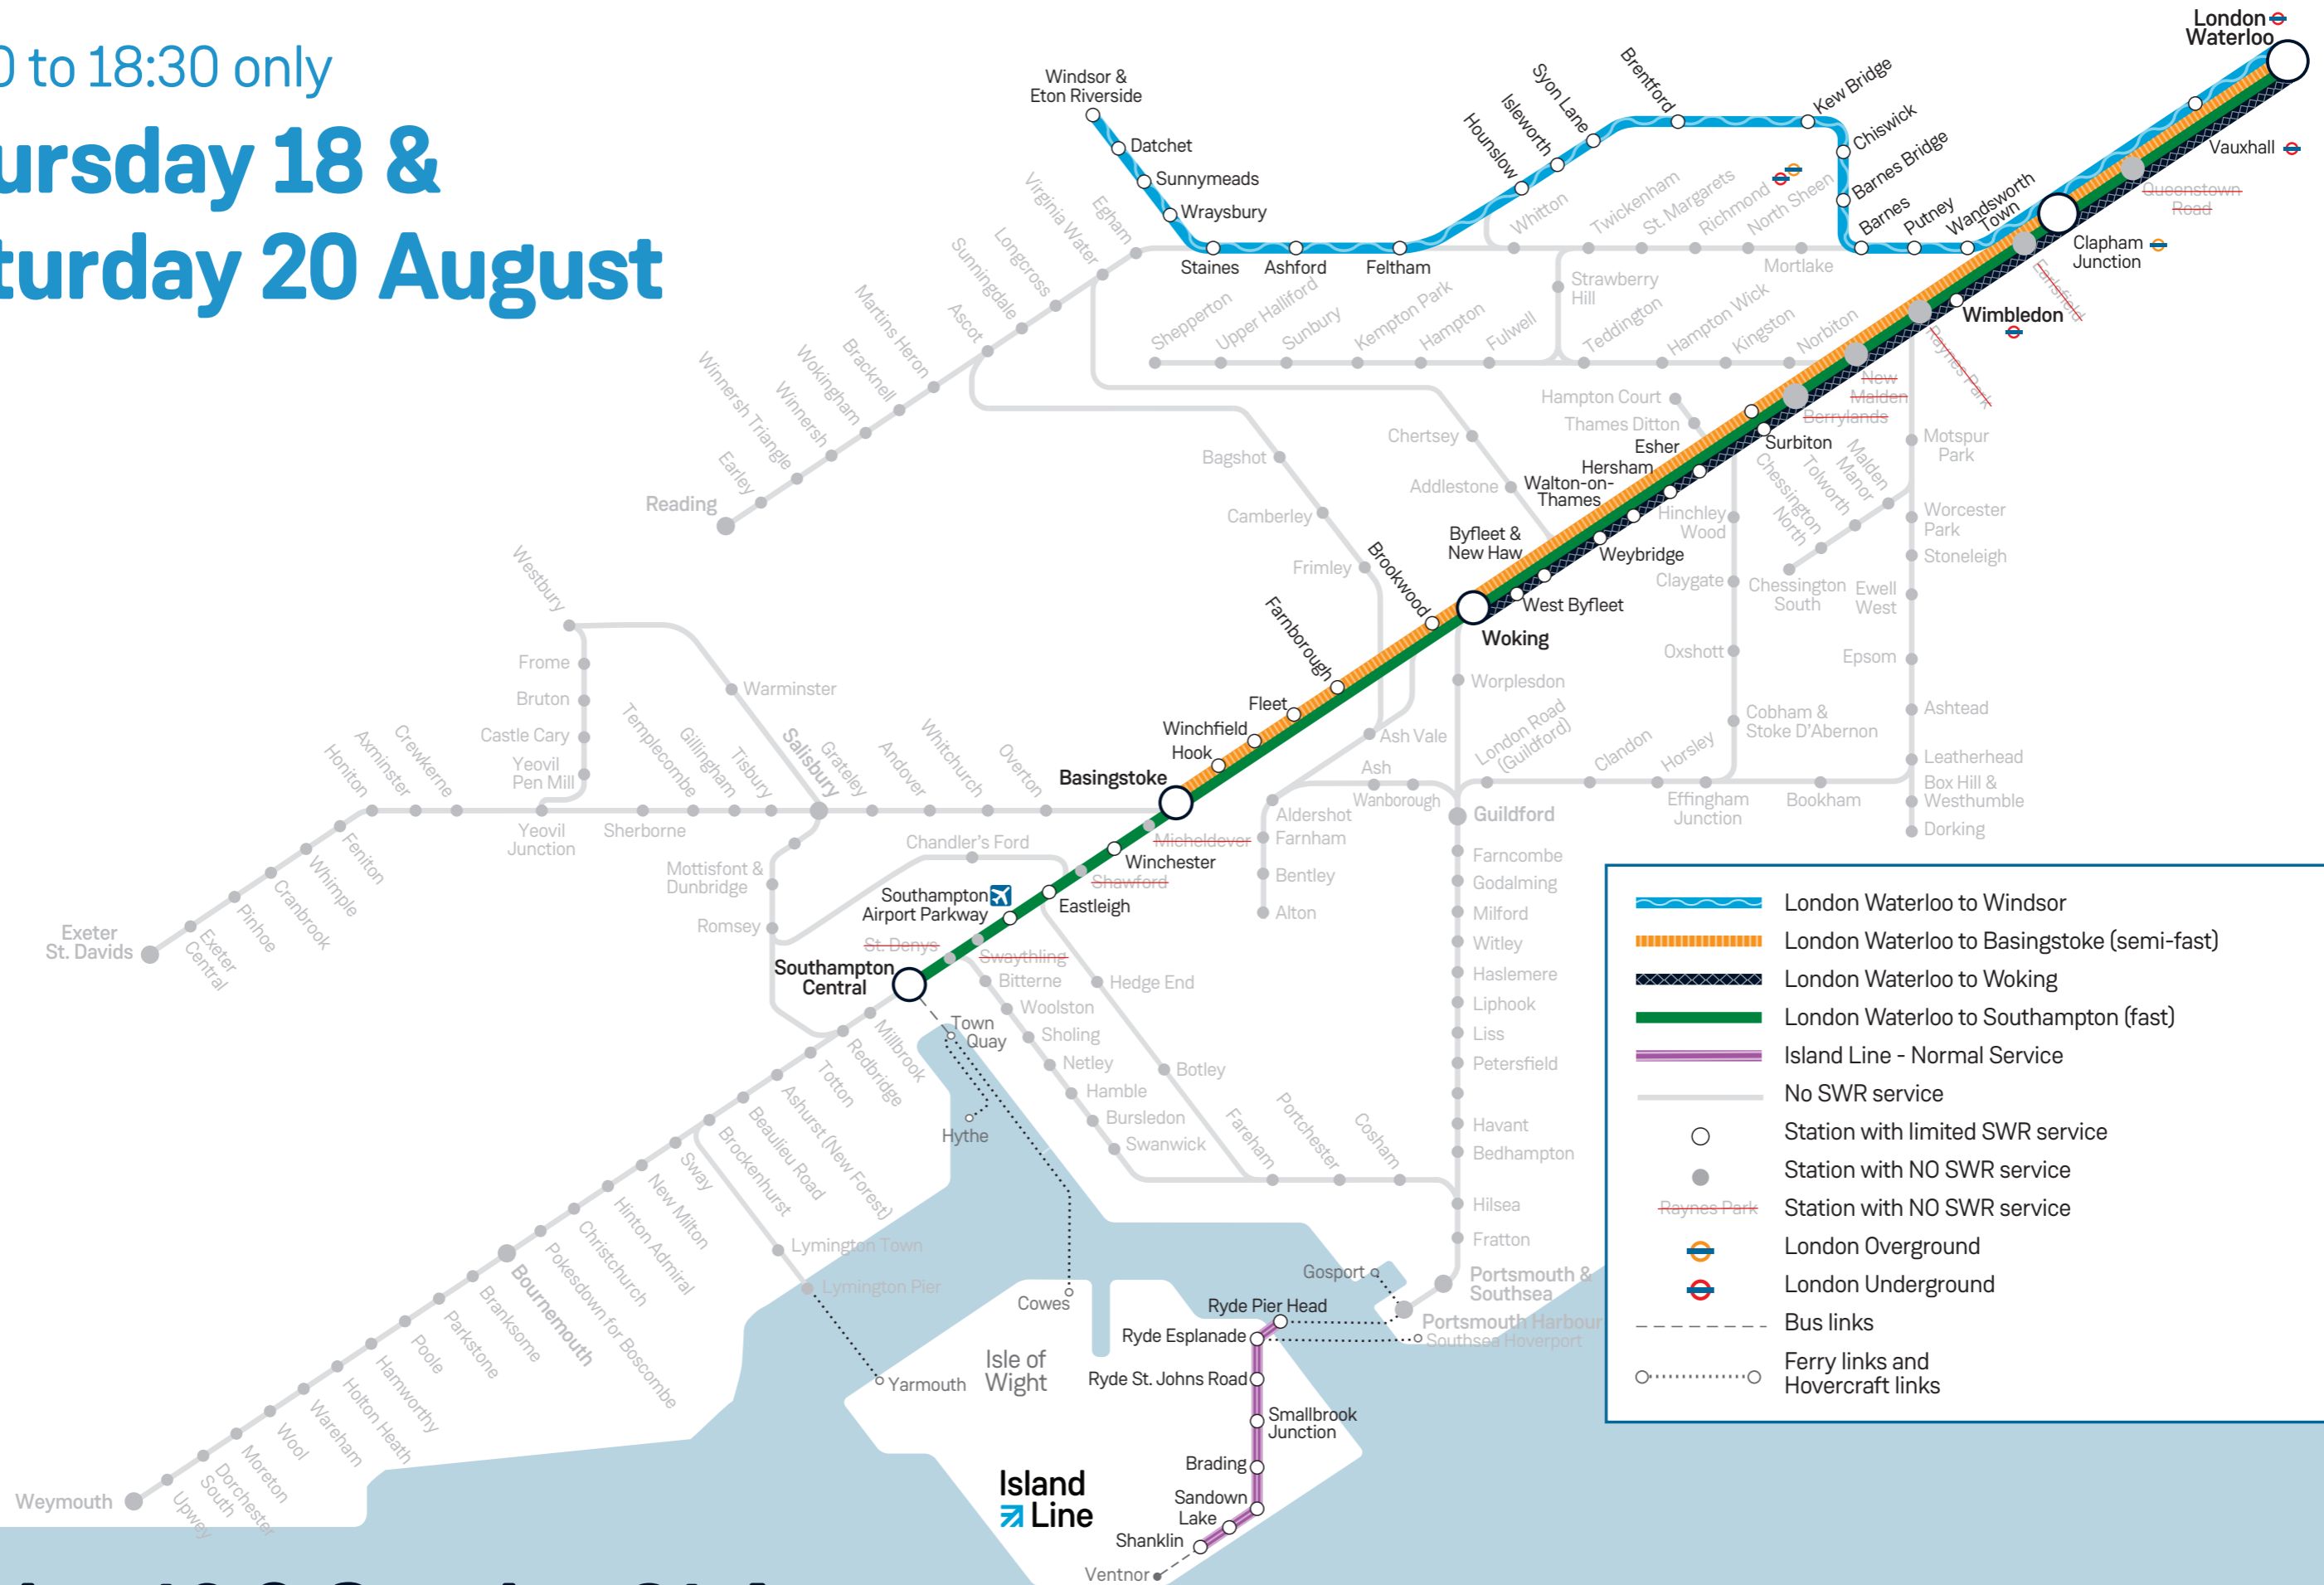

STRIKE DAY SERVICES

07:30 to 18:30 only

**Thursday 18 &
Saturday 20 August**

	London Waterloo to Windsor
	London Waterloo to Basingstoke (semi-fast)
	London Waterloo to Woking
	London Waterloo to Southampton (fast)
	Island Line - Normal Service
	No SWR service
	Station with limited SWR service
	Station with NO SWR service
	Station with NO SWR service
	London Overground
	London Underground
	Bus links
	Ferry links and Hovercraft links

Friday 19 & Sunday 21 August

First trains will start later than usual and be very busy.