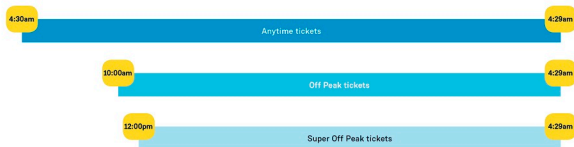

Which Ticket?

Summary for journeys to/from London Waterloo.

Please use a journey planner to check when Off Peak and Super Off Peak tickets are valid for travel.

TO WATERLOO - MONDAY - FRIDAY

FROM LONDON WATERLOO - MONDAY - FRIDAY

TO WATERLOO - SATURDAY, SUNDAY & PUBLIC HOLIDAYS

FROM LONDON WATERLOO - SATURDAY, SUNDAY & PUBLIC HOLIDAYS