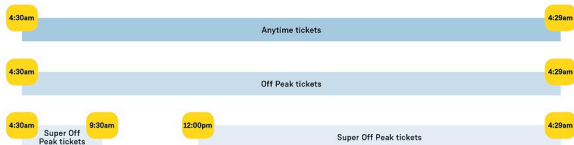

Which Ticket?

Summary for journeys to/from London Waterloo.

Please use a journey planner to check when Off Peak and Super Off Peak tickets are valid for travel.

TO WATERLOO - MONDAY - FRIDAY

FROM LONDON WATERLOO - MONDAY - FRIDAY

TO WATERLOO - SATURDAY, SUNDAY & PUBLIC HOLIDAYS

FROM LONDON WATERLOO - SATURDAY, SUNDAY & PUBLIC HOLIDAYS