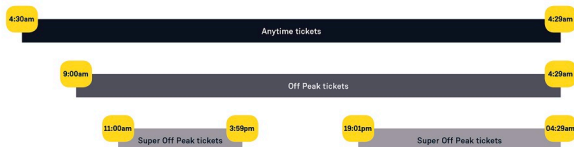

Which Ticket?

Summary for journeys to/from London Waterloo.

Please use a journey planner to check when Off Peak and Super Off Peak tickets are valid for travel.

TO WATERLOO - MONDAY - FRIDAY

FROM LONDON WATERLOO - MONDAY - FRIDAY

TO WATERLOO - SATURDAY, SUNDAY & PUBLIC HOLIDAYS

FROM LONDON WATERLOO - SATURDAY, SUNDAY & PUBLIC HOLIDAYS