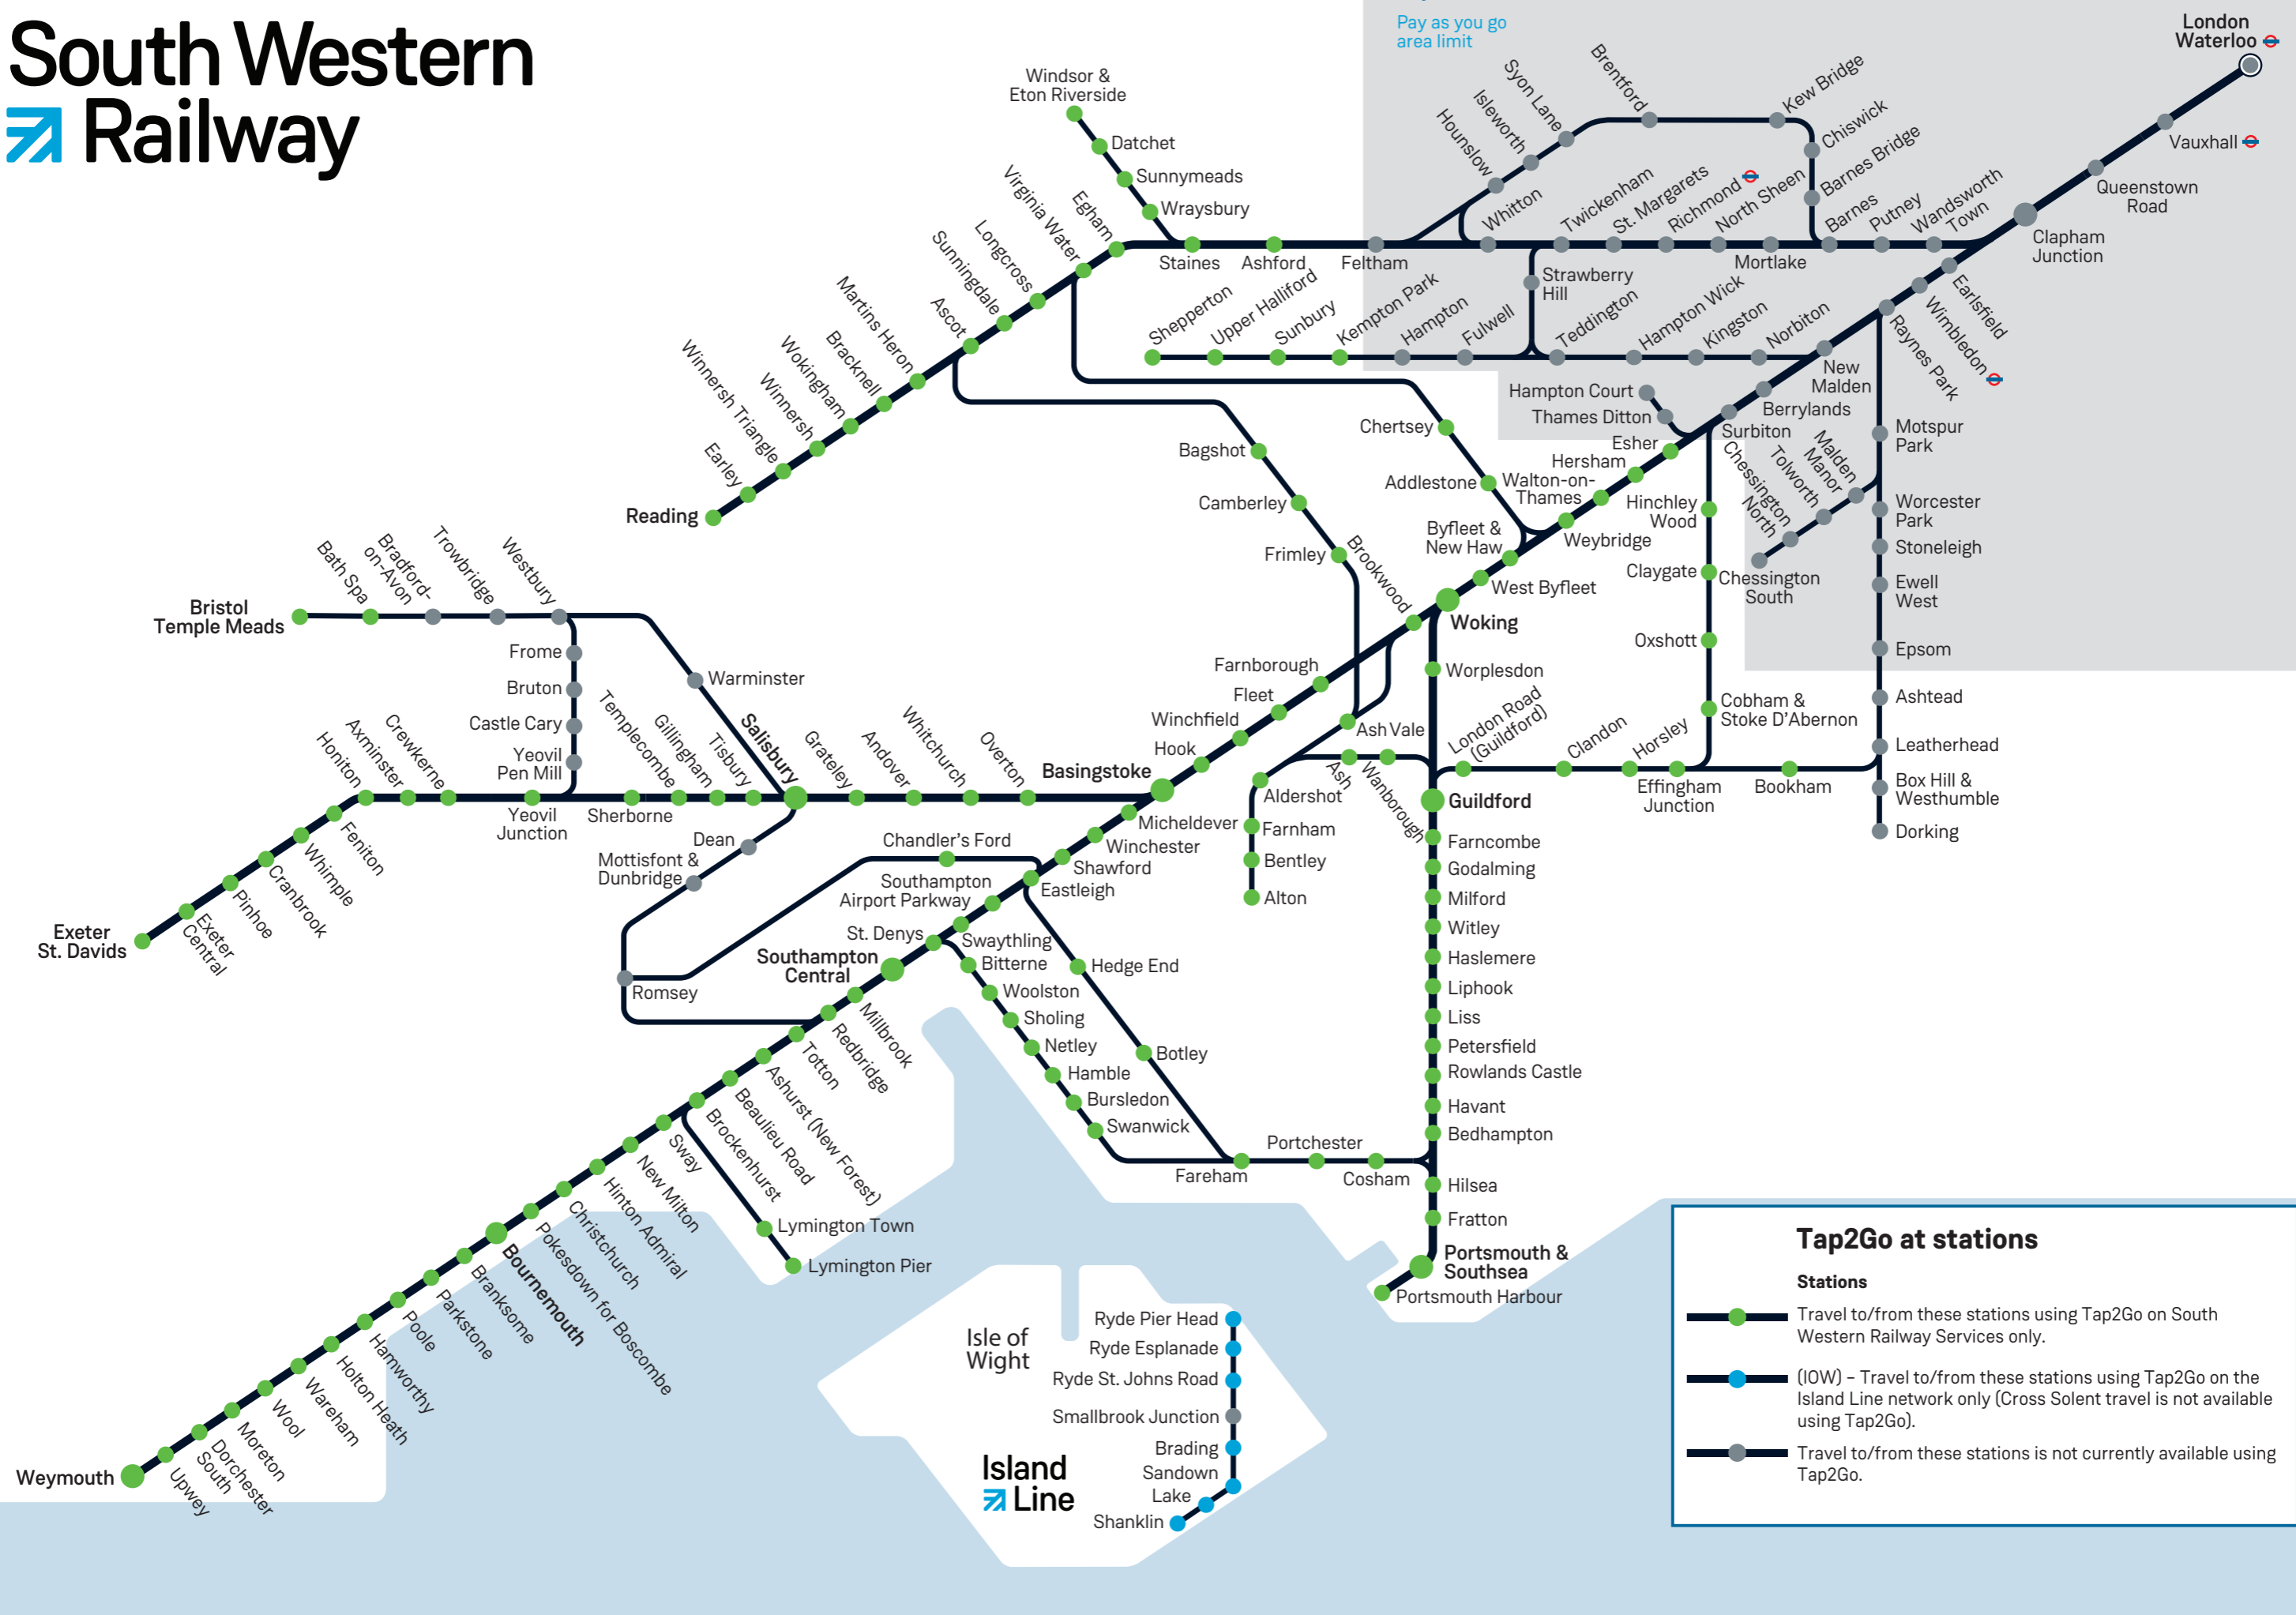

South Western Railway

oyster
Pay as you go
area limit

Tap2Go at stations

Stations

-  Travel to/from these stations using Tap2Go on South Western Railway Services only.
-  (IOW) - Travel to/from these stations using Tap2Go on the Island Line network only (Cross Solent travel is not available using Tap2Go).
-  Travel to/from these stations is not currently available using Tap2Go.