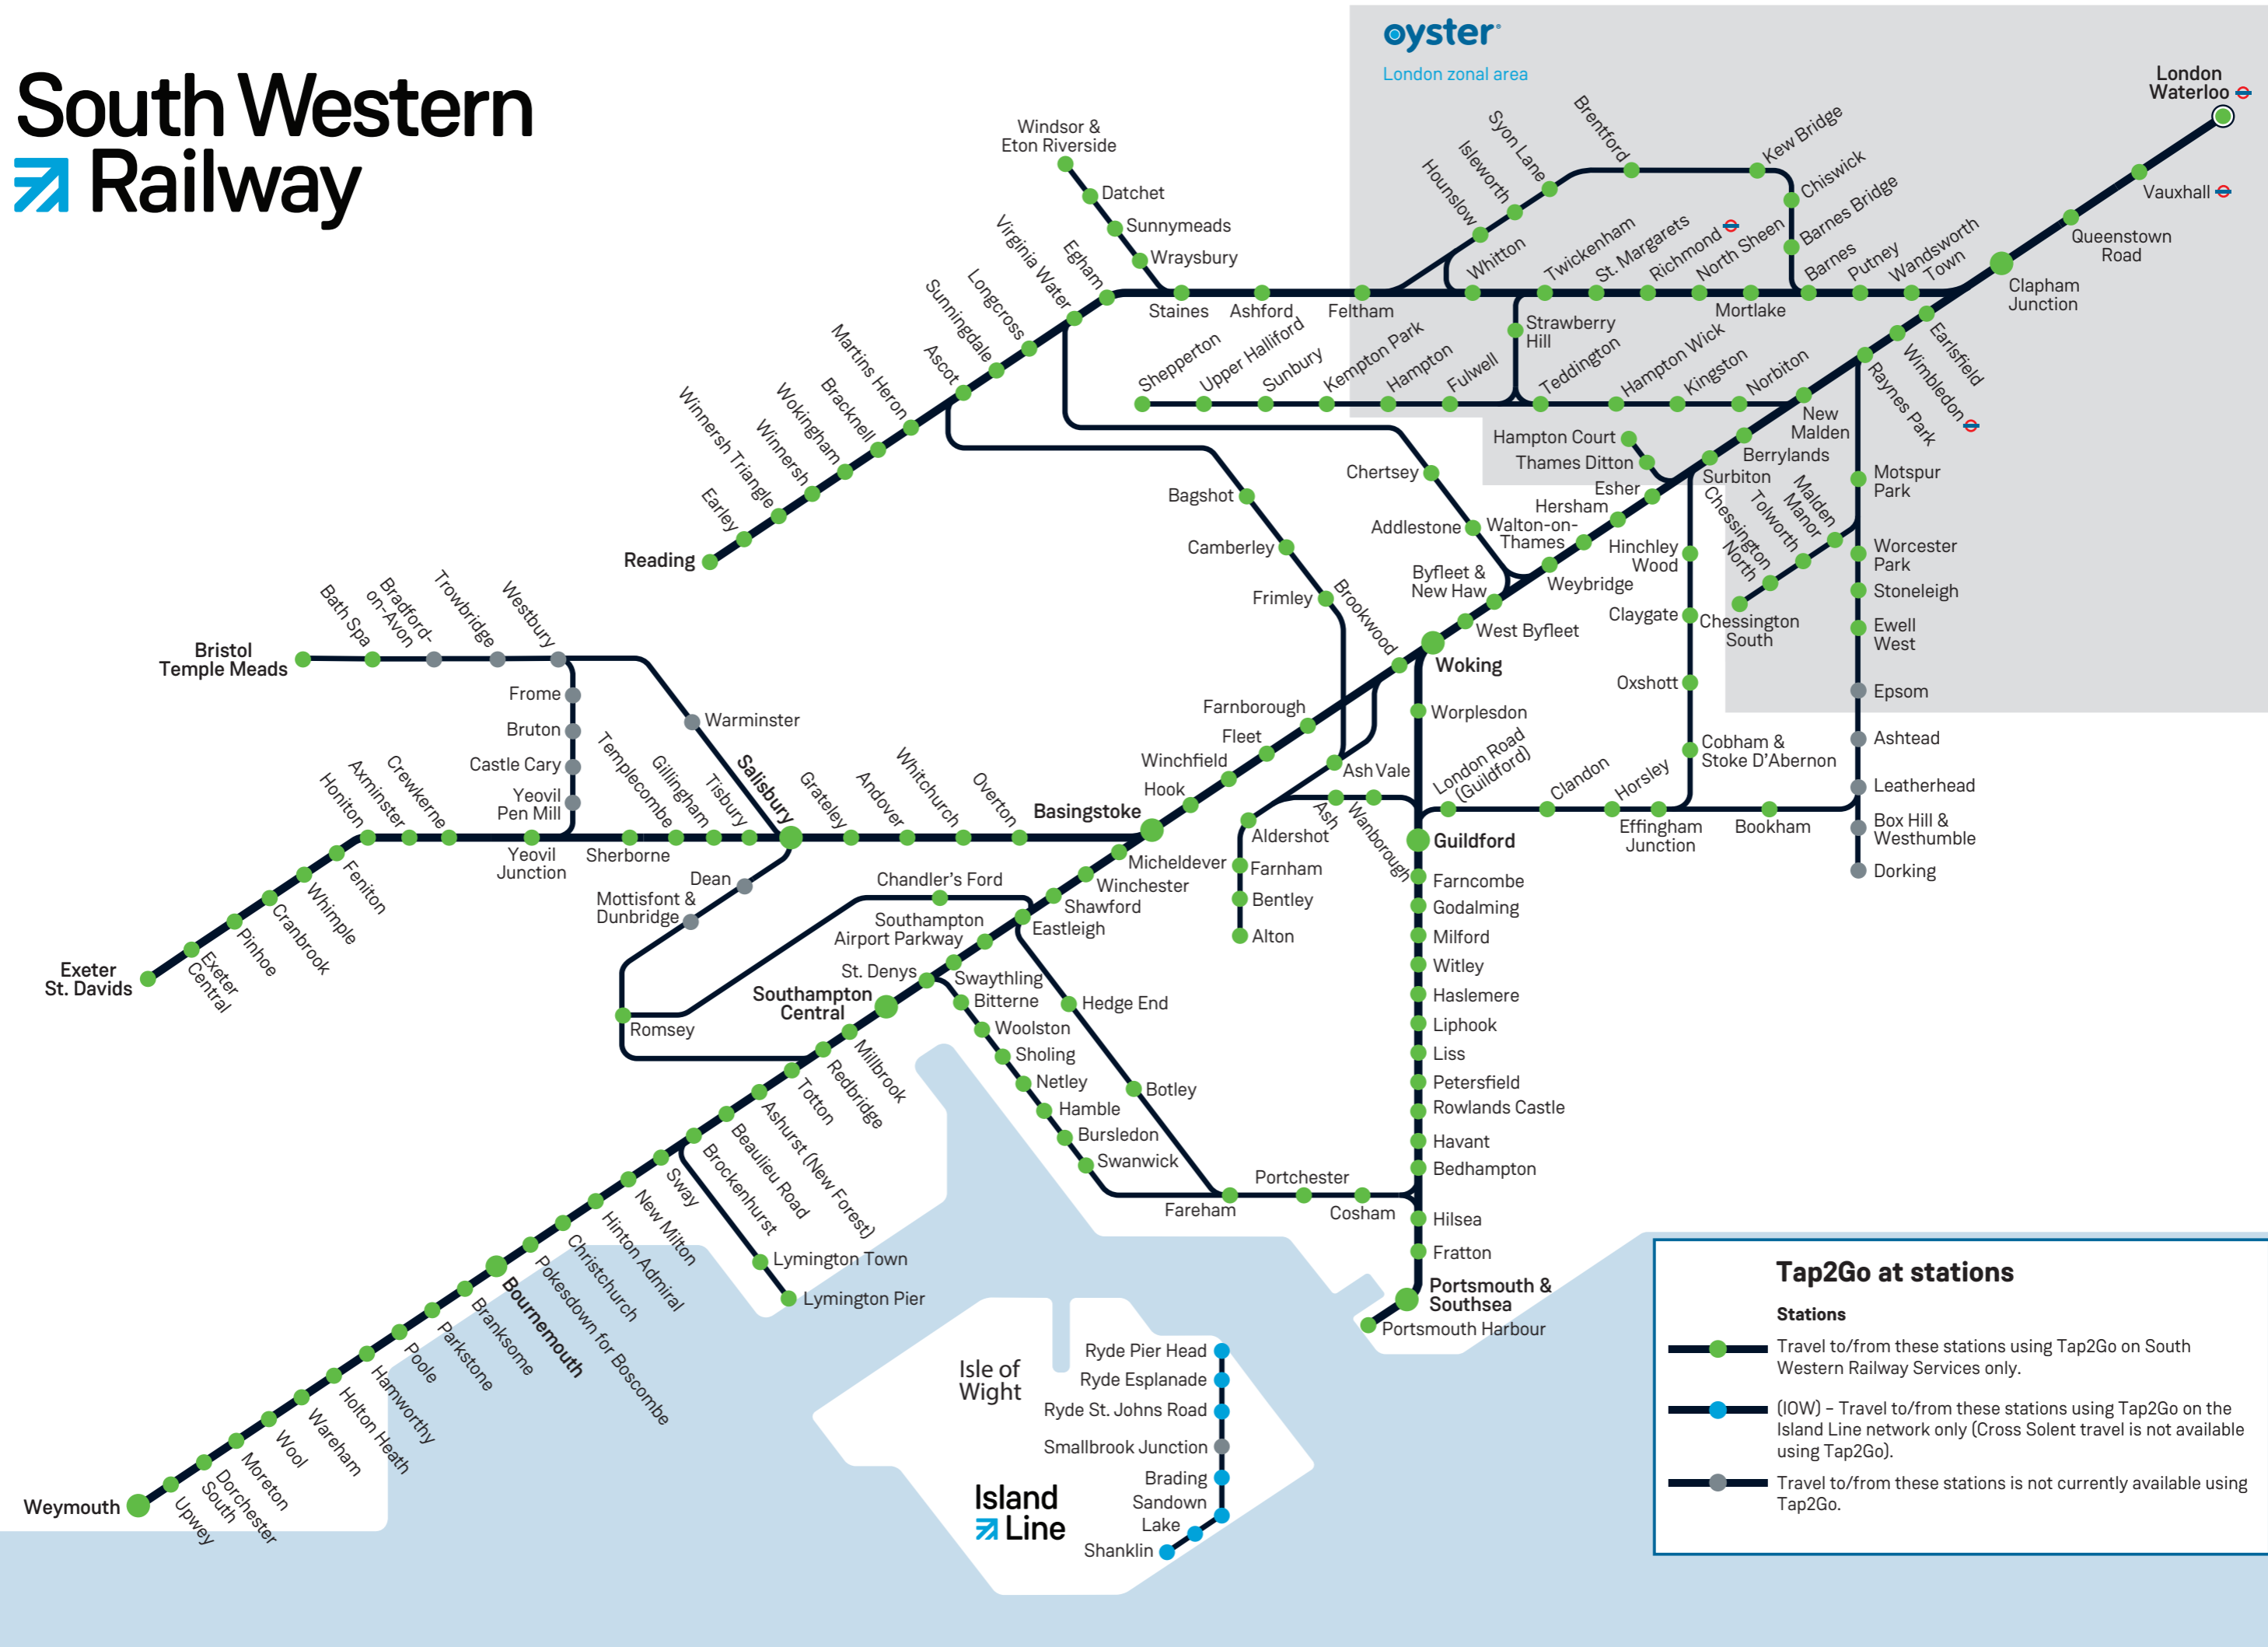

South Western Railway

Tap2Go at stations

Stations

- 
 Travel to/from these stations using Tap2Go on South Western Railway Services only.
- 
 (IOW) - Travel to/from these stations using Tap2Go on the Island Line network only (Cross Solent travel is not available using Tap2Go).
- 
 Travel to/from these stations is not currently available using Tap2Go.