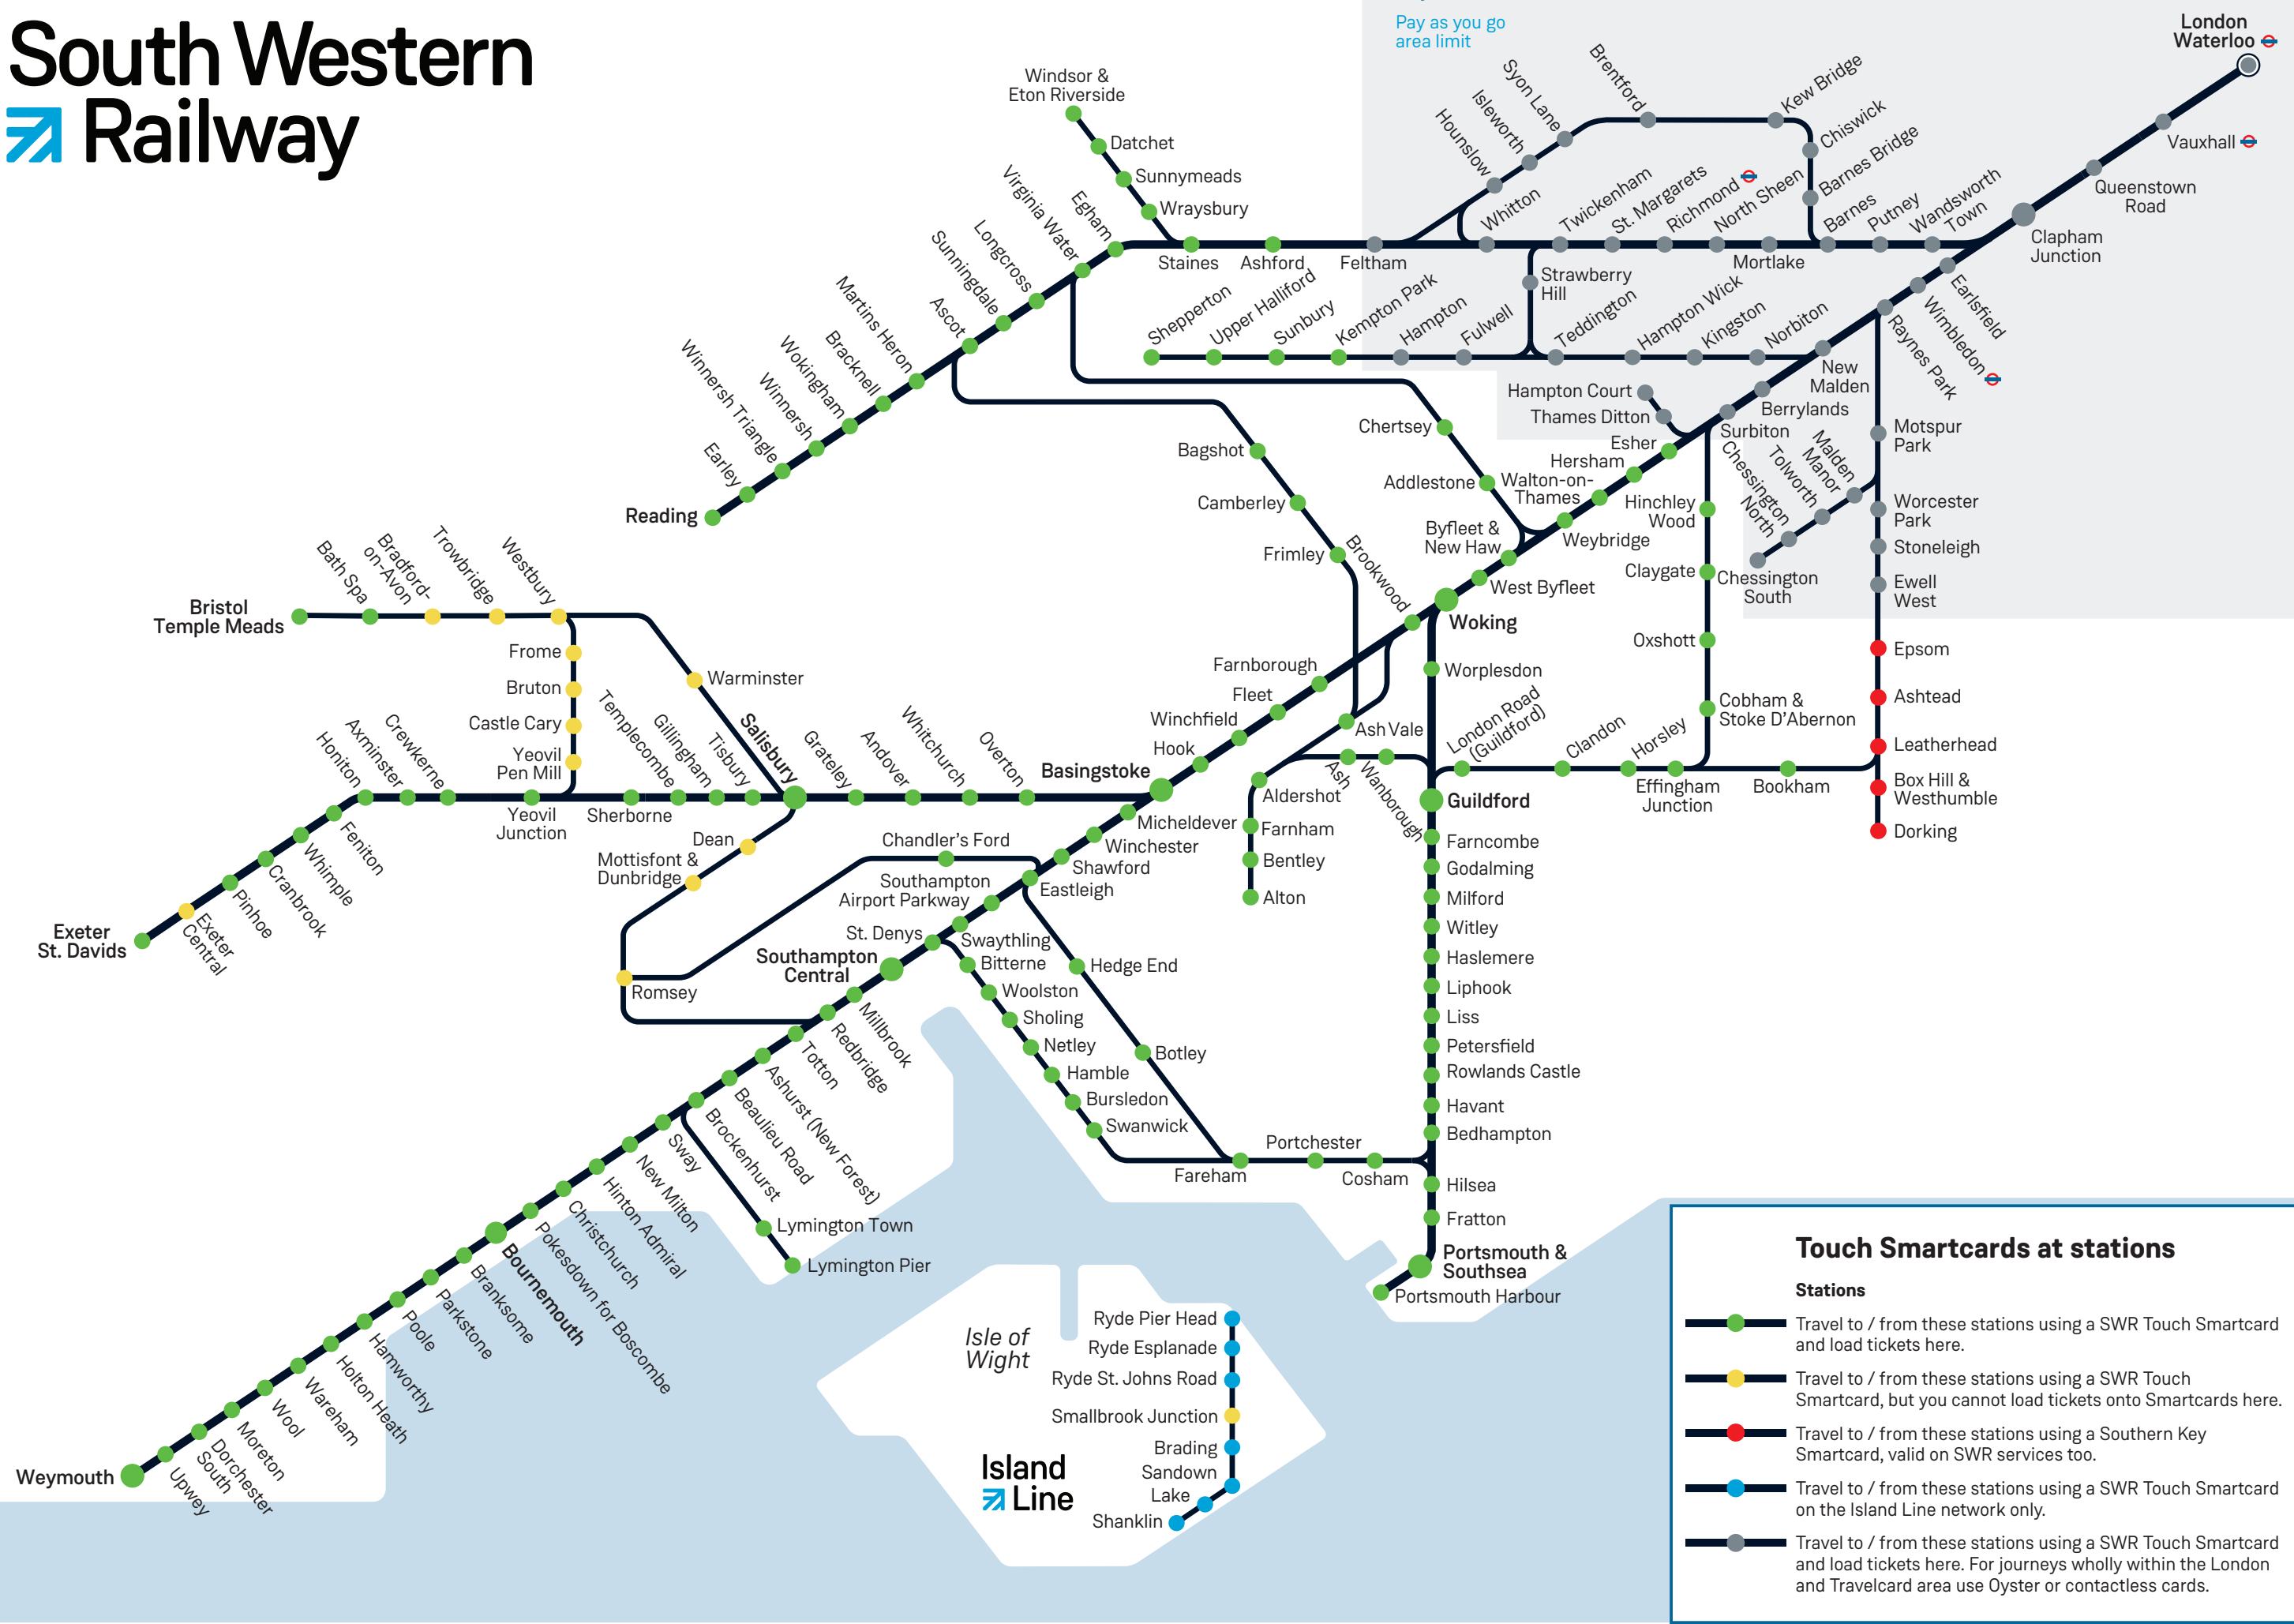

South Western Railway

Pay as you go
area limit

Touch Smartcards at stations

Stations

- Travel to / from these stations using a SWR Touch Smartcard and load tickets here.
- Travel to / from these stations using a SWR Touch Smartcard, but you cannot load tickets onto Smartcards here.
- Travel to / from these stations using a Southern Key Smartcard, valid on SWR services too.
- Travel to / from these stations using a SWR Touch Smartcard on the Island Line network only.
- Travel to / from these stations using a SWR Touch Smartcard and load tickets here. For journeys wholly within the London and Travelcard area use Oyster or contactless cards.