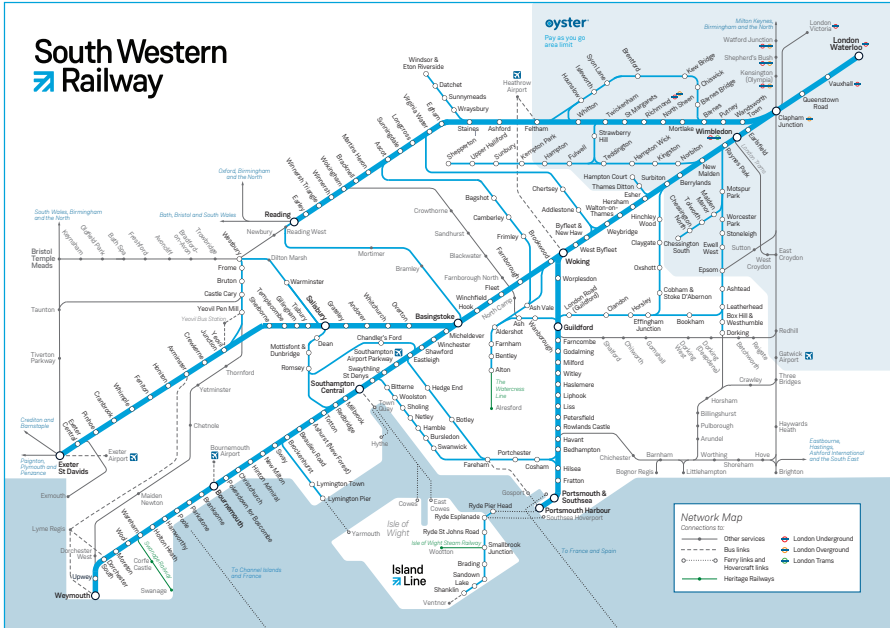

South Western Railway

Most journeys shown in this timetable are direct trains, shown in **bold type**. However, you may be able to make other journeys or reach your destination more quickly by changing trains. To help you find these alternative trains, we show them in the timetable with *light italic type*. A letter against the time will show where you need to change trains – please check the ‘Notes’ section for an explanation of these letters.

Please allow plenty of time to change trains. At most stations you will need to allow at least five minutes. You will need longer at some stations, and this is shown in the ‘Station information’ table in this timetable. For example ⑩ means you should allow 10 minutes to change trains at this station.