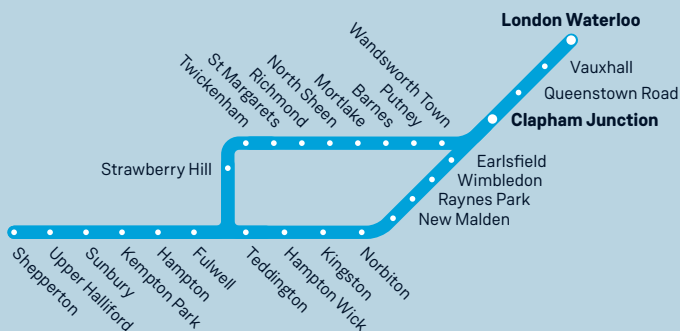

## Kingston Loop and Shepperton to London Waterloo

## Your timetable

This timetable shows the full service between **Shepperton, Kingston and London Waterloo, and services between Kingston, Teddington and London Waterloo via Richmond.**