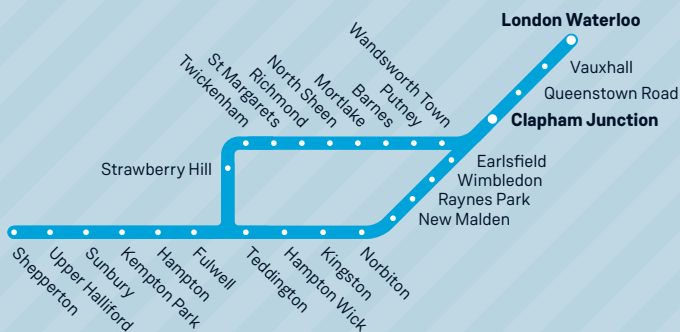

## Kingston Loop and Shepperton to London Waterloo

### Train times

11 September to 5 November 2021

South Western  
Railway

## Your timetable

This timetable shows the full service between **Shepperton, Kingston and London Waterloo, and services between Kingston, Teddington and London Waterloo via Richmond.**