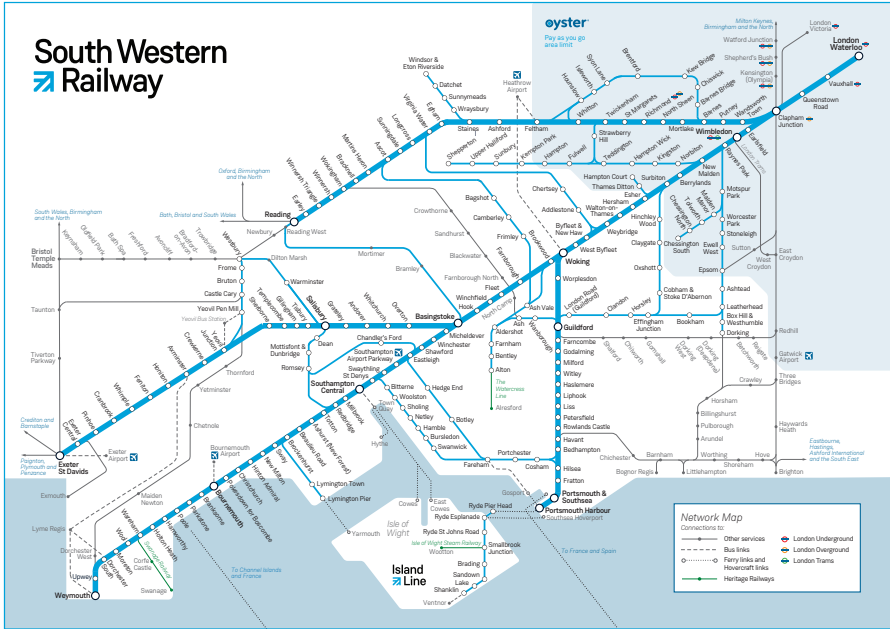

South Western Railway

Changing trains

Most journeys shown in this timetable are direct trains, shown in **bold type**. However, you may be able to make other journeys or reach your destination more quickly by changing trains. To help you find these alternative trains, we show them in the timetable with *light italic type*. A letter against the time will show where you need to change trains – please check the ‘Notes’ section for an explanation of these letters.

Please allow plenty of time to change trains. At most stations you will need to allow at least five minutes. You will need longer at some stations, and this is shown in the ‘Station information’ table in this timetable. For example ⑩ means you should allow 10 minutes to change trains at this station.