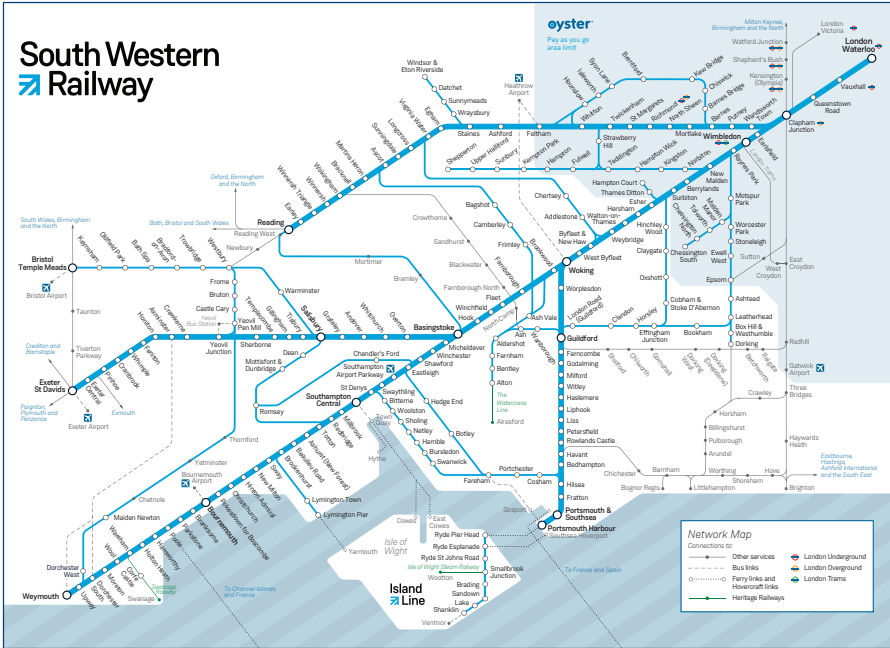

South Western Railway

Changing trains

Most journeys shown in this timetable are direct trains, shown in **bold type**. However, you may be able to make other journeys or reach your destination more quickly by changing trains. To help you find these alternative trains, we show them in *light italic type*. A letter against the time will show where you need to change trains – please check the ‘Notes’ section for an explanation of these letters.

Please allow plenty of time to change trains. At most stations you will need to allow at least five minutes. You will need longer at some stations, and this is shown in the ‘Station information’ table in this timetable. For example Ⓟ means you should allow 10 minutes to change trains at this station.