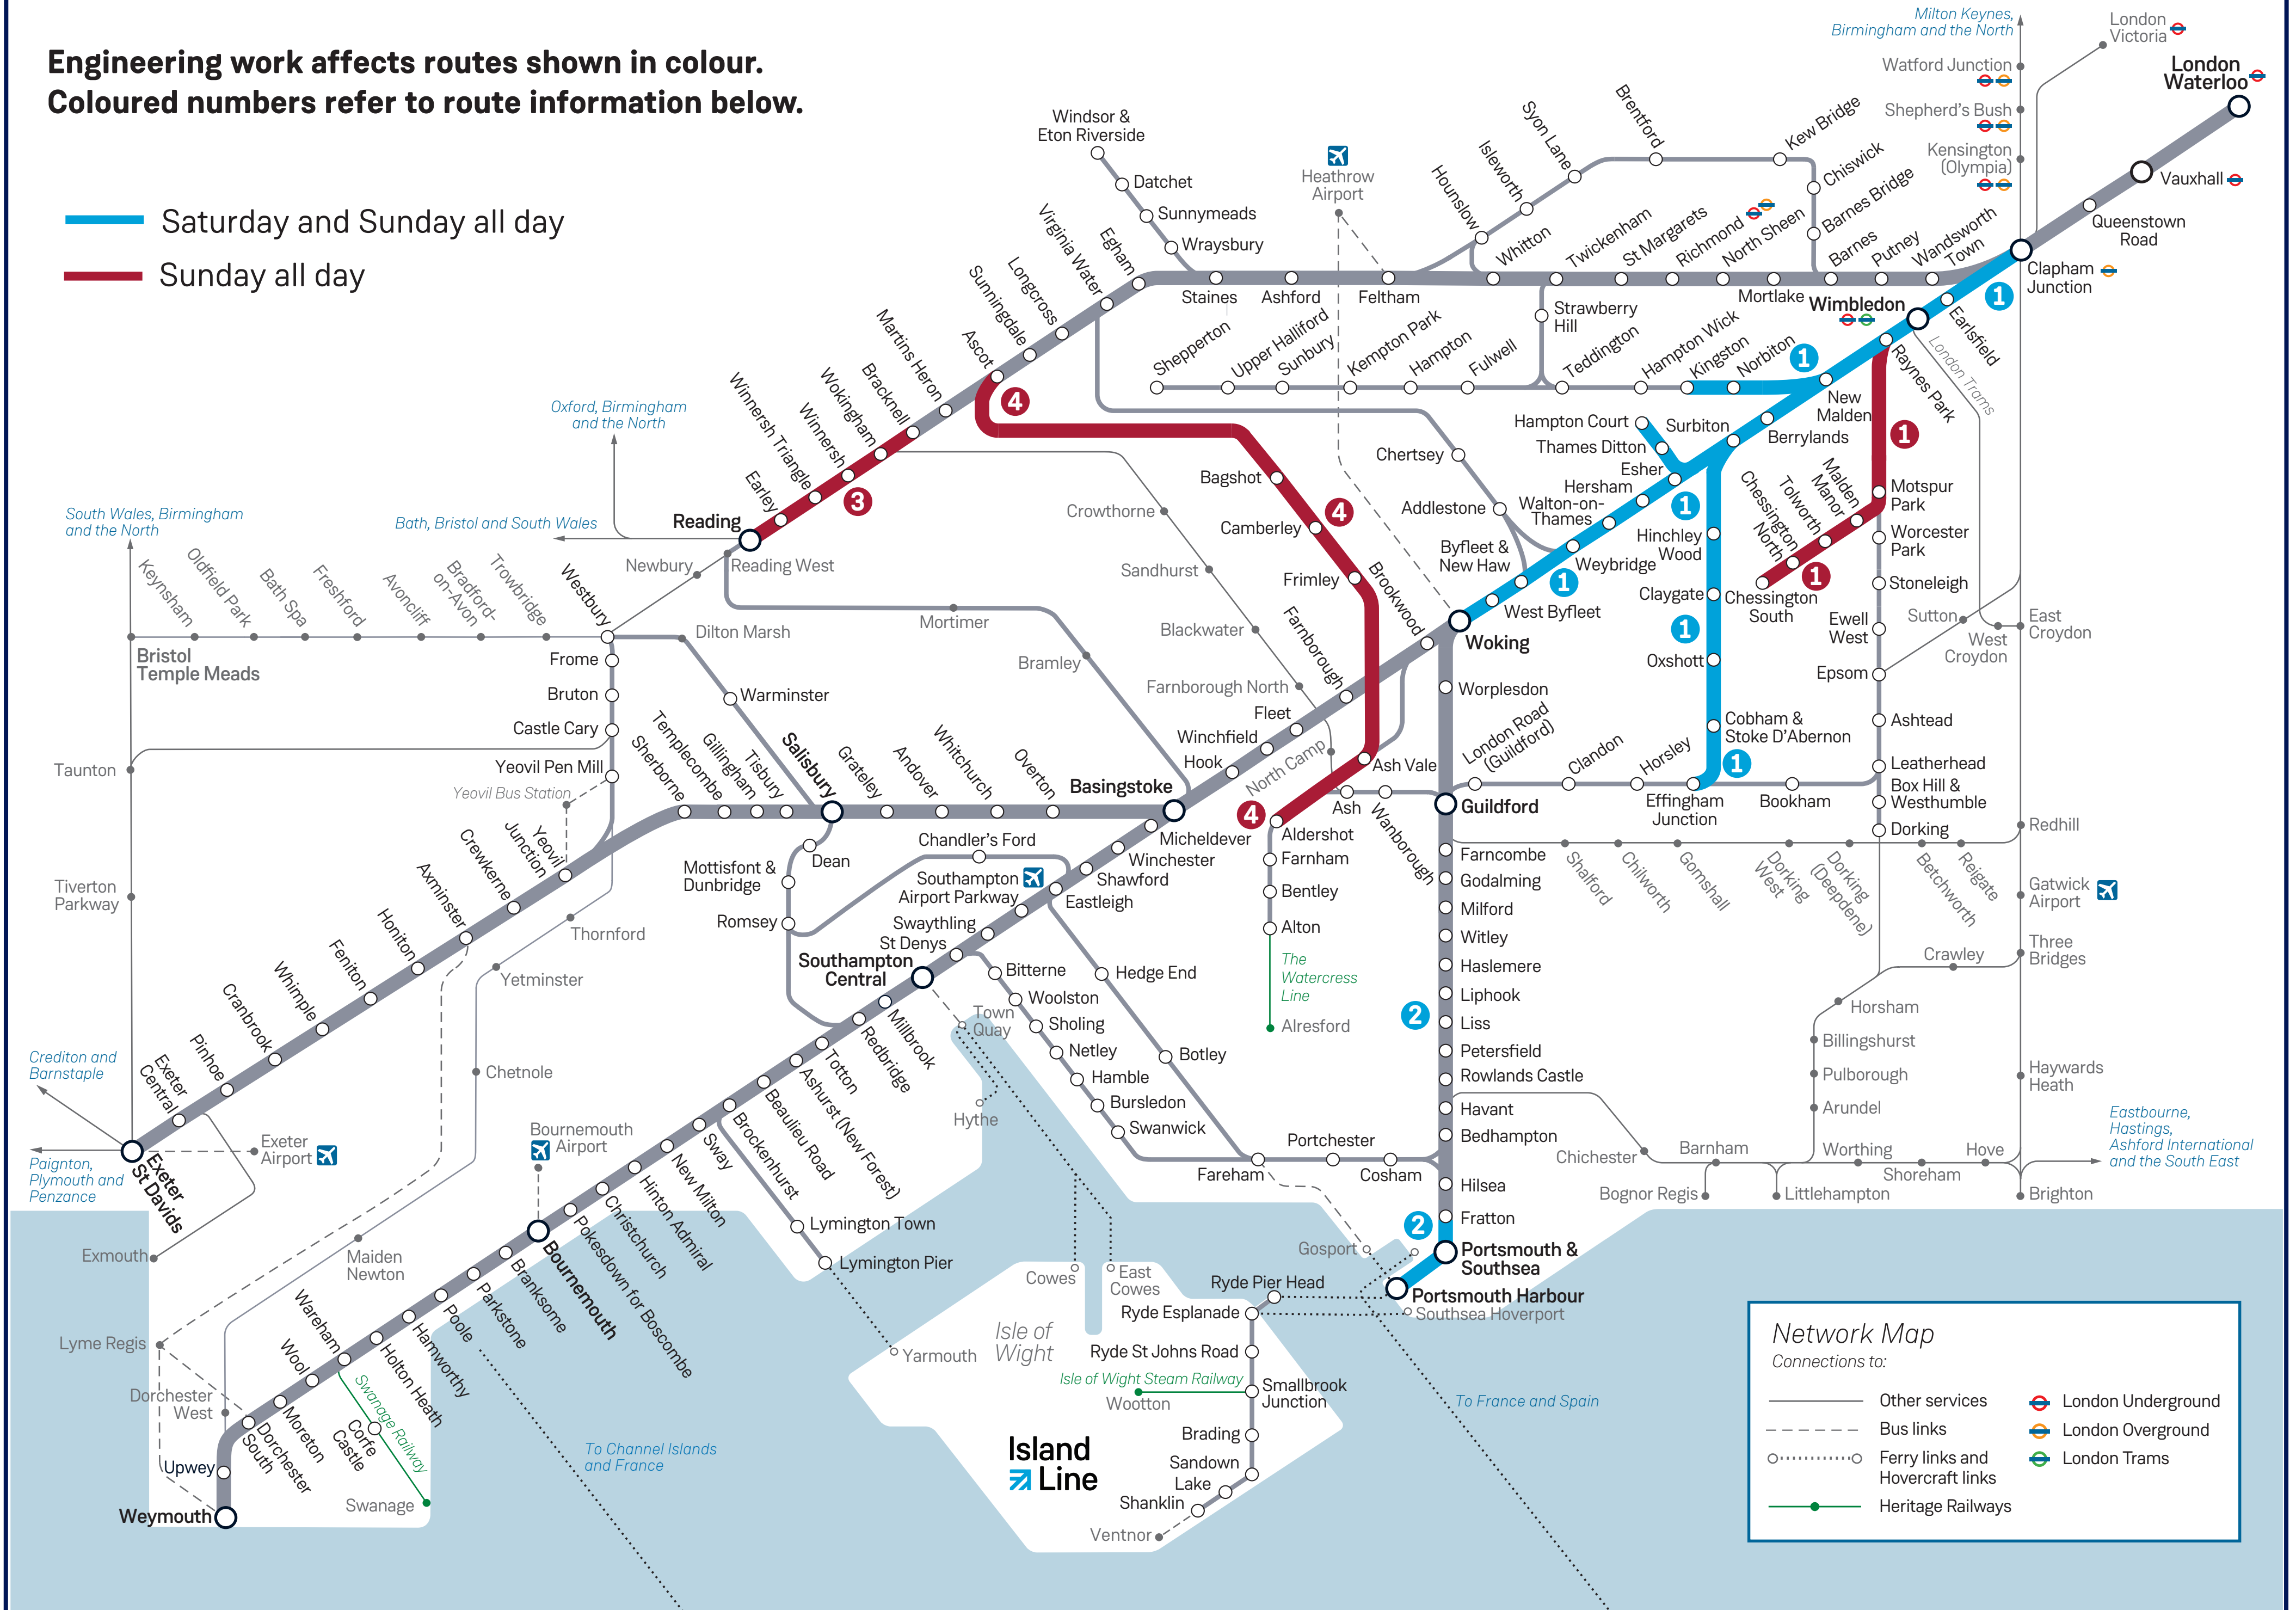

Changes to train times

Monday 10 to Sunday 16 January

Major engineering work this weekend will affect journeys in the South Western Railway area. Please check your train times before travelling.

Engineering work affects routes shown in colour.
Coloured numbers refer to route information below.

- Saturday and Sunday all day
- Sunday all day

Future Engineering Works

For details of future engineering works, visit southwesternrailway.com/plan-my-journey/planned-improvements

Contact us

Visit us at:
southwesternrailway.com

Travel alerts:
southwesternrailway.com/alerts

Twitter: @SW_Help

Facebook:
[Facebook.com/SWRailway](https://www.facebook.com/SWRailway)

Customer Service Centre:
0345 6000 650

Assisted Travel: 0800 5282 100
Text Relay 18001 0800 5282 100

National Rail Enquiries:
03457 48 49 50

Saturday 15 and Sunday 16 January

1 Raynes Park area

The lines in the Raynes Park area will be closed all weekend for maintenance work.

Saturday

- A revised service will run between London Waterloo and Weymouth.
- London Waterloo to Portsmouth via Eastleigh services will start from Basingstoke and will terminate at Fratton due to other work taking place in the Portsmouth area.
- A revised service will run between London Waterloo and Portsmouth via Guildford. These services will terminate at Portsmouth & Southsea due to other work taking place in the Portsmouth area.
- A revised service will run between London Waterloo and Exeter St Davids.
- London Waterloo to Salisbury stopping services will start from Basingstoke.
- London Waterloo to Alton services will start from Woking.
- London Waterloo to Basingstoke stopping services will start from Woking.
- London Waterloo to Woking stopping services will not run.
- London Waterloo to London Waterloo via Wimbledon and Kingston services will not run.
- A revised service will run between London Waterloo and Shepperton. These services will be diverted between Clapham Junction and Kingston via Twickenham.
- London Waterloo to Hampton Court services will not run.
- London Waterloo to Guildford via Cobham services will be revised. An hourly service will be diverted between Wimbledon and Effingham Junction via Epsom. An hourly service will be diverted after Wimbledon and will terminate at Chessington South.
- London Waterloo to Weybridge via Staines services will be diverted after Addlestone and will terminate at Woking.
- Buses will run between: Clapham Junction and Surbiton (non-stop) Wimbledon and Kingston Wimbledon and Hampton Court via Surbiton Wimbledon and Effingham Junction via Surbiton Wimbledon and Woking via Surbiton

Sunday

- A revised service will run between London Waterloo and Weymouth.
- A revised service will run between London Waterloo and Poole/Portsmouth via Eastleigh.
- A revised service will run between London Waterloo and Portsmouth via Guildford with some services starting from Woking. These services will terminate at Fratton/Portsmouth & Southsea due to other work taking place in the Portsmouth area.
- A revised service will run between London Waterloo and Exeter St Davids with some services starting from Basingstoke.
- London Waterloo to Basingstoke stopping services will start from Woking. These services will run hourly.