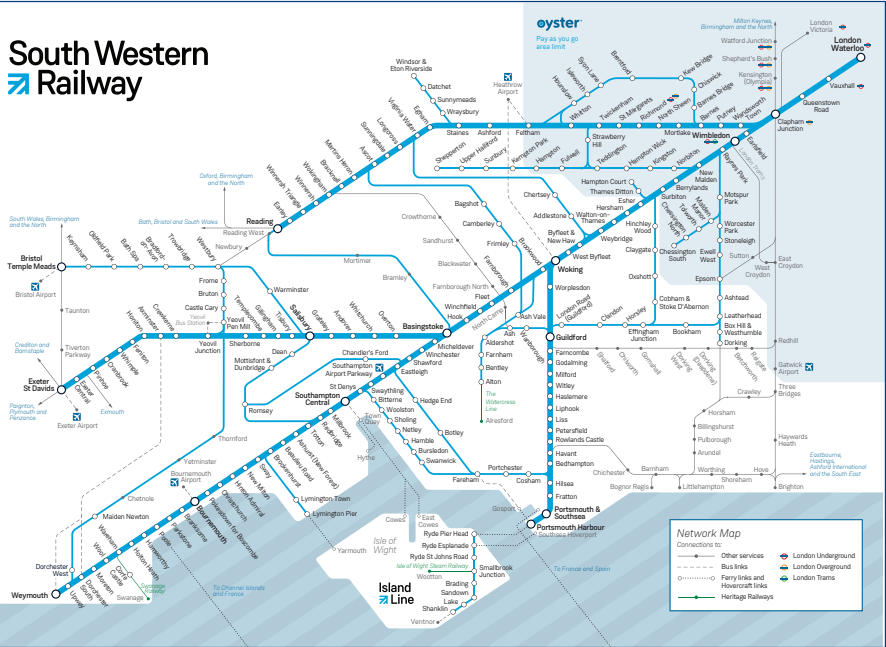

South Western Railway

Changing trains

Most journeys shown in this timetable are direct trains, shown in **bold type**. However, you may be able to make other journeys or reach your destination more quickly by changing trains. To help you find these alternative trains, we show them in the timetable with *light italic type*. A letter against the time will show where you need to change trains – please check the ‘Notes’ section for an explanation of these letters.

Please allow plenty of time to change trains. At most stations you will need to allow at least five minutes. You will need longer at some stations, and this is shown in the ‘Station information’ table in this timetable. For example ⑩ means you should allow 10 minutes to change trains at this station.