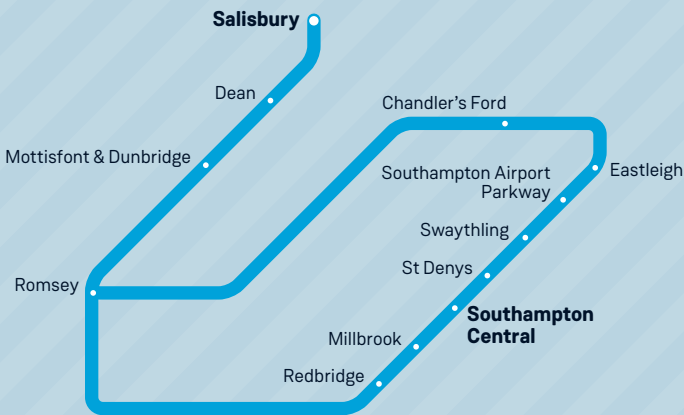

25 Romsey to Salisbury via Eastleigh and Southampton Central

Train times

12 September to 11 December 2021

Your timetable

This timetable shows services between **Romsey, Chandler's Ford, Eastleigh, Southampton Airport Parkway, Swaythling, St Denys, Southampton Central, Millbrook, Redbridge, Romsey, Mottisfont & Dunbridge, Dean and Salisbury.**