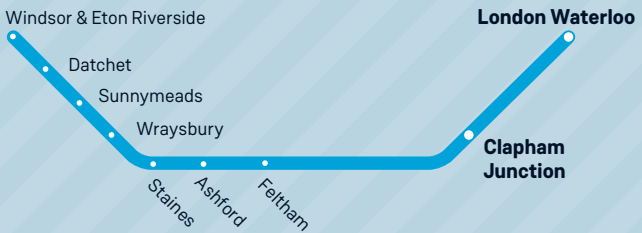

## Windsor, Staines and Feltham to London Waterloo

### Train times

12 September to 11 December 2021

South Western  
 Railway

## Your timetable

This pocket timetable shows the full service between **Windsor & Eton Riverside, Datchet, Sunnymeads, Wraysbury, Staines, Ashford, Feltham and London Waterloo** including trains via Hounslow and Richmond.