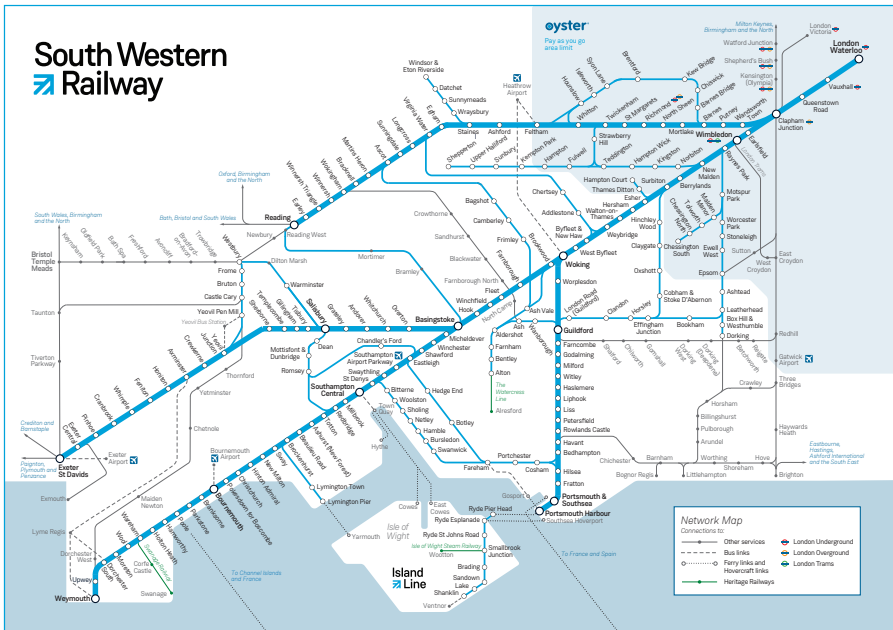

South Western Railway

Changing trains

Most journeys shown in this timetable are direct trains, shown in **bold type**. However, you may be able to make other journeys or reach your destination more quickly by changing trains. To help you find these alternative trains, we show them in the timetable with *light italic type*. A letter against the time will show where you need to change trains – please check the ‘Notes’ section for an explanation of these letters.

Please allow plenty of time to change trains. At most stations you will need to allow at least five minutes. You will need longer at some stations, and this is shown in the ‘Station information’ table in this timetable. For example ⑩ means you should allow 10 minutes to change trains at this station.