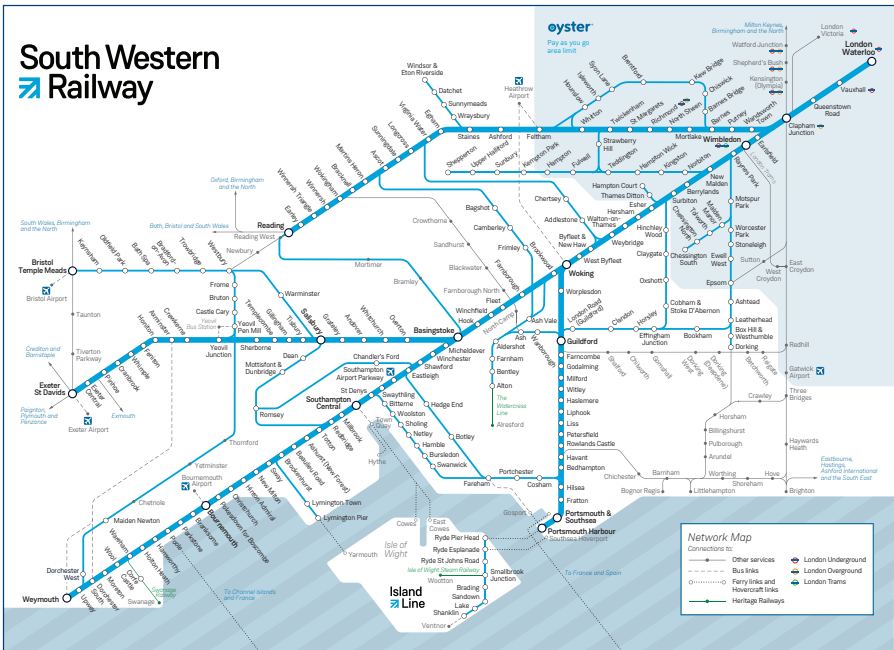

South Western Railway

Changing trains

Most journeys shown in this timetable are direct trains, shown in **bold type**. However, you may be able to make other journeys or reach your destination more quickly by changing trains. To help you find these alternative trains, we show them in the timetable with *light italic type*. A letter against the time will show where you need to change trains – please check the ‘Notes’ section for an explanation of these letters.

Please allow plenty of time to change trains. At most stations you will need to allow at least five minutes. You will need longer at some stations, and this is shown in the ‘Station information’ table in this timetable. For example Ⓟ means you should allow 10 minutes to change trains at this station.