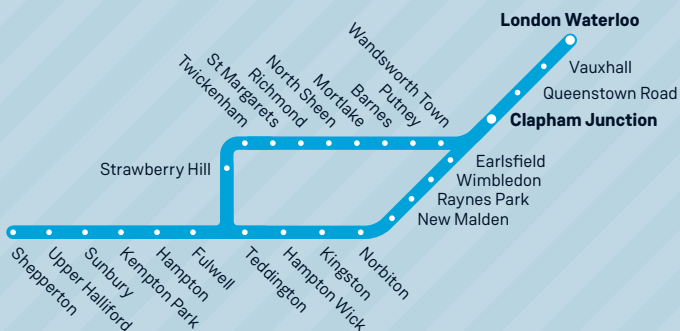

## Kingston Loop and Shepperton to London Waterloo

## Your timetable

This timetable shows the full service between **Shepperton, Kingston and London Waterloo, and services between Kingston, Teddington and London Waterloo via Richmond.**