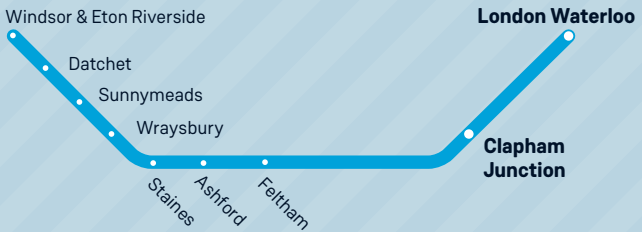

## Windsor, Staines and Feltham to London Waterloo

### Train times

16 May to 11 September 2021

South Western  
 Railway

## Your timetable

This pocket timetable shows the full service between **Windsor & Eton Riverside, Datchet, Sunnymeads, Wraysbury, Staines, Ashford, Feltham and London Waterloo** including trains via Hounslow and Richmond.