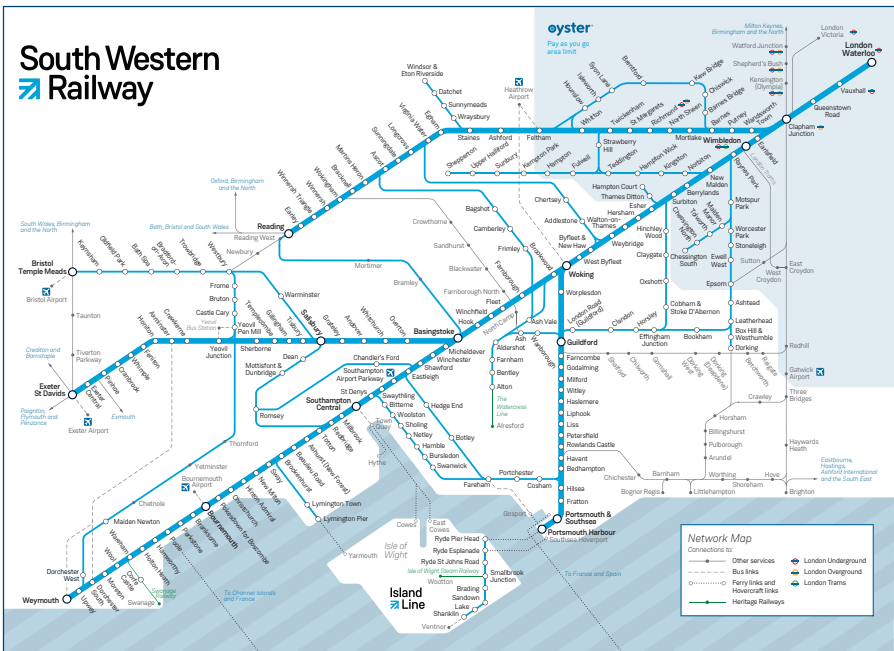

South Western Railway

Changing trains

Most journeys shown in this timetable are direct trains, shown in **bold type**. However, you may be able to make other journeys or reach your destination more quickly by changing trains. To help you find these alternative trains, we show them in the timetable with *light italic type*. A letter against the time will show where you need to change trains – please check the ‘Notes’ section for an explanation of these letters.