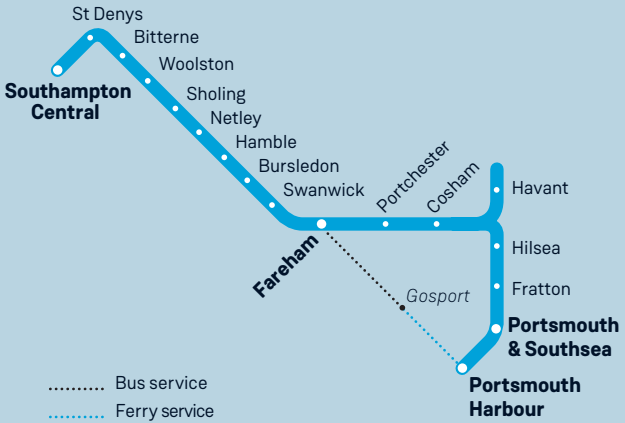

## Portsmouth to Southampton Central

## Your timetable

This timetable shows services between **Portsmouth, Fareham, Swanwick and Southampton Central**.

It also shows train services between:

- Havant, Fareham, Swanwick and Southampton Central.