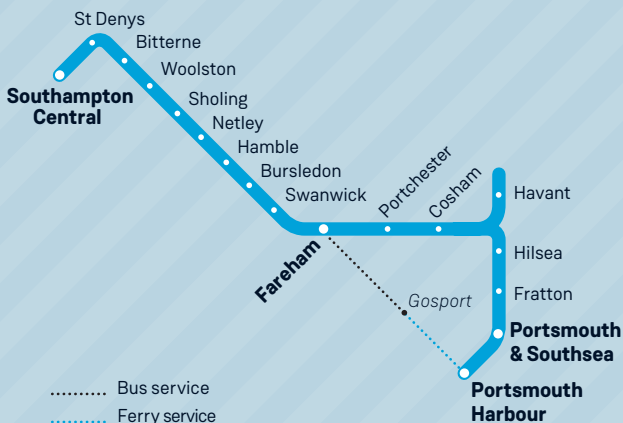

26 Portsmouth to Southampton Central

Train times

16 May to 11 September 2021

Your timetable

This timetable shows services between **Portsmouth, Fareham, Swanwick and Southampton Central**.

It also shows train services between:

- Havant, Fareham, Swanwick and Southampton Central.

For the full service between Portsmouth, Cosham, Portchester and Fareham, also between Havant and Fareham, please see timetable 18.

Buy a ticket before you board