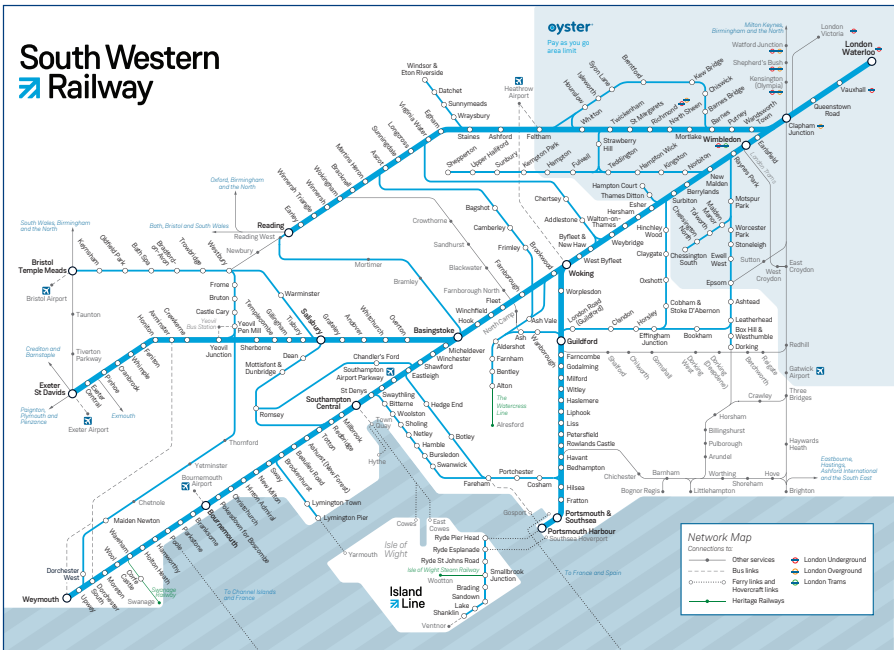

South Western Railway

Changing trains

Most journeys shown in this timetable are direct trains, shown in **bold type**. However, you may be able to make other journeys or reach your destination more quickly by changing trains. To help you find these alternative trains, we show them in the timetable with *light italic type*. A letter against the time will show where you need to change trains – please check the ‘Notes’ section for an explanation of these letters.

Please allow plenty of time to change trains. At most stations you will need to allow at least five minutes, and this is shown in the ‘Station information’ table in this timetable. For example ⑩ means you should allow 10 minutes to change trains at this station.