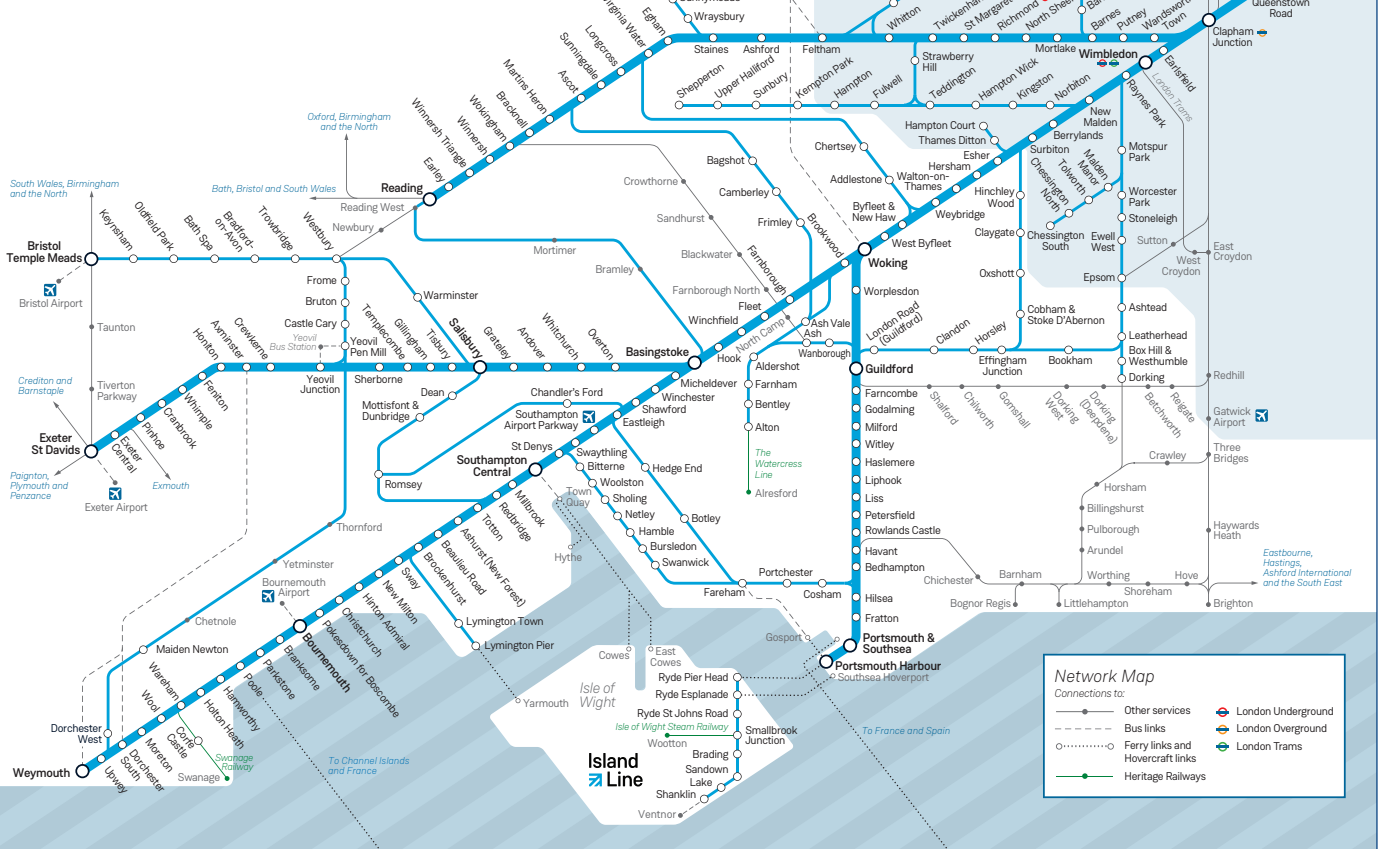

South Western Railway

Changing trains

Most journeys shown in this timetable are direct trains, shown in **bold type**. However, you may be able to make other journeys or reach your destination more quickly by changing trains. To help you find these alternative trains, we show them in the timetable with *light italic type*. A letter against the time will show where you need to change trains – please check the ‘Notes’ section for an explanation of these letters.

Please allow plenty of time to change trains. At most stations you will need to allow at least five minutes. You will need longer at some stations, and this is shown in the ‘Station information’ table in this timetable. For example ⓐ means you should allow 10 minutes to change trains at this station.

ALUA The Alton Line Users’ Association

Founded in 1974 to represent passengers who travel from Alton, Bentley, Farnham, Aldershot and Ash Vale stations.

If you would like to join please contact:

ALUA secretary

Visit www.ALUA.btck.co.uk